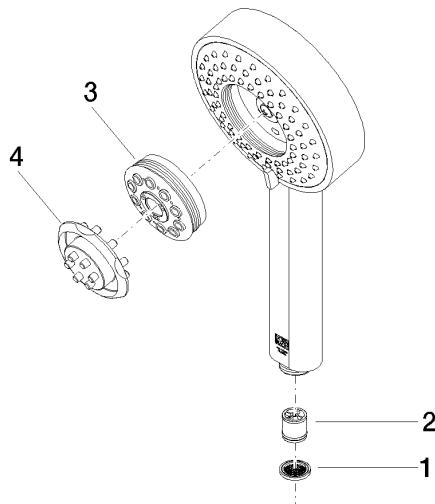

28 012 979

- Four settings: COMPACT RAIN, COMPACT SOFT FLOW, COMPACT AQUAPRESSURE FLOW, COMPACT CASCADE, max. flow rate 6.8 l/min (at 3 bar)
- with anti-scale system
- spray head Ø 120mm
- 1/2" connection
- This product can help a building meet the requirements of Green Building Rating Systems, e.g. LEED®, BREEAM®, DGNB

Intrinsic protection against back flow.

Fits: IMO, LULU, MADISON, MEM, TARA, CL.1, LISSÉ, VAIA, META, CYO

	Light Gold	28 012 979-26 0050
	Chrome	28 012 979-00 0050
	Brushed Platinum	28 012 979-06 0050
	Platinum	28 012 979-08 0050
	Dark Chrome	28 012 979-19 0050
	Light Gold	28 012 979-26
	Brushed Light Gold	28 012 979-27 0050
	Brushed Light Gold	28 012 979-27
	Brushed Durabronze (23kt Gold)	28 012 979-28 0050
	Matte Black	28 012 979-33 0050
	Brushed Bronze	28 012 979-42 0050
	Brushed Champagne (22kt Gold)	28 012 979-46 0050
	Champagne (22kt Gold)	28 012 979-47 0050
	Brushed Chrome	28 012 979-93 0050
	Brushed Dark Platinum	28 012 979-99 0050

Hand shower - Light Gold

28 012 979

mm [inches]

Flow rate chart

28 012 979

Product version from 7/1/2022

Parts for other
finishes can be found
here: [Chrome](#)

Hand shower - Light Gold

IMO

28 012 979

Spare parts list

Product version from 7/1/2022

No.	Item Number	Name	Quantity used	Delivery time
	09 23 01 039 90	sieve	4	2