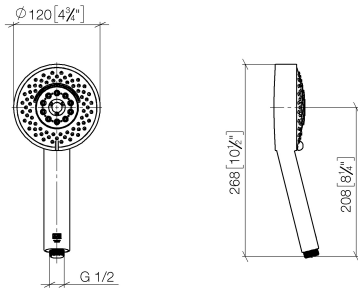

28 012 979

- Four settings: COMPACT RAIN, COMPACT SOFT FLOW, COMPACT AQUAPRESSURE FLOW, COMPACT CASCADE, max. flow rate 6.8 l/min (at 3 bar)
- with anti-scale system
- spray head Ø 120mm
- 1/2" connection
- This product can help a building meet the requirements of Green Building Rating Systems, e.g. LEED®, BREEAM®, DGNB

Intrinsic protection against back flow.

Fits: IMO, LULU, MADISON, MEM, TARA, CL.1, LISSÉ, VAIA, META, CYO

	Light Gold	28 012 979-26 0050
	Chrome	28 012 979-00 0050
	Brushed Platinum	28 012 979-06 0050
	Platinum	28 012 979-08 0050
	Dark Chrome	28 012 979-19 0050
	Light Gold	28 012 979-26
	Brushed Light Gold	28 012 979-27 0050
	Brushed Light Gold	28 012 979-27
	Brushed Durabronze (23kt Gold)	28 012 979-28 0050
	Matte Black	28 012 979-33 0050
	Brushed Bronze	28 012 979-42 0050
	Brushed Champagne (22kt Gold)	28 012 979-46 0050
	Champagne (22kt Gold)	28 012 979-47 0050
	Brushed Chrome	28 012 979-93 0050
	Brushed Dark Platinum	28 012 979-99 0050

Hand shower - Light Gold

28 012 979

mm [inches]

Flow rate chart

28 012 979

Product version from 7/1/2022

Parts for other
finishes can be found
here: [Chrome](#)

Hand shower - Light Gold