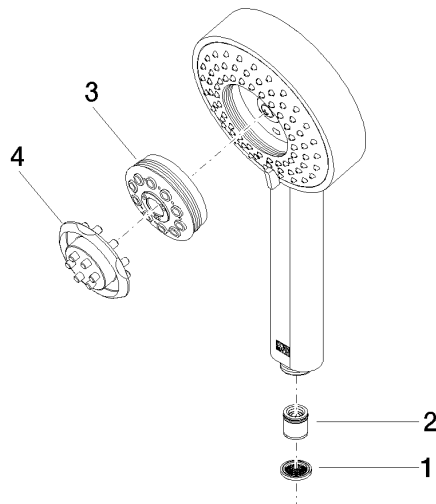

Hand shower - Brushed Light Gold

IMO

28 012 979

- Four settings: COMPACT RAIN, COMPACT SOFT FLOW, COMPACT AQUAPRESSURE FLOW, COMPACT CASCADE, max. flow rate 15 l/min (at 3 bar)
- with anti-scale system
- spray head Ø 120mm
- 1/2" connection

28 012 979

mm [inches]

Flow rate chart

Codes & Standards

DIN 4109

ISO 3822

Ü-Zeichen

Hand shower - Brushed Light Gold

IMO

28 012 979

Certificates

LGA_29

28 012 979

Product version from 4/1/2024

Parts for other
finishes can be found
here: [Chrome](#)

Hand shower - Brushed Light Gold

IMO

28 012 979

Spare parts list

Product version from 4/1/2024

No.	Item Number	Name	Quantity used	Delivery time
	09 23 01 039 90	sieve	4	2