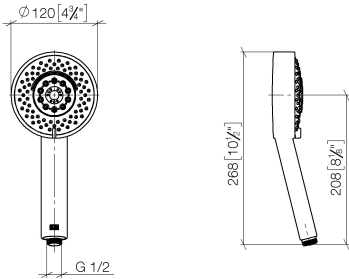

Hand shower - Brushed Light Gold

IMO

28 012 979

- Four settings: COMPACT RAIN, COMPACT SOFT FLOW, COMPACT AQUAPRESSURE FLOW, COMPACT CASCADE, max. flow rate 15 l/min (at 3 bar)
- with anti-scale system
- spray head Ø 120mm
- 1/2" connection

Intrinsic protection against back flow.

Fits: IMO, LULU, MADISON, MEM, TARA, CL.1, LISSÉ, VAIA, META, CYO

	Brushed Light Gold	28 012 979-27
	Chrome	28 012 979-00 0050
	Brushed Platinum	28 012 979-06 0050
	Platinum	28 012 979-08 0050
	Dark Chrome	28 012 979-19 0050
	Light Gold	28 012 979-26 0050
	Light Gold	28 012 979-26
	Brushed Light Gold	28 012 979-27 0050
	Brushed Durabronze (23kt Gold)	28 012 979-28 0050
	Matte Black	28 012 979-33 0050
	Brushed Bronze	28 012 979-42 0050
	Brushed Champagne (22kt Gold)	28 012 979-46 0050
	Champagne (22kt Gold)	28 012 979-47 0050
	Brushed Chrome	28 012 979-93 0050
	Brushed Dark Platinum	28 012 979-99 0050

28 012 979

mm [inches]

Flow rate chart

Codes & Standards

DIN 4109

ISO 3822

Ü-Zeichen

Hand shower - Brushed Light Gold