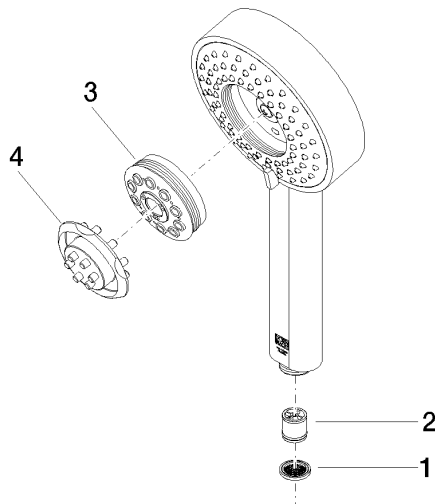

Hand shower - Brushed Light Gold

IMO

28 012 979

- Four settings: COMPACT RAIN, COMPACT SOFT FLOW, COMPACT AQUAPRESSURE FLOW, COMPACT CASCADE, max. flow rate 6.8 l/min (at 3 bar)
- with anti-scale system
- spray head Ø 120mm
- 1/2" connection
- This product can help a building meet the requirements of Green Building Rating Systems, e.g. LEED®, BREEAM®, DGNB

Intrinsic protection against back flow.

Fits: IMO, LULU, MADISON, MEM, TARA, CL.1, LISSÉ, VAIA, META, CYO

	Brushed Light Gold	28 012 979-27 0050
	Chrome	28 012 979-00 0050
	Brushed Platinum	28 012 979-06 0050
	Platinum	28 012 979-08 0050
	Dark Chrome	28 012 979-19 0050
	Light Gold	28 012 979-26 0050
	Light Gold	28 012 979-26
	Brushed Light Gold	28 012 979-27
	Brushed Durabronze (23kt Gold)	28 012 979-28 0050
	Matte Black	28 012 979-33 0050
	Brushed Bronze	28 012 979-42 0050
	Brushed Champagne (22kt Gold)	28 012 979-46 0050
	Champagne (22kt Gold)	28 012 979-47 0050
	Brushed Chrome	28 012 979-93 0050
	Brushed Dark Platinum	28 012 979-99 0050

28 012 979

mm [inches]

Flow rate chart

28 012 979

Product version from 7/1/2022

Parts for other
finishes can be found
here: [Chrome](#)

Hand shower - Brushed Light Gold

IMO

28 012 979

Spare parts list

Product version from 7/1/2022

No.	Item Number	Name	Quantity used	Delivery time
	09 23 01 039 90	sieve	4	2