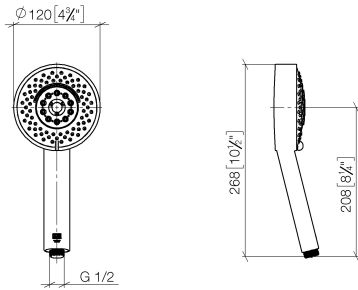

Hand shower - Brushed Light Gold

IMO

28 012 979

- Four settings: COMPACT RAIN, COMPACT SOFT FLOW, COMPACT AQUAPRESSURE FLOW, COMPACT CASCADE, max. flow rate 6.8 l/min (at 3 bar)
- with anti-scale system
- spray head Ø 120mm
- 1/2" connection
- This product can help a building meet the requirements of Green Building Rating Systems, e.g. LEED®, BREEAM®, DGNB

Intrinsic protection against back flow.

Fits: IMO, LULU, MADISON, MEM, TARA, CL.1, LISSÉ, VAIA, META, CYO

	Brushed Light Gold	28 012 979-27 0050
	Chrome	28 012 979-00 0050
	Brushed Platinum	28 012 979-06 0050
	Platinum	28 012 979-08 0050
	Dark Chrome	28 012 979-19 0050
	Light Gold	28 012 979-26 0050
	Light Gold	28 012 979-26
	Brushed Light Gold	28 012 979-27
	Brushed Durabronze (23kt Gold)	28 012 979-28 0050
	Matte Black	28 012 979-33 0050
	Brushed Bronze	28 012 979-42 0050
	Brushed Champagne (22kt Gold)	28 012 979-46 0050
	Champagne (22kt Gold)	28 012 979-47 0050
	Brushed Chrome	28 012 979-93 0050
	Brushed Dark Platinum	28 012 979-99 0050

28 012 979

mm [inches]

Flow rate chart

28 012 979

Product version from 7/1/2022

Parts for other
finishes can be found
here: [Chrome](#)

Hand shower - Brushed Light Gold

IMO