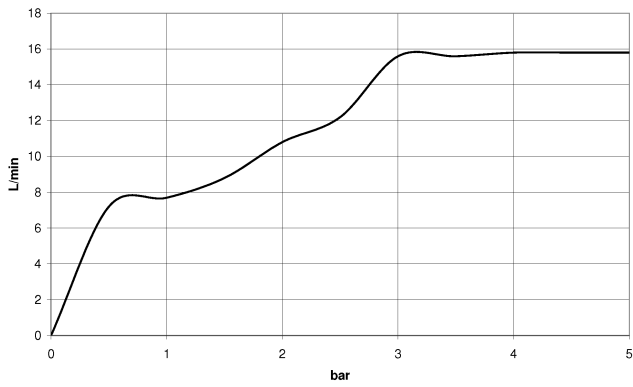

Hand shower - Brushed Durabross (23kt Gold)

IMO

28 012 979

- Four settings: COMPACT RAIN, COMPACT SOFT FLOW, COMPACT AQUAPRESSURE FLOW, COMPACT CASCADE, max. flow rate 15 l/min (at 3 bar)
- with anti-scale system
- spray head Ø 120mm
- 1/2" connection

Intrinsic protection against back flow.

Fits: IMO, LULU, MADISON, MEM, TARA, CL.1, LISSÉ, VAIA, META, CYO

	Brushed Durabross (23kt Gold)	28 012 979-28
	Chrome	28 012 979-00 0050
	Brushed Platinum	28 012 979-06 0050
	Platinum	28 012 979-08 0050
	Dark Chrome	28 012 979-19 0050
	Light Gold	28 012 979-26 0050
	Light Gold	28 012 979-26
	Brushed Light Gold	28 012 979-27 0050
	Brushed Light Gold	28 012 979-27
	Brushed Durabross (23kt Gold)	28 012 979-28 0050
	Matte Black	28 012 979-33 0050
	Brushed Bronze	28 012 979-42 0050
	Brushed Champagne (22kt Gold)	28 012 979-46 0050
	Champagne (22kt Gold)	28 012 979-47 0050
	Brushed Chrome	28 012 979-93 0050
	Brushed Dark Platinum	28 012 979-99 0050

28 012 979

mm [inches]

Flow rate chart

Codes & Standards

DIN 4109

ISO 3822

Ü-Zeichen

Hand shower - Brushed Durabronz (23kt Gold)