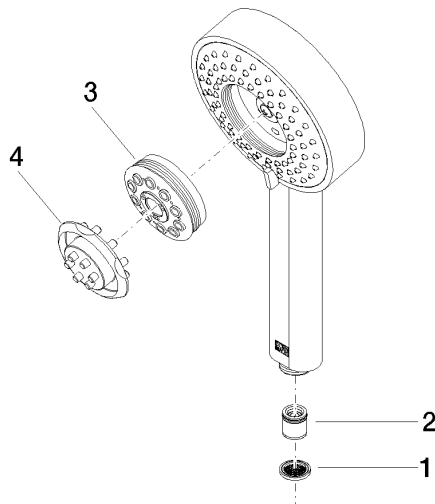

Hand shower - Brushed Durabross (23kt Gold)

IMO

28 012 979

- Four settings: COMPACT RAIN, COMPACT SOFT FLOW, COMPACT AQUAPRESSURE FLOW, COMPACT CASCADE, max. flow rate 15 l/min (at 3 bar)
- with anti-scale system
- spray head Ø 120mm
- 1/2" connection

28 012 979

mm [inches]

Flow rate chart

Codes & Standards

DIN 4109

ISO 3822

Ü-Zeichen

Hand shower - Brushed Durabronz (23kt Gold)

IMO

28 012 979

Certificates

LGA_29

28 012 979

Product version from 4/1/2024

Parts for other
finishes can be found
here: [Chrome](#)

Hand shower - Brushed Durabrass (23kt Gold)

IMO

28 012 979

Spare parts list

Product version from 4/1/2024

No.	Item Number	Name	Quantity used	Delivery time
	09 23 01 039 90	sieve	4	2