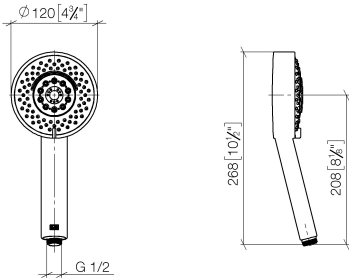

Hand shower - Brushed Durabross (23kt Gold)

IMO

28 012 979

- Four settings: COMPACT RAIN, COMPACT SOFT FLOW, COMPACT AQUAPRESSURE FLOW, COMPACT CASCADE, max. flow rate 15 l/min (at 3 bar)
- with anti-scale system
- spray head Ø 120mm
- 1/2" connection

Intrinsic protection against back flow.

Fits: IMO, LULU, MADISON, MEM, TARA, CL.1, LISSÉ, VAIA, META, CYO

	Brushed Durabross (23kt Gold)	28 012 979-28
	Chrome	28 012 979-00 0050
	Brushed Platinum	28 012 979-06 0050
	Platinum	28 012 979-08 0050
	Dark Chrome	28 012 979-19 0050
	Light Gold	28 012 979-26 0050
	Light Gold	28 012 979-26
	Brushed Light Gold	28 012 979-27 0050
	Brushed Light Gold	28 012 979-27
	Brushed Durabross (23kt Gold)	28 012 979-28 0050
	Matte Black	28 012 979-33 0050
	Brushed Bronze	28 012 979-42 0050
	Brushed Champagne (22kt Gold)	28 012 979-46 0050
	Champagne (22kt Gold)	28 012 979-47 0050
	Brushed Chrome	28 012 979-93 0050
	Brushed Dark Platinum	28 012 979-99 0050

28 012 979

mm [inches]

Flow rate chart

Codes & Standards

DIN 4109

ISO 3822

Ü-Zeichen

Hand shower - Brushed Durabronz (23kt Gold)