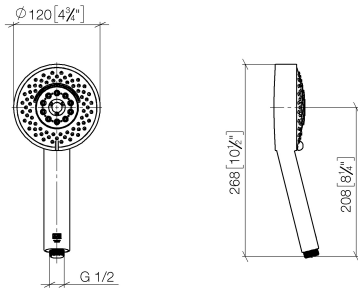

Hand shower FlowReduce - Brushed Durabronz (23kt Gold)

IMO

28 012 979

- Four settings: COMPACT RAIN, COMPACT SOFT FLOW, COMPACT AQUAPRESSURE FLOW, COMPACT CASCADE, max. flow rate 6.8 l/min (at 3 bar)
- with anti-scale system
- spray head Ø 120mm
- 1/2" connection
- This product can help a building meet the requirements of Green Building Rating Systems, e.g. LEED®, BREEAM®, DGNB

Intrinsic protection against back flow.

Fits: IMO, LULU, MADISON, MEM, TARA, CL.1, LISSÉ, VAIA, META, CYO

	Brushed Durabronz (23kt Gold)	28 012 979-28 0010
	Chrome	28 012 979-00 0050
	Brushed Platinum	28 012 979-06 0050
	Platinum	28 012 979-08 0050
	Dark Chrome	28 012 979-19 0050
	Light Gold	28 012 979-26 0050
	Light Gold	28 012 979-26
	Brushed Light Gold	28 012 979-27 0050
	Brushed Light Gold	28 012 979-27
	Brushed Durabronz (23kt Gold)	28 012 979-28 0050
	Matte Black	28 012 979-33 0050
	Brushed Bronze	28 012 979-42 0050
	Brushed Champagne (22kt Gold)	28 012 979-46 0050
	Champagne (22kt Gold)	28 012 979-47 0050
	Brushed Chrome	28 012 979-93 0050
	Brushed Dark Platinum	28 012 979-99 0050

28 012 979

mm [inches]

Flow rate chart

Codes & Standards

DIN 4109

ISO 3822

Ü-Zeichen

Hand shower FlowReduce - Brushed Durabronz (23kt Gold)

IMO

28 012 979

Certificates

LGA_29

28 012 979

Product version from 4/1/2024

Parts for other
finishes can be found
here: [Chrome](#)

Hand shower FlowReduce - Brushed Durabrass (23kt Gold)