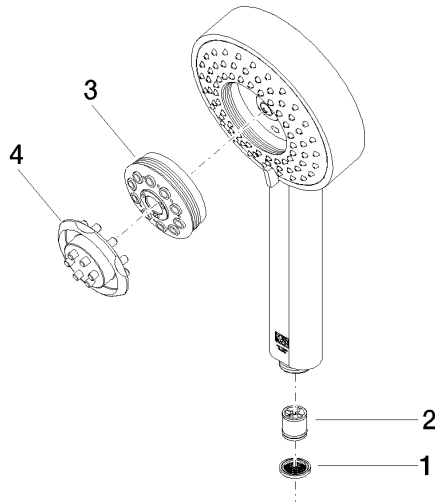

Hand shower FlowReduce - Brushed Durabronz (23kt Gold)

IMO

28 012 979

- Four settings: COMPACT RAIN, COMPACT SOFT FLOW, COMPACT AQUAPRESSURE FLOW, COMPACT CASCADE, max. flow rate 6.8 l/min (at 3 bar)
- with anti-scale system
- spray head Ø 120mm
- 1/2" connection
- This product can help a building meet the requirements of Green Building Rating Systems, e.g. LEED®, BREEAM®, DGNB

28 012 979

mm [inches]

Flow rate chart

Codes & Standards

DIN 4109

ISO 3822

Ü-Zeichen

Hand shower FlowReduce - Brushed Durabronz (23kt Gold)

IMO

28 012 979

Certificates

LGA_29

28 012 979

Product version from 4/1/2024

Parts for other
finishes can be found
here: [Chrome](#)

Hand shower FlowReduce - Brushed Durabrass (23kt Gold)

IMO

28 012 979

Spare parts list

Product version from 4/1/2024

No.	Item Number	Name	Quantity used	Delivery time
	09 23 01 039 90	sieve	4	2