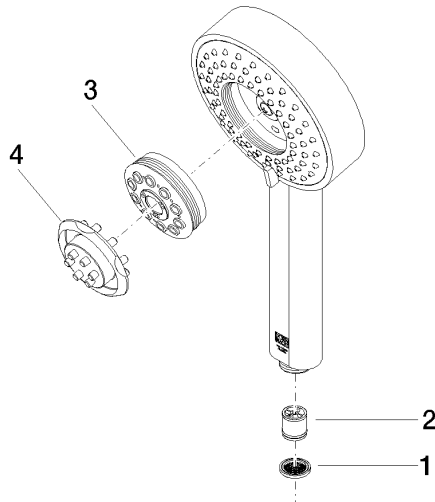

Hand shower - Brushed Durabross (23kt Gold)

IMO

28 012 979

- Four settings: COMPACT RAIN, COMPACT SOFT FLOW, COMPACT AQUAPRESSURE FLOW, COMPACT CASCADE, max. flow rate 6.8 l/min (at 3 bar)
- with anti-scale system
- spray head Ø 120mm
- 1/2" connection
- This product can help a building meet the requirements of Green Building Rating Systems, e.g. LEED®, BREEAM®, DGNB

Intrinsic protection against back flow.

Fits: IMO, LULU, MADISON, MEM, TARA, CL.1, LISSÉ, VAIA, META, CYO

	Brushed Durabross (23kt Gold)	28 012 979-28 0050
	Chrome	28 012 979-00 0050
	Brushed Platinum	28 012 979-06 0050
	Platinum	28 012 979-08 0050
	Dark Chrome	28 012 979-19 0050
	Light Gold	28 012 979-26 0050
	Light Gold	28 012 979-26
	Brushed Light Gold	28 012 979-27 0050
	Brushed Light Gold	28 012 979-27
	Matte Black	28 012 979-33 0050
	Brushed Bronze	28 012 979-42 0050
	Brushed Champagne (22kt Gold)	28 012 979-46 0050
	Champagne (22kt Gold)	28 012 979-47 0050
	Brushed Chrome	28 012 979-93 0050
	Brushed Dark Platinum	28 012 979-99 0050

28 012 979

mm [inches]

Flow rate chart

28 012 979

Product version from 7/1/2022

Parts for other
finishes can be found
here: [Chrome](#)

Hand shower - Brushed Durabronz (23kt Gold)

IMO

28 012 979

Spare parts list

Product version from 7/1/2022

No.	Item Number	Name	Quantity used	Delivery time
	09 23 01 039 90	sieve	4	2