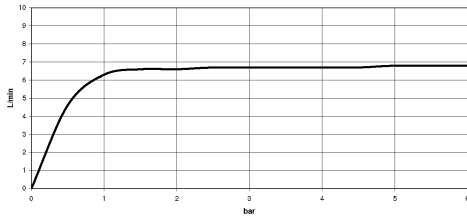

Hand shower - Brushed Durabross (23kt Gold)

IMO

28 012 979

- Four settings: COMPACT RAIN, COMPACT SOFT FLOW, COMPACT AQUAPRESSURE FLOW, COMPACT CASCADE, max. flow rate 6.8 l/min (at 3 bar)
- with anti-scale system
- spray head Ø 120mm
- 1/2" connection
- This product can help a building meet the requirements of Green Building Rating Systems, e.g. LEED®, BREEAM®, DGNB

Intrinsic protection against back flow.

Fits: IMO, LULU, MADISON, MEM, TARA, CL.1, LISSÉ, VAIA, META, CYO

	Brushed Durabross (23kt Gold)	28 012 979-28 0050
	Chrome	28 012 979-00 0050
	Brushed Platinum	28 012 979-06 0050
	Platinum	28 012 979-08 0050
	Dark Chrome	28 012 979-19 0050
	Light Gold	28 012 979-26 0050
	Light Gold	28 012 979-26
	Brushed Light Gold	28 012 979-27 0050
	Brushed Light Gold	28 012 979-27
	Matte Black	28 012 979-33 0050
	Brushed Bronze	28 012 979-42 0050
	Brushed Champagne (22kt Gold)	28 012 979-46 0050
	Champagne (22kt Gold)	28 012 979-47 0050
	Brushed Chrome	28 012 979-93 0050
	Brushed Dark Platinum	28 012 979-99 0050

28 012 979

mm [inches]

Flow rate chart

28 012 979

Product version from 7/1/2022

Parts for other
finishes can be found
here: [Chrome](#)

Hand shower - Brushed Durabronz (23kt Gold)

IMO