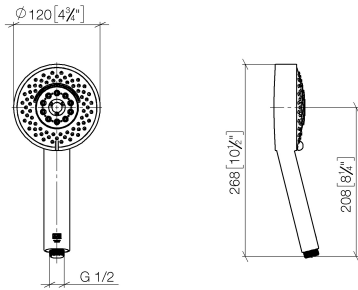

Hand shower - Brushed Durabross (23kt Gold)

IMO

28 012 979

- Four settings: COMPACT RAIN, COMPACT SOFT FLOW, COMPACT AQUAPRESSURE FLOW, COMPACT CASCADE, max. flow rate 6.8 l/min (at 3 bar)
- with anti-scale system
- spray head Ø 120mm
- 1/2" connection
- This product can help a building meet the requirements of Green Building Rating Systems, e.g. LEED®, BREEAM®, DGNB

Intrinsic protection against back flow.

Fits: IMO, LULU, MADISON, MEM, TARA, CL.1, LISSÉ, VAIA, META, CYO

	Brushed Durabross (23kt Gold)	28 012 979-28 0050
	Chrome	28 012 979-00 0050
	Brushed Platinum	28 012 979-06 0050
	Platinum	28 012 979-08 0050
	Dark Chrome	28 012 979-19 0050
	Light Gold	28 012 979-26 0050
	Light Gold	28 012 979-26
	Brushed Light Gold	28 012 979-27 0050
	Brushed Light Gold	28 012 979-27
	Matte Black	28 012 979-33 0050
	Brushed Bronze	28 012 979-42 0050
	Brushed Champagne (22kt Gold)	28 012 979-46 0050
	Champagne (22kt Gold)	28 012 979-47 0050
	Brushed Chrome	28 012 979-93 0050
	Brushed Dark Platinum	28 012 979-99 0050

28 012 979

mm [inches]

Flow rate chart

28 012 979

Product version from 7/1/2022

Parts for other
finishes can be found
here: [Chrome](#)

Hand shower - Brushed Durabronz (23kt Gold)

IMO