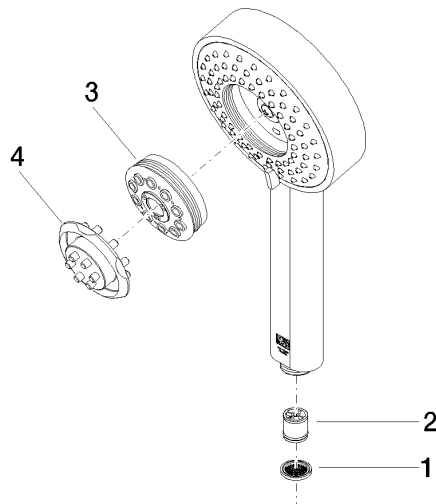

28 012 979

- Four settings: COMPACT RAIN, COMPACT SOFT FLOW, COMPACT AQUAPRESSURE FLOW, COMPACT CASCADE, max. flow rate 6.8 l/min (at 3 bar)
- with anti-scale system
- spray head Ø 120mm
- 1/2" connection
- This product can help a building meet the requirements of Green Building Rating Systems, e.g. LEED®, BREEAM®, DGNB

Intrinsic protection against back flow.

Fits: IMO, LULU, MADISON, MEM, TARA, CL.1, LISSÉ, VAIA, META, CYO

	Matte Black	28 012 979-33 0050
	Chrome	28 012 979-00 0050
	Brushed Platinum	28 012 979-06 0050
	Platinum	28 012 979-08 0050
	Dark Chrome	28 012 979-19 0050
	Light Gold	28 012 979-26 0050
	Light Gold	28 012 979-26
	Brushed Light Gold	28 012 979-27 0050
	Brushed Light Gold	28 012 979-27
	Brushed Durabronze (23kt Gold)	28 012 979-28 0050
	Brushed Bronze	28 012 979-42 0050
	Brushed Champagne (22kt Gold)	28 012 979-46 0050
	Champagne (22kt Gold)	28 012 979-47 0050
	Brushed Chrome	28 012 979-93 0050
	Brushed Dark Platinum	28 012 979-99 0050

28 012 979

mm [inches]

Flow rate chart

28 012 979

Product version from 7/1/2022

Parts for other
finishes can be found
here: [Chrome](#)

Hand shower - Matte Black

IMO

28 012 979

Spare parts list

Product version from 7/1/2022

No.	Item Number	Name	Quantity used	Delivery time
	09 23 01 039 90	sieve	4	2