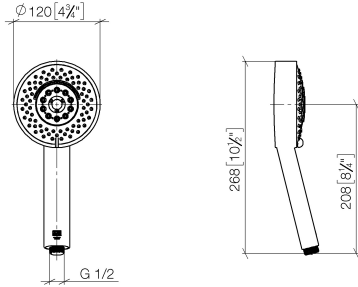

28 012 979

- Four settings: COMPACT RAIN, COMPACT SOFT FLOW, COMPACT AQUAPRESSURE FLOW, COMPACT CASCADE, max. flow rate 6.8 l/min (at 3 bar)
- with anti-scale system
- spray head Ø 120mm
- 1/2" connection
- This product can help a building meet the requirements of Green Building Rating Systems, e.g. LEED®, BREEAM®, DGNB

Intrinsic protection against back flow.

Fits: IMO, LULU, MADISON, MEM, TARA, CL.1, LISSÉ, VAIA, META, CYO

	Matte Black	28 012 979-33 0050
	Chrome	28 012 979-00 0050
	Brushed Platinum	28 012 979-06 0050
	Platinum	28 012 979-08 0050
	Dark Chrome	28 012 979-19 0050
	Light Gold	28 012 979-26 0050
	Light Gold	28 012 979-26
	Brushed Light Gold	28 012 979-27 0050
	Brushed Light Gold	28 012 979-27
	Brushed Durabronze (23kt Gold)	28 012 979-28 0050
	Brushed Bronze	28 012 979-42 0050
	Brushed Champagne (22kt Gold)	28 012 979-46 0050
	Champagne (22kt Gold)	28 012 979-47 0050
	Brushed Chrome	28 012 979-93 0050
	Brushed Dark Platinum	28 012 979-99 0050

28 012 979

mm [inches]

Flow rate chart

28 012 979

Product version from 7/1/2022

Parts for other
finishes can be found
here: [Chrome](#)

Hand shower - Matte Black

IMO