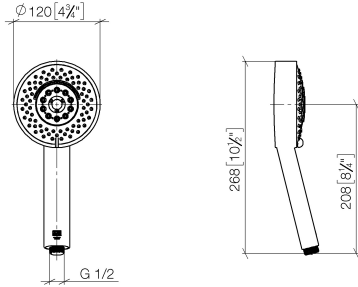

28 012 979

- Four settings: COMPACT RAIN, COMPACT SOFT FLOW, COMPACT AQUAPRESSURE FLOW, COMPACT CASCADE, max. flow rate 6.8 l/min (at 3 bar)
- with anti-scale system
- spray head Ø 120mm
- 1/2" connection
- This product can help a building meet the requirements of Green Building Rating Systems, e.g. LEED®, BREEAM®, DGNB

Intrinsic protection against back flow.

Fits: IMO, LULU, MADISON, MEM, TARA, CL.1, LISSÉ, VAIA, META, CYO

	Brushed Bronze	28 012 979-42 0050
	Chrome	28 012 979-00 0050
	Brushed Platinum	28 012 979-06 0050
	Platinum	28 012 979-08 0050
	Dark Chrome	28 012 979-19 0050
	Light Gold	28 012 979-26 0050
	Light Gold	28 012 979-26
	Brushed Light Gold	28 012 979-27 0050
	Brushed Light Gold	28 012 979-27
	Brushed Durabronze (23kt Gold)	28 012 979-28 0050
	Matte Black	28 012 979-33 0050
	Brushed Champagne (22kt Gold)	28 012 979-46 0050
	Champagne (22kt Gold)	28 012 979-47 0050
	Brushed Chrome	28 012 979-93 0050
	Brushed Dark Platinum	28 012 979-99 0050

Hand shower - Brushed Bronze

28 012 979

mm [inches]

Flow rate chart

28 012 979

Product version from 7/1/2022

Parts for other
finishes can be found
here: [Chrome](#)

Hand shower - Brushed Bronze