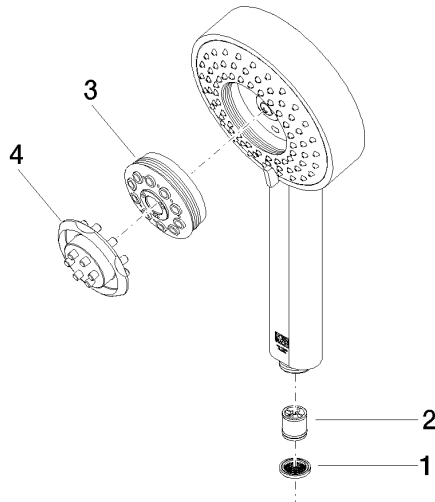

28 012 979

- Four settings: COMPACT RAIN, COMPACT SOFT FLOW, COMPACT AQUAPRESSURE FLOW, COMPACT CASCADE, max. flow rate 6.8 l/min (at 3 bar)
- with anti-scale system
- spray head Ø 120mm
- 1/2" connection
- This product can help a building meet the requirements of Green Building Rating Systems, e.g. LEED®, BREEAM®, DGNB

Intrinsic protection against back flow.

Fits: IMO, LULU, MADISON, MEM, TARA, CL.1, LISSÉ, VAIA, META, CYO

	Brushed Bronze	28 012 979-42 0050
	Chrome	28 012 979-00 0050
	Brushed Platinum	28 012 979-06 0050
	Platinum	28 012 979-08 0050
	Dark Chrome	28 012 979-19 0050
	Light Gold	28 012 979-26 0050
	Light Gold	28 012 979-26
	Brushed Light Gold	28 012 979-27 0050
	Brushed Light Gold	28 012 979-27
	Brushed Durabronze (23kt Gold)	28 012 979-28 0050
	Matte Black	28 012 979-33 0050
	Brushed Champagne (22kt Gold)	28 012 979-46 0050
	Champagne (22kt Gold)	28 012 979-47 0050
	Brushed Chrome	28 012 979-93 0050
	Brushed Dark Platinum	28 012 979-99 0050

Hand shower - Brushed Bronze

28 012 979

mm [inches]

Flow rate chart

28 012 979

Product version from 7/1/2022

Parts for other
finishes can be found
here: [Chrome](#)

Hand shower - Brushed Bronze

IMO

28 012 979

Spare parts list

Product version from 7/1/2022

No.	Item Number	Name	Quantity used	Delivery time
	09 23 01 039 90	sieve	4	2