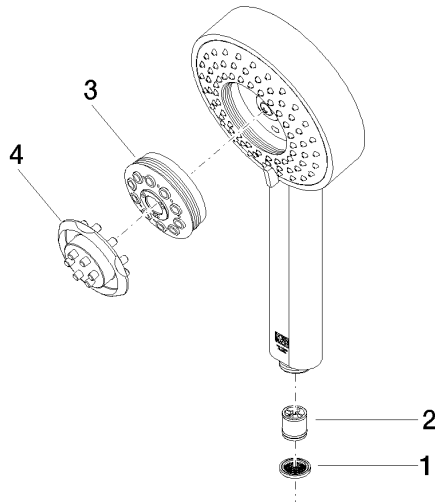

## Hand shower - Brushed Champagne (22kt Gold)

IMO

28 012 979

- Four settings: COMPACT RAIN, COMPACT SOFT FLOW, COMPACT AQUAPRESSURE FLOW, COMPACT CASCADE, max. flow rate 6.8 l/min (at 3 bar)
- with anti-scale system
- spray head Ø 120mm
- 1/2" connection
- This product can help a building meet the requirements of Green Building Rating Systems, e.g. LEED®, BREEAM®, DGNB

Intrinsic protection against back flow.

Fits: IMO, LULU, MADISON, MEM, TARA, CL.1, LISSÉ, VAIA, META, CYO

	Brushed Champagne (22kt Gold)	28 012 979-46 0050
	Chrome	28 012 979-00 0050
	Brushed Platinum	28 012 979-06 0050
	Platinum	28 012 979-08 0050
	Dark Chrome	28 012 979-19 0050
	Light Gold	28 012 979-26 0050
	Light Gold	28 012 979-26
	Brushed Light Gold	28 012 979-27 0050
	Brushed Light Gold	28 012 979-27
	Brushed Durabronze (23kt Gold)	28 012 979-28 0050
	Matte Black	28 012 979-33 0050
	Brushed Bronze	28 012 979-42 0050
	Champagne (22kt Gold)	28 012 979-47 0050
	Brushed Chrome	28 012 979-93 0050
	Brushed Dark Platinum	28 012 979-99 0050

# Hand shower - Brushed Champagne (22kt Gold)

28 012 979

mm [inches]

## Flow rate chart

28 012 979

**Product version from 7/1/2022**

Parts for other  
finishes can be found  
here: [Chrome](#)