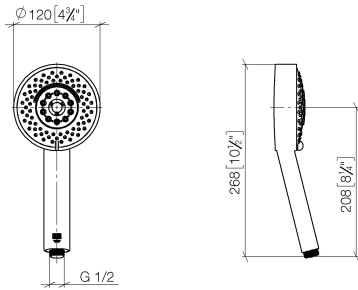

## Hand shower - Brushed Champagne (22kt Gold)

IMO

28 012 979

- Four settings: COMPACT RAIN, COMPACT SOFT FLOW, COMPACT AQUAPRESSURE FLOW, COMPACT CASCADE, max. flow rate 6.8 l/min (at 3 bar)
- with anti-scale system
- spray head Ø 120mm
- 1/2" connection
- This product can help a building meet the requirements of Green Building Rating Systems, e.g. LEED®, BREEAM®, DGNB

Intrinsic protection against back flow.

Fits: IMO, LULU, MADISON, MEM, TARA, CL.1, LISSÉ, VAIA, META, CYO

	Brushed Champagne (22kt Gold)	28 012 979-46 0050
	Chrome	28 012 979-00 0050
	Brushed Platinum	28 012 979-06 0050
	Platinum	28 012 979-08 0050
	Dark Chrome	28 012 979-19 0050
	Light Gold	28 012 979-26 0050
	Light Gold	28 012 979-26
	Brushed Light Gold	28 012 979-27 0050
	Brushed Light Gold	28 012 979-27
	Brushed Durabronze (23kt Gold)	28 012 979-28 0050
	Matte Black	28 012 979-33 0050
	Brushed Bronze	28 012 979-42 0050
	Champagne (22kt Gold)	28 012 979-47 0050
	Brushed Chrome	28 012 979-93 0050
	Brushed Dark Platinum	28 012 979-99 0050

# Hand shower - Brushed Champagne (22kt Gold)

28 012 979

mm [inches]

## Flow rate chart

28 012 979

**Product version from 7/1/2022**

Parts for other  
finishes can be found  
here: [Chrome](#)