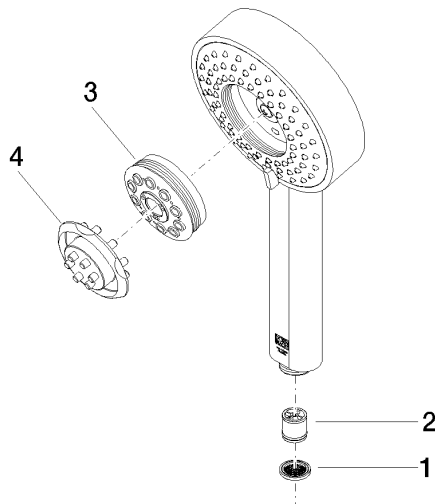

Hand shower - Champagne (22kt Gold)

IMO

28 012 979

- Four settings: COMPACT RAIN, COMPACT SOFT FLOW, COMPACT AQUAPRESSURE FLOW, COMPACT CASCADE, max. flow rate 6.8 l/min (at 3 bar)
- with anti-scale system
- spray head Ø 120mm
- 1/2" connection
- This product can help a building meet the requirements of Green Building Rating Systems, e.g. LEED®, BREEAM®, DGNB

Intrinsic protection against back flow.

Fits: IMO, LULU, MADISON, MEM, TARA, CL.1, LISSÉ, VAIA, META, CYO

	Champagne (22kt Gold)	28 012 979-47 0050
	Chrome	28 012 979-00 0050
	Brushed Platinum	28 012 979-06 0050
	Platinum	28 012 979-08 0050
	Dark Chrome	28 012 979-19 0050
	Light Gold	28 012 979-26 0050
	Light Gold	28 012 979-26
	Brushed Light Gold	28 012 979-27 0050
	Brushed Light Gold	28 012 979-27
	Brushed Durabronze (23kt Gold)	28 012 979-28 0050
	Matte Black	28 012 979-33 0050
	Brushed Bronze	28 012 979-42 0050
	Brushed Champagne (22kt Gold)	28 012 979-46 0050
	Brushed Chrome	28 012 979-93 0050
	Brushed Dark Platinum	28 012 979-99 0050

28 012 979

mm [inches]

Flow rate chart

28 012 979

Product version from 7/1/2022

Parts for other
finishes can be found
here: [Chrome](#)

Hand shower - Champagne (22kt Gold)

IMO

28 012 979

Spare parts list

Product version from 7/1/2022

No.	Item Number	Name	Quantity used	Delivery time
	09 23 01 039 90	sieve	4	2