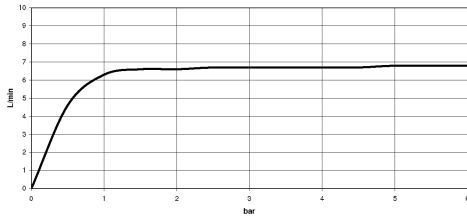

Hand shower - Champagne (22kt Gold)

IMO

28 012 979

- Four settings: COMPACT RAIN, COMPACT SOFT FLOW, COMPACT AQUAPRESSURE FLOW, COMPACT CASCADE, max. flow rate 6.8 l/min (at 3 bar)
- with anti-scale system
- spray head Ø 120mm
- 1/2" connection
- This product can help a building meet the requirements of Green Building Rating Systems, e.g. LEED®, BREEAM®, DGNB

Intrinsic protection against back flow.

Fits: IMO, LULU, MADISON, MEM, TARA, CL.1, LISSÉ, VAIA, META, CYO

	Champagne (22kt Gold)	28 012 979-47 0050
	Chrome	28 012 979-00 0050
	Brushed Platinum	28 012 979-06 0050
	Platinum	28 012 979-08 0050
	Dark Chrome	28 012 979-19 0050
	Light Gold	28 012 979-26 0050
	Light Gold	28 012 979-26
	Brushed Light Gold	28 012 979-27 0050
	Brushed Light Gold	28 012 979-27
	Brushed Durabronze (23kt Gold)	28 012 979-28 0050
	Matte Black	28 012 979-33 0050
	Brushed Bronze	28 012 979-42 0050
	Brushed Champagne (22kt Gold)	28 012 979-46 0050
	Brushed Chrome	28 012 979-93 0050
	Brushed Dark Platinum	28 012 979-99 0050

28 012 979

mm [inches]

Flow rate chart

28 012 979

Product version from 7/1/2022

Parts for other
finishes can be found
here: [Chrome](#)

Hand shower - Champagne (22kt Gold)

IMO