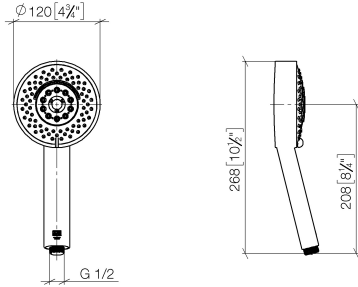

Hand shower - Champagne (22kt Gold)

IMO

28 012 979

- Four settings: COMPACT RAIN, COMPACT SOFT FLOW, COMPACT AQUAPRESSURE FLOW, COMPACT CASCADE, max. flow rate 6.8 l/min (at 3 bar)
- with anti-scale system
- spray head Ø 120mm
- 1/2" connection
- This product can help a building meet the requirements of Green Building Rating Systems, e.g. LEED®, BREEAM®, DGNB

Intrinsic protection against back flow.

Fits: IMO, LULU, MADISON, MEM, TARA, CL.1, LISSÉ, VAIA, META, CYO

	Champagne (22kt Gold)	28 012 979-47 0050
	Chrome	28 012 979-00 0050
	Brushed Platinum	28 012 979-06 0050
	Platinum	28 012 979-08 0050
	Dark Chrome	28 012 979-19 0050
	Light Gold	28 012 979-26 0050
	Light Gold	28 012 979-26
	Brushed Light Gold	28 012 979-27 0050
	Brushed Light Gold	28 012 979-27
	Brushed Durabronze (23kt Gold)	28 012 979-28 0050
	Matte Black	28 012 979-33 0050
	Brushed Bronze	28 012 979-42 0050
	Brushed Champagne (22kt Gold)	28 012 979-46 0050
	Brushed Chrome	28 012 979-93 0050
	Brushed Dark Platinum	28 012 979-99 0050

28 012 979

mm [inches]

Flow rate chart

28 012 979

Product version from 7/1/2022

Parts for other
finishes can be found
here: [Chrome](#)

Hand shower - Champagne (22kt Gold)

IMO