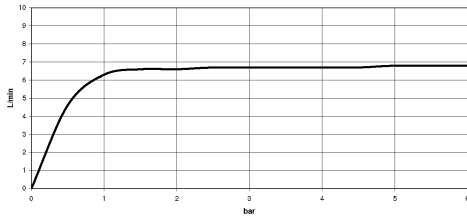

28 012 979

- Four settings: COMPACT RAIN, COMPACT SOFT FLOW, COMPACT AQUAPRESSURE FLOW, COMPACT CASCADE, max. flow rate 6.8 l/min (at 3 bar)
- with anti-scale system
- spray head Ø 120mm
- 1/2" connection
- This product can help a building meet the requirements of Green Building Rating Systems, e.g. LEED®, BREEAM®, DGNB

Intrinsic protection against back flow.

Fits: IMO, LULU, MADISON, MEM, TARA, CL.1, LISSÉ, VAIA, META, CYO

	Brushed Chrome	28 012 979-93 0050
	Chrome	28 012 979-00 0050
	Brushed Platinum	28 012 979-06 0050
	Platinum	28 012 979-08 0050
	Dark Chrome	28 012 979-19 0050
	Light Gold	28 012 979-26 0050
	Light Gold	28 012 979-26
	Brushed Light Gold	28 012 979-27 0050
	Brushed Light Gold	28 012 979-27
	Brushed Durabronze (23kt Gold)	28 012 979-28 0050
	Matte Black	28 012 979-33 0050
	Brushed Bronze	28 012 979-42 0050
	Brushed Champagne (22kt Gold)	28 012 979-46 0050
	Champagne (22kt Gold)	28 012 979-47 0050
	Brushed Dark Platinum	28 012 979-99 0050

Hand shower - Brushed Chrome

28 012 979

mm [inches]

Flow rate chart

28 012 979

Product version from 7/1/2022

Parts for other
finishes can be found
here: [Chrome](#)

Hand shower - Brushed Chrome