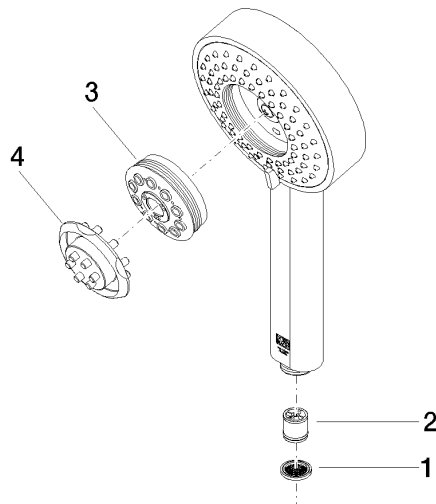

28 012 979

- Four settings: COMPACT RAIN, COMPACT SOFT FLOW, COMPACT AQUAPRESSURE FLOW, COMPACT CASCADE, max. flow rate 6.8 l/min (at 3 bar)
- with anti-scale system
- spray head Ø 120mm
- 1/2" connection
- This product can help a building meet the requirements of Green Building Rating Systems, e.g. LEED®, BREEAM®, DGNB

Intrinsic protection against back flow.

Fits: IMO, LULU, MADISON, MEM, TARA, CL.1, LISSÉ, VAIA, META, CYO

	Brushed Chrome	28 012 979-93 0050
	Chrome	28 012 979-00 0050
	Brushed Platinum	28 012 979-06 0050
	Platinum	28 012 979-08 0050
	Dark Chrome	28 012 979-19 0050
	Light Gold	28 012 979-26 0050
	Light Gold	28 012 979-26
	Brushed Light Gold	28 012 979-27 0050
	Brushed Light Gold	28 012 979-27
	Brushed Durabronze (23kt Gold)	28 012 979-28 0050
	Matte Black	28 012 979-33 0050
	Brushed Bronze	28 012 979-42 0050
	Brushed Champagne (22kt Gold)	28 012 979-46 0050
	Champagne (22kt Gold)	28 012 979-47 0050
	Brushed Dark Platinum	28 012 979-99 0050

Hand shower - Brushed Chrome

28 012 979

mm [inches]

Flow rate chart

28 012 979

Product version from 7/1/2022

Parts for other
finishes can be found
here: [Chrome](#)

Hand shower - Brushed Chrome

IMO

28 012 979

Spare parts list

Product version from 7/1/2022

No.	Item Number	Name	Quantity used	Delivery time
	09 23 01 039 90	sieve	4	2