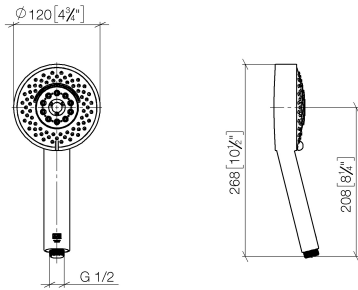

28 012 979

- Four settings: COMPACT RAIN, COMPACT SOFT FLOW, COMPACT AQUAPRESSURE FLOW, COMPACT CASCADE, max. flow rate 6.8 l/min (at 3 bar)
- with anti-scale system
- spray head Ø 120mm
- 1/2" connection
- This product can help a building meet the requirements of Green Building Rating Systems, e.g. LEED®, BREEAM®, DGNB

Intrinsic protection against back flow.

Fits: IMO, LULU, MADISON, MEM, TARA, CL.1, LISSÉ, VAIA, META, CYO

	Brushed Chrome	28 012 979-93 0050
	Chrome	28 012 979-00 0050
	Brushed Platinum	28 012 979-06 0050
	Platinum	28 012 979-08 0050
	Dark Chrome	28 012 979-19 0050
	Light Gold	28 012 979-26 0050
	Light Gold	28 012 979-26
	Brushed Light Gold	28 012 979-27 0050
	Brushed Light Gold	28 012 979-27
	Brushed Durabronze (23kt Gold)	28 012 979-28 0050
	Matte Black	28 012 979-33 0050
	Brushed Bronze	28 012 979-42 0050
	Brushed Champagne (22kt Gold)	28 012 979-46 0050
	Champagne (22kt Gold)	28 012 979-47 0050
	Brushed Dark Platinum	28 012 979-99 0050

Hand shower - Brushed Chrome

28 012 979

mm [inches]

Flow rate chart

28 012 979

Product version from 7/1/2022

Parts for other
finishes can be found
here: [Chrome](#)

Hand shower - Brushed Chrome