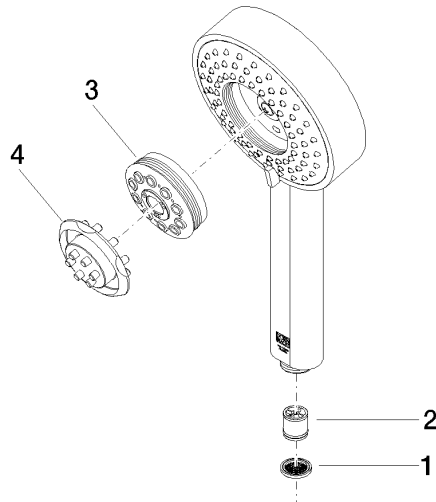

28 012 979

- Four settings: COMPACT RAIN, COMPACT SOFT FLOW, COMPACT AQUAPRESSURE FLOW, COMPACT CASCADE, max. flow rate 6.8 l/min (at 3 bar)
- with anti-scale system
- spray head Ø 120mm
- 1/2" connection
- This product can help a building meet the requirements of Green Building Rating Systems, e.g. LEED®, BREEAM®, DGNB

Intrinsic protection against back flow.

Fits: IMO, LULU, MADISON, MEM, TARA, CL.1, LISSÉ, VAIA, META, CYO

	Brushed Dark Platinum	28 012 979-99 0050
	Chrome	28 012 979-00 0050
	Brushed Platinum	28 012 979-06 0050
	Platinum	28 012 979-08 0050
	Dark Chrome	28 012 979-19 0050
	Light Gold	28 012 979-26 0050
	Light Gold	28 012 979-26
	Brushed Light Gold	28 012 979-27 0050
	Brushed Light Gold	28 012 979-27
	Brushed Durabronze (23kt Gold)	28 012 979-28 0050
	Matte Black	28 012 979-33 0050
	Brushed Bronze	28 012 979-42 0050
	Brushed Champagne (22kt Gold)	28 012 979-46 0050
	Champagne (22kt Gold)	28 012 979-47 0050
	Brushed Chrome	28 012 979-93 0050

28 012 979

mm [inches]

Flow rate chart

28 012 979

Product version from 7/1/2022

Parts for other
finishes can be found
here: [Chrome](#)

Hand shower - Brushed Dark Platinum

IMO

28 012 979

Spare parts list

Product version from 7/1/2022

No.	Item Number	Name	Quantity used	Delivery time
	09 23 01 039 90	sieve	4	2