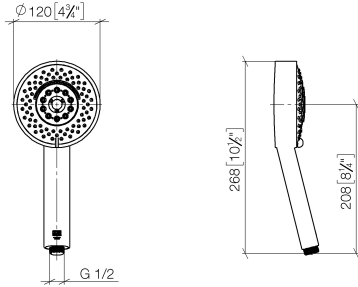

28 012 979

- Four settings: COMPACT RAIN, COMPACT SOFT FLOW, COMPACT AQUAPRESSURE FLOW, COMPACT CASCADE, max. flow rate 6.8 l/min (at 3 bar)
- with anti-scale system
- spray head Ø 120mm
- 1/2" connection
- This product can help a building meet the requirements of Green Building Rating Systems, e.g. LEED®, BREEAM®, DGNB

Intrinsic protection against back flow.

Fits: IMO, LULU, MADISON, MEM, TARA, CL.1, LISSÉ, VAIA, META, CYO

	Brushed Dark Platinum	28 012 979-99 0050
	Chrome	28 012 979-00 0050
	Brushed Platinum	28 012 979-06 0050
	Platinum	28 012 979-08 0050
	Dark Chrome	28 012 979-19 0050
	Light Gold	28 012 979-26 0050
	Light Gold	28 012 979-26
	Brushed Light Gold	28 012 979-27 0050
	Brushed Light Gold	28 012 979-27
	Brushed Durabronze (23kt Gold)	28 012 979-28 0050
	Matte Black	28 012 979-33 0050
	Brushed Bronze	28 012 979-42 0050
	Brushed Champagne (22kt Gold)	28 012 979-46 0050
	Champagne (22kt Gold)	28 012 979-47 0050
	Brushed Chrome	28 012 979-93 0050

28 012 979

mm [inches]

Flow rate chart

28 012 979

Product version from 7/1/2022

Parts for other
finishes can be found
here: [Chrome](#)

Hand shower - Brushed Dark Platinum

IMO