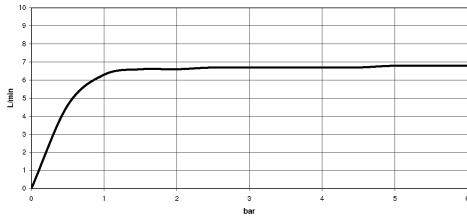

28 012 979

- Four settings: COMPACT RAIN, COMPACT SOFT FLOW, COMPACT AQUAPRESSURE FLOW, COMPACT CASCADE, max. flow rate 6.8 l/min (at 3 bar)
- with anti-scale system
- spray head Ø 120mm
- 1/2" connection
- This product can help a building meet the requirements of Green Building Rating Systems, e.g. LEED®, BREEAM®, DGNB

Intrinsic protection against back flow.

Fits: IMO, LULU, MADISON, MEM, TARA, CL.1, LISSÉ, VAIA, META, CYO

	Brushed Dark Platinum	28 012 979-99 0050
	Chrome	28 012 979-00 0050
	Brushed Platinum	28 012 979-06 0050
	Platinum	28 012 979-08 0050
	Dark Chrome	28 012 979-19 0050
	Light Gold	28 012 979-26 0050
	Light Gold	28 012 979-26
	Brushed Light Gold	28 012 979-27 0050
	Brushed Light Gold	28 012 979-27
	Brushed Durabronze (23kt Gold)	28 012 979-28 0050
	Matte Black	28 012 979-33 0050
	Brushed Bronze	28 012 979-42 0050
	Brushed Champagne (22kt Gold)	28 012 979-46 0050
	Champagne (22kt Gold)	28 012 979-47 0050
	Brushed Chrome	28 012 979-93 0050

28 012 979

mm [inches]

Flow rate chart

28 012 979

Product version from 7/1/2022

Parts for other
finishes can be found
here: [Chrome](#)

Hand shower - Brushed Dark Platinum

IMO