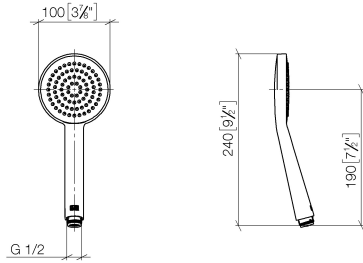

Hand shower - Light Gold

IMO

28 015 979

- COMPACT RAIN, max. flow rate 15 l/min (at 3 bar)
- with anti-scale system
- spray head Ø 100mm
- 1/2" connection
- WRAS 2009011

Intrinsic protection against back flow.

Hand shower - Light Gold

IMO

28 015 979

	Brushed Chrome	28 015 979-93 0050
	Brushed Dark Platinum	28 015 979-99 0010
	Brushed Dark Platinum	28 015 979-99 0050

28 015 979

mm [inches]

Flow rate chart

Codes & Standards