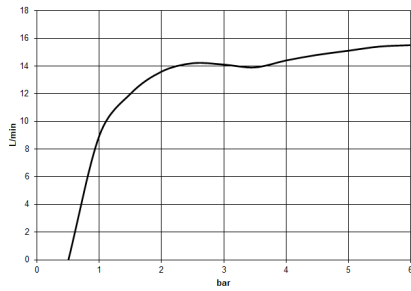

Hand shower - Light Gold

IMO

28 015 979

- COMPACT RAIN, max. flow rate 15 l/min (at 3 bar)
- with anti-scale system
- spray head Ø 100mm
- 1/2" connection
- WRAS 2009011

Intrinsic protection against back flow.

Hand shower - Light Gold

IMO

28 015 979

	Brushed Chrome	28 015 979-93 0050
	Brushed Dark Platinum	28 015 979-99 0010
	Brushed Dark Platinum	28 015 979-99 0050

28 015 979

mm [inches]

Flow rate chart

Codes & Standards