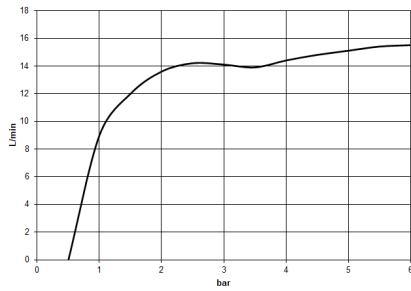

**Hand shower - Brushed Durabross (23kt Gold)**

IMO

28 015 979

- COMPACT RAIN, max. flow rate 15 l/min (at 3 bar)
- with anti-scale system
- spray head Ø 100mm
- 1/2" connection
- WRAS 2009011

Intrinsic protection against back flow.

28 015 979

mm [inches]

Flow rate chart

Codes & Standards

DIN 4109

EN 1112

ISO 3822

Scottish Water  
Byelaws