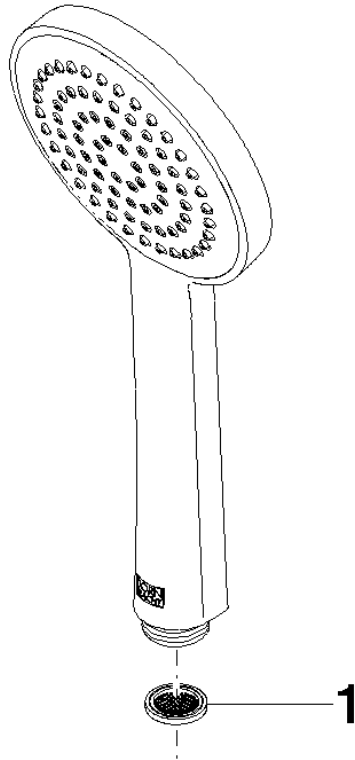

**Hand shower - Brushed Durabross (23kt Gold)**

IMO

28 015 979

- COMPACT RAIN, max. flow rate 15 l/min (at 3 bar)
- with anti-scale system
- spray head Ø 100mm
- 1/2" connection
- WRAS 2009011

Intrinsic protection against back flow.

# Hand shower - Brushed Durabronz (23kt Gold)

IMO

28 015 979