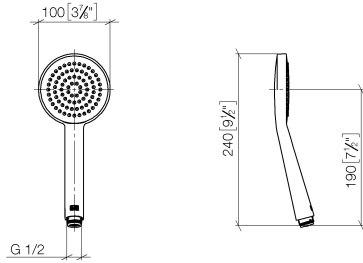

**Hand shower - Brushed Durabross (23kt Gold)**

IMO

28 015 979

- COMPACT RAIN, max. flow rate 15 l/min (at 3 bar)
- with anti-scale system
- spray head Ø 100mm
- 1/2" connection
- WRAS 2009011

Intrinsic protection against back flow.

28 015 979

mm [inches]

Flow rate chart

Codes & Standards

DIN 4109

EN 1112

ISO 3822

Scottish Water  
Byelaws