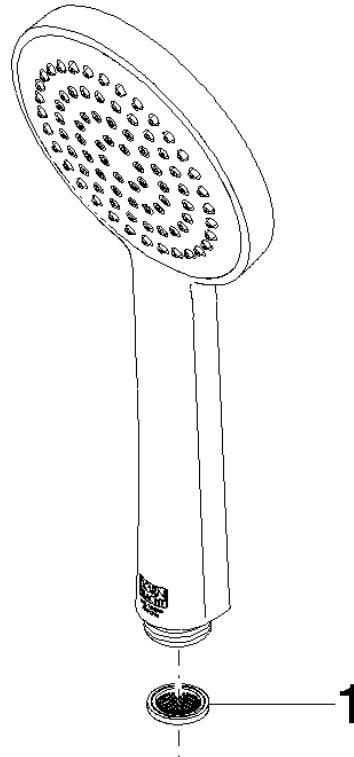

**Hand shower - Brushed Durabross (23kt Gold)**

IMO

28 015 979

- COMPACT RAIN, max. flow rate 6.8 l/min (at 3 bar)
- with anti-scale system
- spray head Ø 100mm
- 1/2" connection
- This product can help a building meet the requirements of Green Building Rating Systems, e.g. LEED®, BREEAM®, DGNB

# Hand shower - Brushed Durabross (23kt Gold)

28 015 979

mm [inches]

## Flow rate chart

28 015 979

**Product version from 7/1/2022**

Parts for other  
finishes can be found  
here: [Chrome](#)

# Hand shower - Brushed Durabross (23kt Gold)

IMO

28 015 979