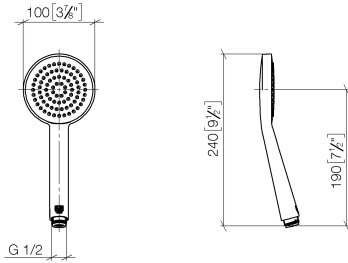

**Hand shower - Brushed Durabross (23kt Gold)**

IMO

28 015 979

- COMPACT RAIN, max. flow rate 6.8 l/min (at 3 bar)
- with anti-scale system
- spray head Ø 100mm
- 1/2" connection
- This product can help a building meet the requirements of Green Building Rating Systems, e.g. LEED®, BREEAM®, DGNB

# Hand shower - Brushed Durabross (23kt Gold)

28 015 979

mm [inches]