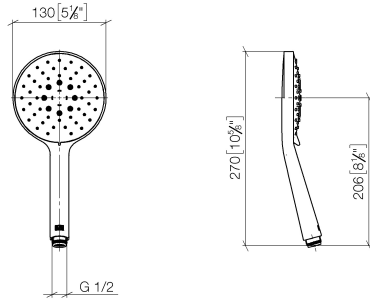

28 016 979

- Three or five settings: COMPACT RAIN, COMPACT SOFT FLOW, COMPACT AQUAPRESSURE FLOW, max. flow rate 15 l/min (at 3 bar)
- with anti-scale system
- spray head Ø 130 mm
- 1/2" connection

Intrinsic protection against back flow.

Fits: IMO, LULU, MADISON, MEM, TARA, CL.1, LISSÉ, VAIA, META, CYO

	Chrome	28 016 979-00
	Chrome	28 016 979-00 0050
	Brushed Platinum	28 016 979-06 0050
	Platinum	28 016 979-08 0050
	Dark Chrome	28 016 979-19 0050
	Light Gold	28 016 979-26 0050
	Brushed Light Gold	28 016 979-27 0050
	Brushed Durabrass (23kt Gold)	28 016 979-28 0050
	Matte Black	28 016 979-33 0050
	Brushed Bronze	28 016 979-42 0010
	Brushed Bronze	28 016 979-42 0050
	Brushed Champagne (22kt Gold)	28 016 979-46 0050
	Champagne (22kt Gold)	28 016 979-47 0050
	Brushed Chrome	28 016 979-93 0050
	Brushed Dark Platinum	28 016 979-99 0050

28 016 979

mm [inches]

Flow rate chart

Certificates

DVGW_DW-
6517DN0129.

LGA_29982.

WRAS_2009011.

28 016 979