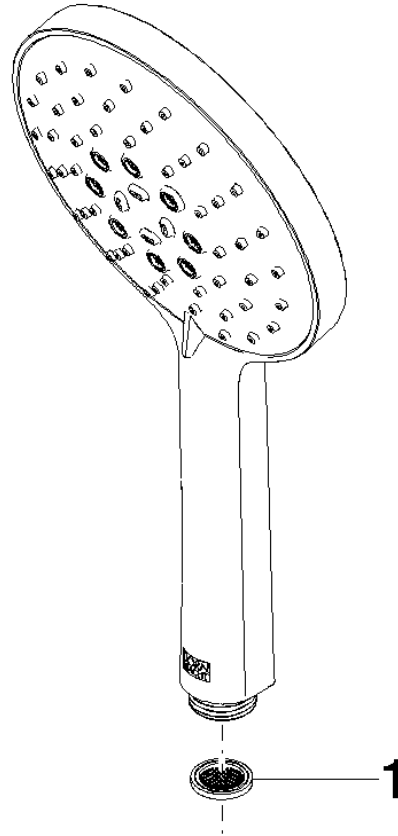

28 016 979

- Three or five settings: COMPACT RAIN, COMPACT SOFT FLOW, COMPACT AQUAPRESSURE FLOW, max. flow rate 15 l/min (at 3 bar)
- with anti-scale system
- spray head Ø 130 mm
- 1/2" connection

Intrinsic protection against back flow.

Fits: IMO, LULU, MADISON, MEM, TARA, CL.1, LISSÉ, VAIA, META, CYO

	Chrome	28 016 979-00
	Chrome	28 016 979-00 0050
	Brushed Platinum	28 016 979-06 0050
	Platinum	28 016 979-08 0050
	Dark Chrome	28 016 979-19 0050
	Light Gold	28 016 979-26 0050
	Brushed Light Gold	28 016 979-27 0050
	Brushed Durabrass (23kt Gold)	28 016 979-28 0050
	Matte Black	28 016 979-33 0050
	Brushed Bronze	28 016 979-42 0010
	Brushed Bronze	28 016 979-42 0050
	Brushed Champagne (22kt Gold)	28 016 979-46 0050
	Champagne (22kt Gold)	28 016 979-47 0050
	Brushed Chrome	28 016 979-93 0050
	Brushed Dark Platinum	28 016 979-99 0050

28 016 979

mm [inches]

Flow rate chart

Certificates

DVGW_DW-
6517DN0129.

LGA_29982.

WRAS_2009011.

28 016 979

Spare parts list

No.	Item Number	Name	Quantity used	Delivery time
1	09 23 01 039 90	sieve	1	2