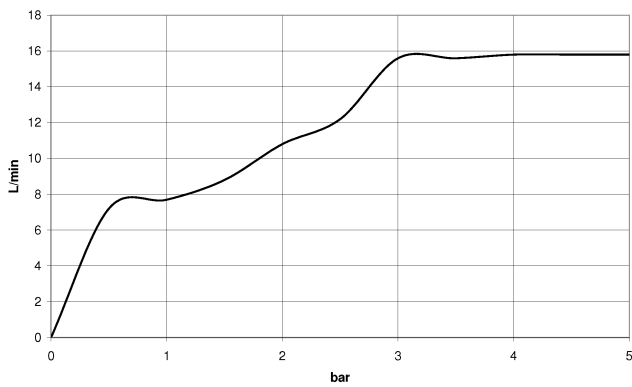

28 016 979

- Three or five settings: COMPACT RAIN, COMPACT SOFT FLOW, COMPACT AQUAPRESSURE FLOW, max. flow rate 15 l/min (at 3 bar)
- with anti-scale system
- spray head Ø 130 mm
- 1/2" connection

Intrinsic protection against back flow.

Fits: IMO, LULU, MADISON, MEM, TARA, CL.1, LISSÉ, VAIA, META, CYO

	Chrome	28 016 979-00
	Chrome	28 016 979-00 0050
	Brushed Platinum	28 016 979-06 0050
	Platinum	28 016 979-08 0050
	Dark Chrome	28 016 979-19 0050
	Light Gold	28 016 979-26 0050
	Brushed Light Gold	28 016 979-27 0050
	Brushed Durabrass (23kt Gold)	28 016 979-28 0050
	Matte Black	28 016 979-33 0050
	Brushed Bronze	28 016 979-42 0010
	Brushed Bronze	28 016 979-42 0050
	Brushed Champagne (22kt Gold)	28 016 979-46 0050
	Champagne (22kt Gold)	28 016 979-47 0050
	Brushed Chrome	28 016 979-93 0050
	Brushed Dark Platinum	28 016 979-99 0050

28 016 979

mm [inches]

Flow rate chart

Certificates

DVGW_DW-
6517DN0129.

LGA_29982.

WRAS_2009011.

28 016 979