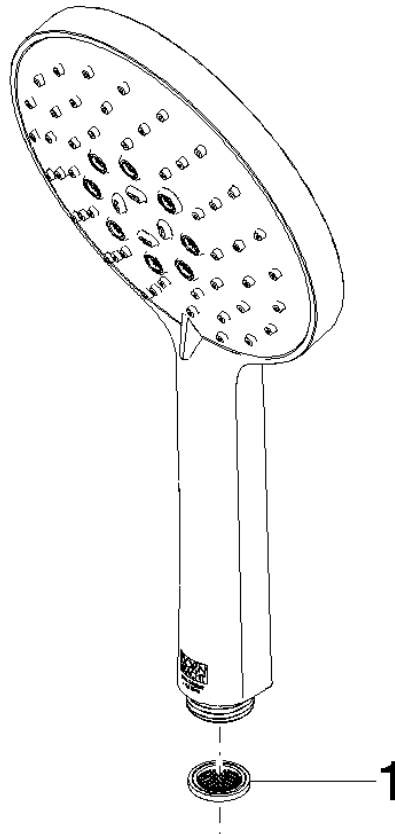

28 016 979

- Three or five settings: COMPACT RAIN, COMPACT SOFT FLOW, COMPACT AQUAPRESSURE FLOW, max. flow rate 6.8 l/min (at 3 bar)
- with anti-scale system
- spray head Ø 130 mm
- 1/2" connection
- This product can help a building meet the requirements of Green Building Rating Systems, e.g. LEED®, BREEAM®, DGNB

Intrinsic protection against back flow.

Fits: IMO, LULU, MADISON, MEM, TARA, CL.1, LISSÉ, VAIA, META, CYO

	Chrome	28 016 979-00 0050
	Brushed Platinum	28 016 979-06 0050
	Platinum	28 016 979-08 0050
	Dark Chrome	28 016 979-19 0050
	Light Gold	28 016 979-26 0050
	Brushed Light Gold	28 016 979-27 0050
	Brushed Durabronze (23kt Gold)	28 016 979-28 0050
	Matte Black	28 016 979-33 0050
	Brushed Bronze	28 016 979-42 0010
	Brushed Bronze	28 016 979-42 0050
	Brushed Champagne (22kt Gold)	28 016 979-46 0050
	Champagne (22kt Gold)	28 016 979-47 0050
	Brushed Chrome	28 016 979-93 0050
	Brushed Dark Platinum	28 016 979-99 0050

Hand shower - Chrome

28 016 979

mm [inches]

Flow rate chart

28 016 979

Product version from 7/1/2022

Parts for other
finishes can be found
here: Brushed
Platinum

Hand shower - Chrome