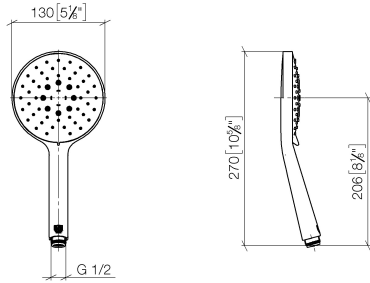

28 016 979

- Three or five settings: COMPACT RAIN, COMPACT SOFT FLOW, COMPACT AQUAPRESSURE FLOW, max. flow rate 6.8 l/min (at 3 bar)
- with anti-scale system
- spray head Ø 130 mm
- 1/2" connection
- This product can help a building meet the requirements of Green Building Rating Systems, e.g. LEED®, BREEAM®, DGNB

Intrinsic protection against back flow.

Fits: IMO, LULU, MADISON, MEM, TARA, CL.1, LISSÉ, VAIA, META, CYO

	Chrome	28 016 979-00 0050
	Brushed Platinum	28 016 979-06 0050
	Platinum	28 016 979-08 0050
	Dark Chrome	28 016 979-19 0050
	Light Gold	28 016 979-26 0050
	Brushed Light Gold	28 016 979-27 0050
	Brushed Durabronze (23kt Gold)	28 016 979-28 0050
	Matte Black	28 016 979-33 0050
	Brushed Bronze	28 016 979-42 0010
	Brushed Bronze	28 016 979-42 0050
	Brushed Champagne (22kt Gold)	28 016 979-46 0050
	Champagne (22kt Gold)	28 016 979-47 0050
	Brushed Chrome	28 016 979-93 0050
	Brushed Dark Platinum	28 016 979-99 0050

Hand shower - Chrome

28 016 979

mm [inches]

Flow rate chart

28 016 979

Product version from 7/1/2022

Parts for other
finishes can be found
here: Brushed
Platinum

Hand shower - Chrome