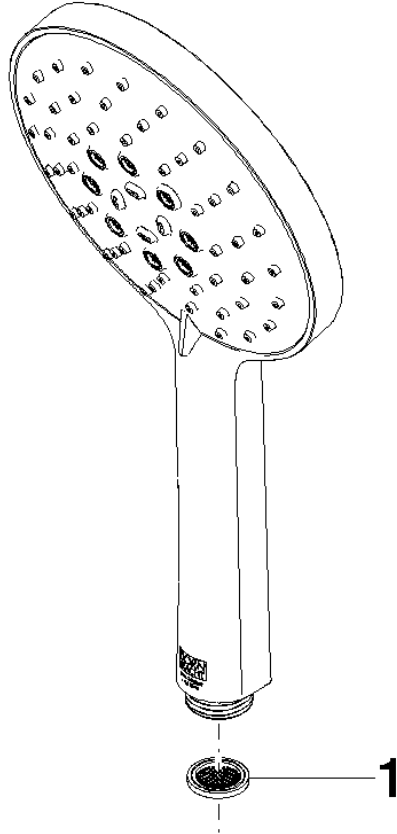

Hand shower - Brushed Platinum

IMO

28 016 979

- Three or five settings: COMPACT RAIN, COMPACT SOFT FLOW, COMPACT AQUAPRESSURE FLOW, max. flow rate 6.8 l/min (at 3 bar)
- with anti-scale system
- spray head Ø 130 mm
- 1/2" connection
- This product can help a building meet the requirements of Green Building Rating Systems, e.g. LEED®, BREEAM®, DGNB

Intrinsic protection against back flow.

Fits: IMO, LULU, MADISON, MEM, TARA, CL.1, LISSÉ, VAIA, META, CYO

	Brushed Platinum	28 016 979-06 0050
	Chrome	28 016 979-00 0050
	Platinum	28 016 979-08 0050
	Dark Chrome	28 016 979-19 0050
	Light Gold	28 016 979-26 0050
	Brushed Light Gold	28 016 979-27 0050
	Brushed Durabronze (23kt Gold)	28 016 979-28 0050
	Matte Black	28 016 979-33 0050
	Brushed Bronze	28 016 979-42 0010
	Brushed Bronze	28 016 979-42 0050
	Brushed Champagne (22kt Gold)	28 016 979-46 0050
	Champagne (22kt Gold)	28 016 979-47 0050
	Brushed Chrome	28 016 979-93 0050
	Brushed Dark Platinum	28 016 979-99 0050

Hand shower - Brushed Platinum

28 016 979

mm [inches]

Flow rate chart

28 016 979

Parts for other
finishes can be found
here: [Chrome](#)

Hand shower - Brushed Platinum

IMO