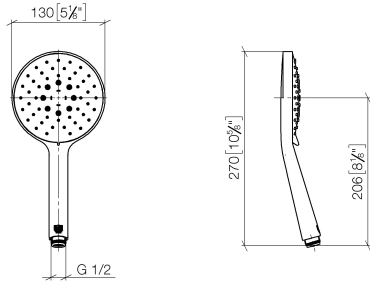

Hand shower - Brushed Platinum

IMO

28 016 979

- Three or five settings: COMPACT RAIN, COMPACT SOFT FLOW, COMPACT AQUAPRESSURE FLOW, max. flow rate 6.8 l/min (at 3 bar)
- with anti-scale system
- spray head Ø 130 mm
- 1/2" connection
- This product can help a building meet the requirements of Green Building Rating Systems, e.g. LEED®, BREEAM®, DGNB

Intrinsic protection against back flow.

Fits: IMO, LULU, MADISON, MEM, TARA, CL.1, LISSÉ, VAIA, META, CYO

	Brushed Platinum	28 016 979-06 0050
	Chrome	28 016 979-00 0050
	Platinum	28 016 979-08 0050
	Dark Chrome	28 016 979-19 0050
	Light Gold	28 016 979-26 0050
	Brushed Light Gold	28 016 979-27 0050
	Brushed Durabronze (23kt Gold)	28 016 979-28 0050
	Matte Black	28 016 979-33 0050
	Brushed Bronze	28 016 979-42 0010
	Brushed Bronze	28 016 979-42 0050
	Brushed Champagne (22kt Gold)	28 016 979-46 0050
	Champagne (22kt Gold)	28 016 979-47 0050
	Brushed Chrome	28 016 979-93 0050
	Brushed Dark Platinum	28 016 979-99 0050

Hand shower - Brushed Platinum

28 016 979

mm [inches]

Flow rate chart

28 016 979

Parts for other
finishes can be found
here: [Chrome](#)

Hand shower - Brushed Platinum

IMO