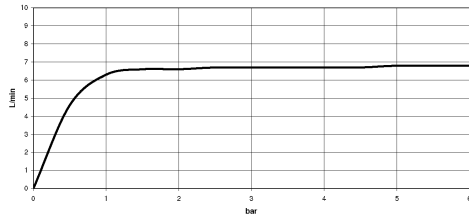

Hand shower - Brushed Platinum

IMO

28 016 979

- Three or five settings: COMPACT RAIN, COMPACT SOFT FLOW, COMPACT AQUAPRESSURE FLOW, max. flow rate 6.8 l/min (at 3 bar)
- with anti-scale system
- spray head Ø 130 mm
- 1/2" connection
- This product can help a building meet the requirements of Green Building Rating Systems, e.g. LEED®, BREEAM®, DGNB

Intrinsic protection against back flow.

Fits: IMO, LULU, MADISON, MEM, TARA, CL.1, LISSÉ, VAIA, META, CYO

	Brushed Platinum	28 016 979-06 0050
	Chrome	28 016 979-00 0050
	Platinum	28 016 979-08 0050
	Dark Chrome	28 016 979-19 0050
	Light Gold	28 016 979-26 0050
	Brushed Light Gold	28 016 979-27 0050
	Brushed Durabronze (23kt Gold)	28 016 979-28 0050
	Matte Black	28 016 979-33 0050
	Brushed Bronze	28 016 979-42 0010
	Brushed Bronze	28 016 979-42 0050
	Brushed Champagne (22kt Gold)	28 016 979-46 0050
	Champagne (22kt Gold)	28 016 979-47 0050
	Brushed Chrome	28 016 979-93 0050
	Brushed Dark Platinum	28 016 979-99 0050

Hand shower - Brushed Platinum

28 016 979

mm [inches]

Flow rate chart

28 016 979

Parts for other
finishes can be found
here: [Chrome](#)

Hand shower - Brushed Platinum

IMO