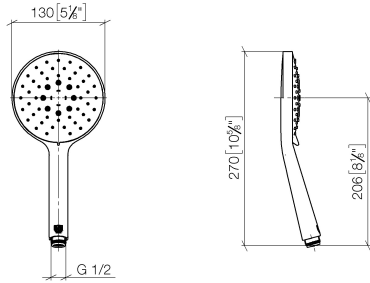

28 016 979

- Three or five settings: COMPACT RAIN, COMPACT SOFT FLOW, COMPACT AQUAPRESSURE FLOW, max. flow rate 6.8 l/min (at 3 bar)
- with anti-scale system
- spray head Ø 130 mm
- 1/2" connection
- This product can help a building meet the requirements of Green Building Rating Systems, e.g. LEED®, BREEAM®, DGNB

Intrinsic protection against back flow.

Fits: IMO, LULU, MADISON, MEM, TARA, CL.1, LISSÉ, VAIA, META, CYO

	Platinum	28 016 979-08 0050
	Chrome	28 016 979-00 0050
	Brushed Platinum	28 016 979-06 0050
	Dark Chrome	28 016 979-19 0050
	Light Gold	28 016 979-26 0050
	Brushed Light Gold	28 016 979-27 0050
	Brushed Durabronze (23kt Gold)	28 016 979-28 0050
	Matte Black	28 016 979-33 0050
	Brushed Bronze	28 016 979-42 0010
	Brushed Bronze	28 016 979-42 0050
	Brushed Champagne (22kt Gold)	28 016 979-46 0050
	Champagne (22kt Gold)	28 016 979-47 0050
	Brushed Chrome	28 016 979-93 0050
	Brushed Dark Platinum	28 016 979-99 0050

28 016 979

mm [inches]

Flow rate chart

28 016 979

**Product version from 7/1/2022**

Parts for other  
finishes can be found  
here: [Chrome](#)