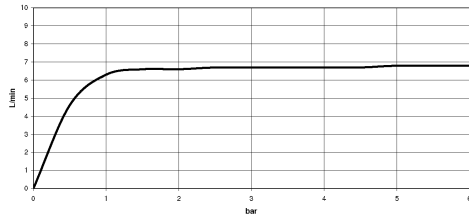

28 016 979

- Three or five settings: COMPACT RAIN, COMPACT SOFT FLOW, COMPACT AQUAPRESSURE FLOW, max. flow rate 6.8 l/min (at 3 bar)
- with anti-scale system
- spray head Ø 130 mm
- 1/2" connection
- This product can help a building meet the requirements of Green Building Rating Systems, e.g. LEED®, BREEAM®, DGNB

Intrinsic protection against back flow.

Fits: IMO, LULU, MADISON, MEM, TARA, CL.1, LISSÉ, VAIA, META, CYO

	Platinum	28 016 979-08 0050
	Chrome	28 016 979-00 0050
	Brushed Platinum	28 016 979-06 0050
	Dark Chrome	28 016 979-19 0050
	Light Gold	28 016 979-26 0050
	Brushed Light Gold	28 016 979-27 0050
	Brushed Durabronze (23kt Gold)	28 016 979-28 0050
	Matte Black	28 016 979-33 0050
	Brushed Bronze	28 016 979-42 0010
	Brushed Bronze	28 016 979-42 0050
	Brushed Champagne (22kt Gold)	28 016 979-46 0050
	Champagne (22kt Gold)	28 016 979-47 0050
	Brushed Chrome	28 016 979-93 0050
	Brushed Dark Platinum	28 016 979-99 0050

28 016 979

mm [inches]

Flow rate chart

28 016 979

**Product version from 7/1/2022**

Parts for other  
finishes can be found  
here: [Chrome](#)