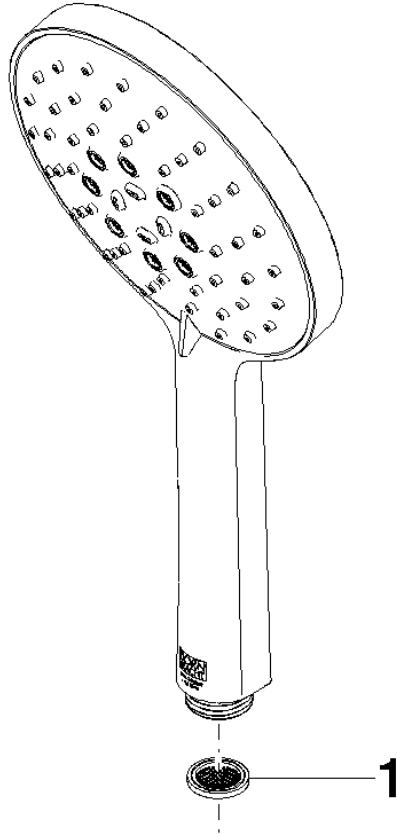

28 016 979

- Three or five settings: COMPACT RAIN, COMPACT SOFT FLOW, COMPACT AQUAPRESSURE FLOW, max. flow rate 6.8 l/min (at 3 bar)
- with anti-scale system
- spray head Ø 130 mm
- 1/2" connection
- This product can help a building meet the requirements of Green Building Rating Systems, e.g. LEED®, BREEAM®, DGNB

Intrinsic protection against back flow.

Fits: IMO, LULU, MADISON, MEM, TARA, CL.1, LISSÉ, VAIA, META, CYO

	Platinum	28 016 979-08 0050
	Chrome	28 016 979-00 0050
	Brushed Platinum	28 016 979-06 0050
	Dark Chrome	28 016 979-19 0050
	Light Gold	28 016 979-26 0050
	Brushed Light Gold	28 016 979-27 0050
	Brushed Durabronze (23kt Gold)	28 016 979-28 0050
	Matte Black	28 016 979-33 0050
	Brushed Bronze	28 016 979-42 0010
	Brushed Bronze	28 016 979-42 0050
	Brushed Champagne (22kt Gold)	28 016 979-46 0050
	Champagne (22kt Gold)	28 016 979-47 0050
	Brushed Chrome	28 016 979-93 0050
	Brushed Dark Platinum	28 016 979-99 0050

28 016 979

mm [inches]

Flow rate chart

28 016 979

**Product version from 7/1/2022**

Parts for other  
finishes can be found  
here: [Chrome](#)

### Spare parts list