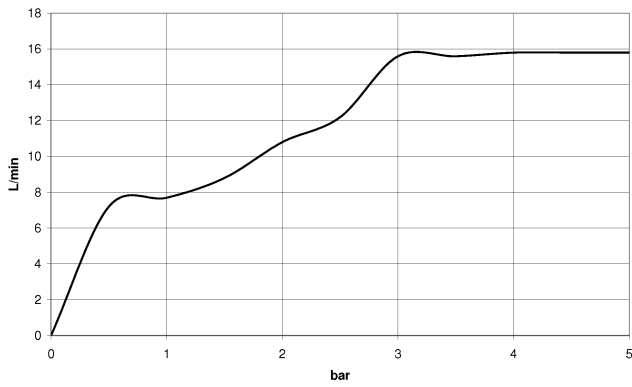

Hand shower - Dark Chrome

28 016 979

- Three or five settings: COMPACT RAIN, COMPACT SOFT FLOW, COMPACT AQUAPRESSURE FLOW, max. flow rate 15 l/min (at 3 bar)
- with anti-scale system
- spray head Ø 130 mm
- 1/2" connection
- WRAS

Intrinsic protection against back flow.

	Dark Chrome	28 016 979-19
	Chrome	28 016 979-00 0050
	Brushed Platinum	28 016 979-06 0050
	Platinum	28 016 979-08 0050
	Dark Chrome	28 016 979-19 0050
	Light Gold	28 016 979-26 0050
	Brushed Light Gold	28 016 979-27 0050
	Brushed Durabronze (23kt Gold)	28 016 979-28 0050
	Matte Black	28 016 979-33 0050
	Brushed Bronze	28 016 979-42 0050
	Brushed Champagne (22kt Gold)	28 016 979-46 0050
	Champagne (22kt Gold)	28 016 979-47 0050
	Brushed Chrome	28 016 979-93 0050
	Brushed Dark Platinum	28 016 979-99 0050

Hand shower - Dark Chrome

28 016 979

mm [inches]

Flow rate chart

Codes & Standards

DIN 4109

EN 1112

ISO 3822