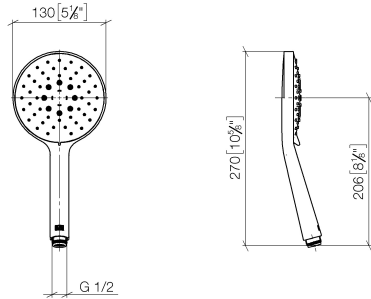

Hand shower - Dark Chrome

28 016 979

- Three or five settings: COMPACT RAIN, COMPACT SOFT FLOW, COMPACT AQUAPRESSURE FLOW, max. flow rate 15 l/min (at 3 bar)
- with anti-scale system
- spray head Ø 130 mm
- 1/2" connection
- WRAS

Intrinsic protection against back flow.

	Dark Chrome	28 016 979-19
	Chrome	28 016 979-00 0050
	Brushed Platinum	28 016 979-06 0050
	Platinum	28 016 979-08 0050
	Dark Chrome	28 016 979-19 0050
	Light Gold	28 016 979-26 0050
	Brushed Light Gold	28 016 979-27 0050
	Brushed Durabronze (23kt Gold)	28 016 979-28 0050
	Matte Black	28 016 979-33 0050
	Brushed Bronze	28 016 979-42 0050
	Brushed Champagne (22kt Gold)	28 016 979-46 0050
	Champagne (22kt Gold)	28 016 979-47 0050
	Brushed Chrome	28 016 979-93 0050
	Brushed Dark Platinum	28 016 979-99 0050

Hand shower - Dark Chrome

28 016 979

mm [inches]

Flow rate chart

Codes & Standards

DIN 4109

EN 1112

ISO 3822