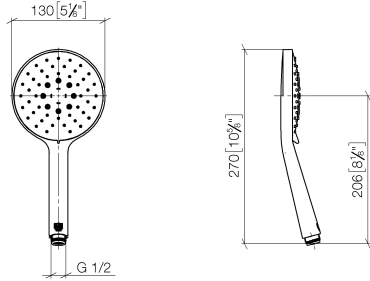

28 016 979

- Three or five settings: COMPACT RAIN, COMPACT SOFT FLOW, COMPACT AQUAPRESSURE FLOW, max. flow rate 6.8 l/min (at 3 bar)
- with anti-scale system
- spray head Ø 130 mm
- 1/2" connection
- This product can help a building meet the requirements of Green Building Rating Systems, e.g. LEED®, BREEAM®, DGNB

Intrinsic protection against back flow.

Fits: IMO, LULU, MADISON, MEM, TARA, CL.1, LISSÉ, VAIA, META, CYO

	Dark Chrome	28 016 979-19 0050
	Chrome	28 016 979-00 0050
	Brushed Platinum	28 016 979-06 0050
	Platinum	28 016 979-08 0050
	Light Gold	28 016 979-26 0050
	Brushed Light Gold	28 016 979-27 0050
	Brushed Durabronze (23kt Gold)	28 016 979-28 0050
	Matte Black	28 016 979-33 0050
	Brushed Bronze	28 016 979-42 0010
	Brushed Bronze	28 016 979-42 0050
	Brushed Champagne (22kt Gold)	28 016 979-46 0050
	Champagne (22kt Gold)	28 016 979-47 0050
	Brushed Chrome	28 016 979-93 0050
	Brushed Dark Platinum	28 016 979-99 0050

# Hand shower - Dark Chrome

28 016 979

mm [inches]