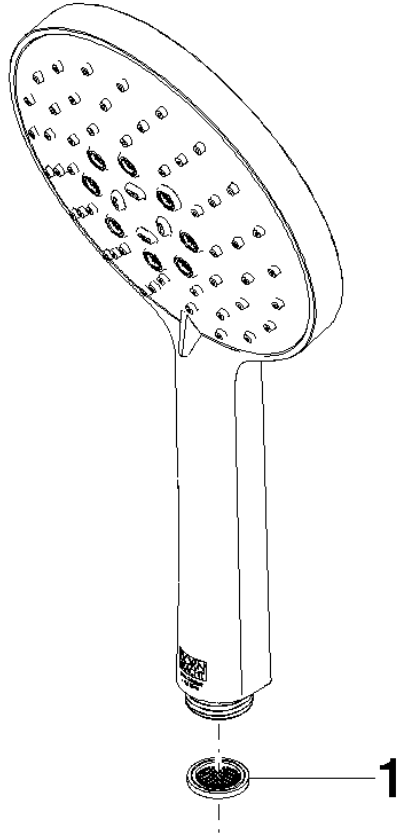

28 016 979

- Three or five settings: COMPACT RAIN, COMPACT SOFT FLOW, COMPACT AQUAPRESSURE FLOW, max. flow rate 6.8 l/min (at 3 bar)
- with anti-scale system
- spray head Ø 130 mm
- 1/2" connection
- This product can help a building meet the requirements of Green Building Rating Systems, e.g. LEED®, BREEAM®, DGNB

Intrinsic protection against back flow.

Fits: IMO, LULU, MADISON, MEM, TARA, CL.1, LISSÉ, VAIA, META, CYO

	Dark Chrome	28 016 979-19 0050
	Chrome	28 016 979-00 0050
	Brushed Platinum	28 016 979-06 0050
	Platinum	28 016 979-08 0050
	Light Gold	28 016 979-26 0050
	Brushed Light Gold	28 016 979-27 0050
	Brushed Durabronze (23kt Gold)	28 016 979-28 0050
	Matte Black	28 016 979-33 0050
	Brushed Bronze	28 016 979-42 0010
	Brushed Bronze	28 016 979-42 0050
	Brushed Champagne (22kt Gold)	28 016 979-46 0050
	Champagne (22kt Gold)	28 016 979-47 0050
	Brushed Chrome	28 016 979-93 0050
	Brushed Dark Platinum	28 016 979-99 0050

# Hand shower - Dark Chrome

28 016 979

mm [inches]

## Flow rate chart

28 016 979

**Product version from 7/1/2022**

Parts for other  
finishes can be found  
here: [Chrome](#)