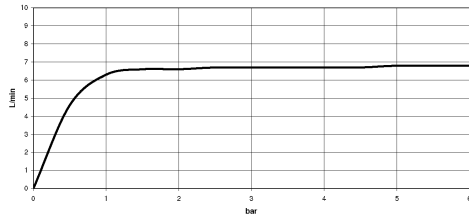

Flow rate chart