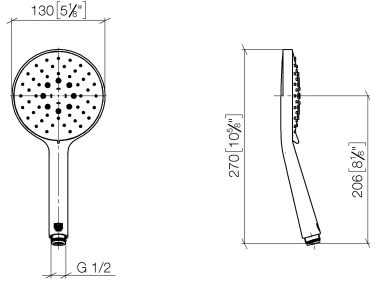

28 016 979

- Three or five settings: COMPACT RAIN, COMPACT SOFT FLOW, COMPACT AQUAPRESSURE FLOW, max. flow rate 6.8 l/min (at 3 bar)
- with anti-scale system
- spray head Ø 130 mm
- 1/2" connection
- This product can help a building meet the requirements of Green Building Rating Systems, e.g. LEED®, BREEAM®, DGNB

Intrinsic protection against back flow.

Fits: IMO, LULU, MADISON, MEM, TARA, CL.1, LISSÉ, VAIA, META, CYO

	Light Gold	28 016 979-26 0050
	Chrome	28 016 979-00 0050
	Brushed Platinum	28 016 979-06 0050
	Platinum	28 016 979-08 0050
	Dark Chrome	28 016 979-19 0050
	Brushed Light Gold	28 016 979-27 0050
	Brushed Durabronze (23kt Gold)	28 016 979-28 0050
	Matte Black	28 016 979-33 0050
	Brushed Bronze	28 016 979-42 0010
	Brushed Bronze	28 016 979-42 0050
	Brushed Champagne (22kt Gold)	28 016 979-46 0050
	Champagne (22kt Gold)	28 016 979-47 0050
	Brushed Chrome	28 016 979-93 0050
	Brushed Dark Platinum	28 016 979-99 0050

Hand shower - Light Gold

28 016 979

mm [inches]

Flow rate chart

28 016 979

Product version from 7/1/2022

Parts for other
finishes can be found
here: [Chrome](#)

Hand shower - Light Gold