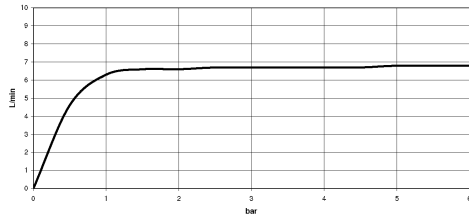

28 016 979

- Three or five settings: COMPACT RAIN, COMPACT SOFT FLOW, COMPACT AQUAPRESSURE FLOW, max. flow rate 6.8 l/min (at 3 bar)
- with anti-scale system
- spray head Ø 130 mm
- 1/2" connection
- This product can help a building meet the requirements of Green Building Rating Systems, e.g. LEED®, BREEAM®, DGNB

Intrinsic protection against back flow.

Fits: IMO, LULU, MADISON, MEM, TARA, CL.1, LISSÉ, VAIA, META, CYO

	Light Gold	28 016 979-26 0050
	Chrome	28 016 979-00 0050
	Brushed Platinum	28 016 979-06 0050
	Platinum	28 016 979-08 0050
	Dark Chrome	28 016 979-19 0050
	Brushed Light Gold	28 016 979-27 0050
	Brushed Durabronze (23kt Gold)	28 016 979-28 0050
	Matte Black	28 016 979-33 0050
	Brushed Bronze	28 016 979-42 0010
	Brushed Bronze	28 016 979-42 0050
	Brushed Champagne (22kt Gold)	28 016 979-46 0050
	Champagne (22kt Gold)	28 016 979-47 0050
	Brushed Chrome	28 016 979-93 0050
	Brushed Dark Platinum	28 016 979-99 0050

Hand shower - Light Gold

28 016 979

mm [inches]

Flow rate chart

28 016 979

Product version from 7/1/2022

Parts for other
finishes can be found
here: [Chrome](#)

Hand shower - Light Gold