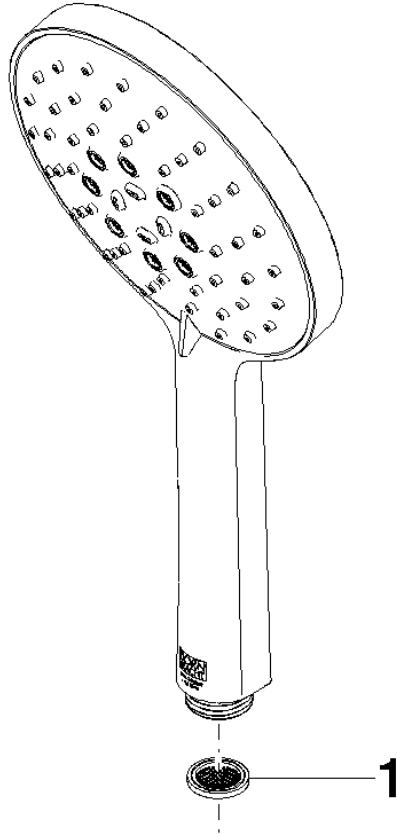

28 016 979

- Three or five settings: COMPACT RAIN, COMPACT SOFT FLOW, COMPACT AQUAPRESSURE FLOW, max. flow rate 6.8 l/min (at 3 bar)
- with anti-scale system
- spray head Ø 130 mm
- 1/2" connection
- This product can help a building meet the requirements of Green Building Rating Systems, e.g. LEED®, BREEAM®, DGNB

Intrinsic protection against back flow.

Fits: IMO, LULU, MADISON, MEM, TARA, CL.1, LISSÉ, VAIA, META, CYO

	Light Gold	28 016 979-26 0050
	Chrome	28 016 979-00 0050
	Brushed Platinum	28 016 979-06 0050
	Platinum	28 016 979-08 0050
	Dark Chrome	28 016 979-19 0050
	Brushed Light Gold	28 016 979-27 0050
	Brushed Durabronze (23kt Gold)	28 016 979-28 0050
	Matte Black	28 016 979-33 0050
	Brushed Bronze	28 016 979-42 0010
	Brushed Bronze	28 016 979-42 0050
	Brushed Champagne (22kt Gold)	28 016 979-46 0050
	Champagne (22kt Gold)	28 016 979-47 0050
	Brushed Chrome	28 016 979-93 0050
	Brushed Dark Platinum	28 016 979-99 0050

Hand shower - Light Gold

28 016 979

mm [inches]

Flow rate chart

28 016 979

Product version from 7/1/2022

Parts for other
finishes can be found
here: [Chrome](#)

Hand shower - Light Gold