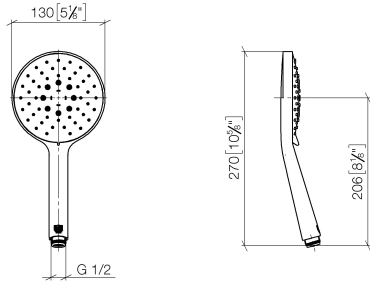

28 016 979

- Three or five settings: COMPACT RAIN, COMPACT SOFT FLOW, COMPACT AQUAPRESSURE FLOW, max. flow rate 6.8 l/min (at 3 bar)
- with anti-scale system
- spray head Ø 130 mm
- 1/2" connection
- This product can help a building meet the requirements of Green Building Rating Systems, e.g. LEED®, BREEAM®, DGNB

Intrinsic protection against back flow.

Fits: IMO, LULU, MADISON, MEM, TARA, CL.1, LISSÉ, VAIA, META, CYO

	Brushed Light Gold	28 016 979-27 0050
	Chrome	28 016 979-00 0050
	Brushed Platinum	28 016 979-06 0050
	Platinum	28 016 979-08 0050
	Dark Chrome	28 016 979-19 0050
	Light Gold	28 016 979-26 0050
	Brushed Durabronze (23kt Gold)	28 016 979-28 0050
	Matte Black	28 016 979-33 0050
	Brushed Bronze	28 016 979-42 0010
	Brushed Bronze	28 016 979-42 0050
	Brushed Champagne (22kt Gold)	28 016 979-46 0050
	Champagne (22kt Gold)	28 016 979-47 0050
	Brushed Chrome	28 016 979-93 0050
	Brushed Dark Platinum	28 016 979-99 0050

28 016 979

mm [inches]

Flow rate chart

28 016 979

Product version from 7/1/2022

Parts for other
finishes can be found
here: [Chrome](#)

Hand shower - Brushed Light Gold

IMO