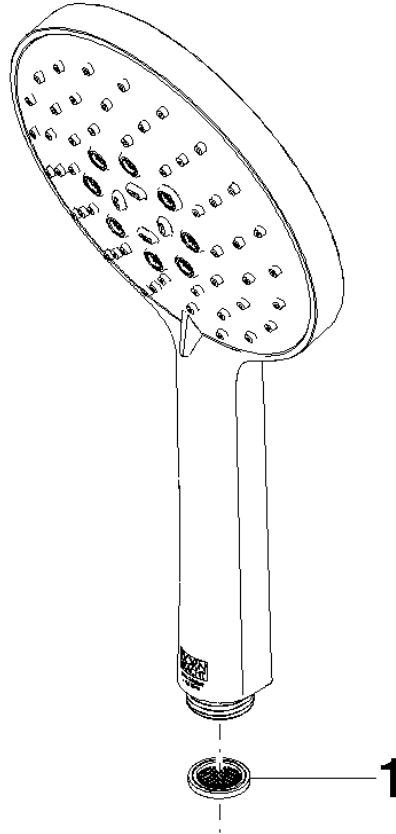

28 016 979

- Three or five settings: COMPACT RAIN, COMPACT SOFT FLOW, COMPACT AQUAPRESSURE FLOW, max. flow rate 6.8 l/min (at 3 bar)
- with anti-scale system
- spray head Ø 130 mm
- 1/2" connection
- This product can help a building meet the requirements of Green Building Rating Systems, e.g. LEED®, BREEAM®, DGNB

Intrinsic protection against back flow.

Fits: IMO, LULU, MADISON, MEM, TARA, CL.1, LISSÉ, VAIA, META, CYO

	Brushed Light Gold	28 016 979-27 0050
	Chrome	28 016 979-00 0050
	Brushed Platinum	28 016 979-06 0050
	Platinum	28 016 979-08 0050
	Dark Chrome	28 016 979-19 0050
	Light Gold	28 016 979-26 0050
	Brushed Durabronze (23kt Gold)	28 016 979-28 0050
	Matte Black	28 016 979-33 0050
	Brushed Bronze	28 016 979-42 0010
	Brushed Bronze	28 016 979-42 0050
	Brushed Champagne (22kt Gold)	28 016 979-46 0050
	Champagne (22kt Gold)	28 016 979-47 0050
	Brushed Chrome	28 016 979-93 0050
	Brushed Dark Platinum	28 016 979-99 0050

28 016 979

mm [inches]

Flow rate chart

28 016 979

Product version from 7/1/2022

Parts for other
finishes can be found
here: [Chrome](#)

Hand shower - Brushed Light Gold

IMO