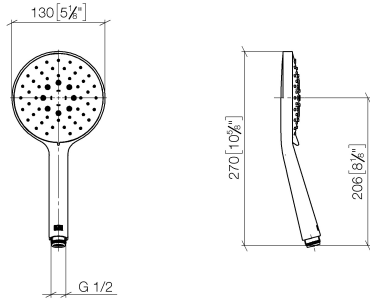

Hand shower - Brushed Durabross (23kt Gold)

IMO

28 016 979

- Three or five settings: COMPACT RAIN, COMPACT SOFT FLOW, COMPACT AQUAPRESSURE FLOW, max. flow rate 15 l/min (at 3 bar)
- with anti-scale system
- spray head Ø 130 mm
- 1/2" connection
- WRAS 2009011

Intrinsic protection against back flow.

Fits: IMO, LULU, MADISON, MEM, TARA, CL.1, LISSÉ, VAIA, META, CYO

	Brushed Durabross (23kt Gold)	28 016 979-28
	Chrome	28 016 979-00 0050
	Brushed Platinum	28 016 979-06 0050
	Platinum	28 016 979-08 0050
	Dark Chrome	28 016 979-19 0050
	Light Gold	28 016 979-26 0050
	Brushed Light Gold	28 016 979-27 0050
	Brushed Durabross (23kt Gold)	28 016 979-28 0050
	Matte Black	28 016 979-33 0050
	Brushed Bronze	28 016 979-42 0010
	Brushed Bronze	28 016 979-42 0050
	Brushed Champagne (22kt Gold)	28 016 979-46 0050
	Champagne (22kt Gold)	28 016 979-47 0050
	Brushed Chrome	28 016 979-93 0050
	Brushed Dark Platinum	28 016 979-99 0050

28 016 979

mm [inches]

Flow rate chart

Codes & Standards

DIN 4109

EN 1112

ISO 3822

Scottish Water
Byelaws