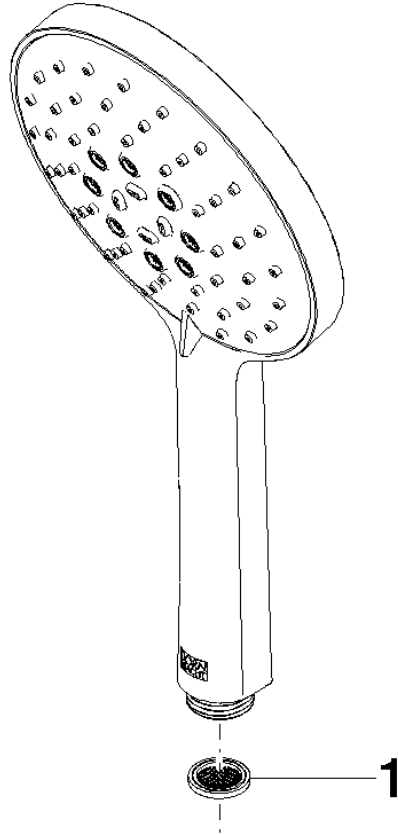

Hand shower - Brushed Durabross (23kt Gold)

IMO

28 016 979

- Three or five settings: COMPACT RAIN, COMPACT SOFT FLOW, COMPACT AQUAPRESSURE FLOW, max. flow rate 15 l/min (at 3 bar)
- with anti-scale system
- spray head Ø 130 mm
- 1/2" connection
- WRAS 2009011

28 016 979

mm [inches]

Flow rate chart

Codes & Standards

DIN 4109

EN 1112

ISO 3822

Scottish Water
Byelaws

UK Water Supply
Regulations

Ü-Zeichen

Hand shower - Brushed Durabrass (23kt Gold)

IMO

28 016 979

Certificates

WRAS_2009

LGA_29

DVGW_DW-
6517DN0

28 016 979

Product version from 4/1/2024

Parts for other
finishes can be found
here: [Chrome](#)

Hand shower - Brushed Durabrass (23kt Gold)

IMO

28 016 979

Spare parts list