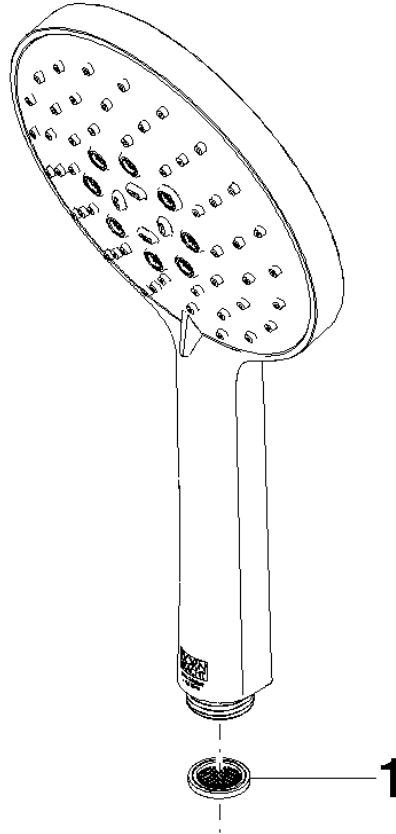

Hand shower - Brushed Durabross (23kt Gold)

IMO

28 016 979

- Three or five settings: COMPACT RAIN, COMPACT SOFT FLOW, COMPACT AQUAPRESSURE FLOW, max. flow rate 6.8 l/min (at 3 bar)
- with anti-scale system
- spray head Ø 130 mm
- 1/2" connection
- This product can help a building meet the requirements of Green Building Rating Systems, e.g. LEED®, BREEAM®, DGNB

Intrinsic protection against back flow.

Fits: IMO, LULU, MADISON, MEM, TARA, CL.1, LISSÉ, VAIA, META, CYO

	Brushed Durabross (23kt Gold)	28 016 979-28 0050
	Chrome	28 016 979-00 0050
	Brushed Platinum	28 016 979-06 0050
	Platinum	28 016 979-08 0050
	Dark Chrome	28 016 979-19 0050
	Light Gold	28 016 979-26 0050
	Brushed Light Gold	28 016 979-27 0050
	Matte Black	28 016 979-33 0050
	Brushed Bronze	28 016 979-42 0010
	Brushed Bronze	28 016 979-42 0050
	Brushed Champagne (22kt Gold)	28 016 979-46 0050
	Champagne (22kt Gold)	28 016 979-47 0050
	Brushed Chrome	28 016 979-93 0050
	Brushed Dark Platinum	28 016 979-99 0050

28 016 979

mm [inches]

Flow rate chart

28 016 979

Product version from 7/1/2022

Parts for other
finishes can be found
here: [Chrome](#)

Hand shower - Brushed Durabrass (23kt Gold)

IMO