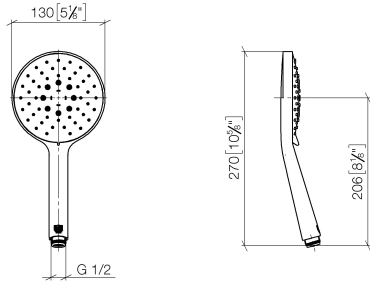

Hand shower - Brushed Durabross (23kt Gold)

IMO

28 016 979

- Three or five settings: COMPACT RAIN, COMPACT SOFT FLOW, COMPACT AQUAPRESSURE FLOW, max. flow rate 6.8 l/min (at 3 bar)
- with anti-scale system
- spray head Ø 130 mm
- 1/2" connection
- This product can help a building meet the requirements of Green Building Rating Systems, e.g. LEED®, BREEAM®, DGNB

Intrinsic protection against back flow.

Fits: IMO, LULU, MADISON, MEM, TARA, CL.1, LISSÉ, VAIA, META, CYO

	Brushed Durabross (23kt Gold)	28 016 979-28 0050
	Chrome	28 016 979-00 0050
	Brushed Platinum	28 016 979-06 0050
	Platinum	28 016 979-08 0050
	Dark Chrome	28 016 979-19 0050
	Light Gold	28 016 979-26 0050
	Brushed Light Gold	28 016 979-27 0050
	Matte Black	28 016 979-33 0050
	Brushed Bronze	28 016 979-42 0010
	Brushed Bronze	28 016 979-42 0050
	Brushed Champagne (22kt Gold)	28 016 979-46 0050
	Champagne (22kt Gold)	28 016 979-47 0050
	Brushed Chrome	28 016 979-93 0050
	Brushed Dark Platinum	28 016 979-99 0050

28 016 979

mm [inches]

Flow rate chart

28 016 979

Product version from 7/1/2022

Parts for other
finishes can be found
here: [Chrome](#)

Hand shower - Brushed Durabrass (23kt Gold)

IMO