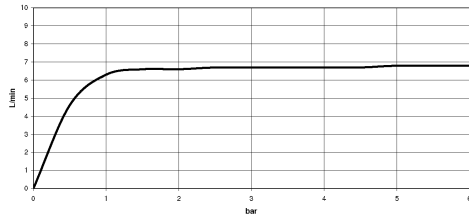

28 016 979

- Three or five settings: COMPACT RAIN, COMPACT SOFT FLOW, COMPACT AQUAPRESSURE FLOW, max. flow rate 6.8 l/min (at 3 bar)
- with anti-scale system
- spray head Ø 130 mm
- 1/2" connection
- This product can help a building meet the requirements of Green Building Rating Systems, e.g. LEED®, BREEAM®, DGNB

Intrinsic protection against back flow.

Fits: IMO, LULU, MADISON, MEM, TARA, CL.1, LISSÉ, VAIA, META, CYO

	Matte Black	28 016 979-33 0050
	Chrome	28 016 979-00 0050
	Brushed Platinum	28 016 979-06 0050
	Platinum	28 016 979-08 0050
	Dark Chrome	28 016 979-19 0050
	Light Gold	28 016 979-26 0050
	Brushed Light Gold	28 016 979-27 0050
	Brushed Durabronze (23kt Gold)	28 016 979-28 0050
	Brushed Bronze	28 016 979-42 0010
	Brushed Bronze	28 016 979-42 0050
	Brushed Champagne (22kt Gold)	28 016 979-46 0050
	Champagne (22kt Gold)	28 016 979-47 0050
	Brushed Chrome	28 016 979-93 0050
	Brushed Dark Platinum	28 016 979-99 0050

Hand shower - Matte Black

28 016 979

mm [inches]

Flow rate chart

28 016 979

Product version from 7/1/2022

Parts for other
finishes can be found
here: [Chrome](#)

Hand shower - Matte Black