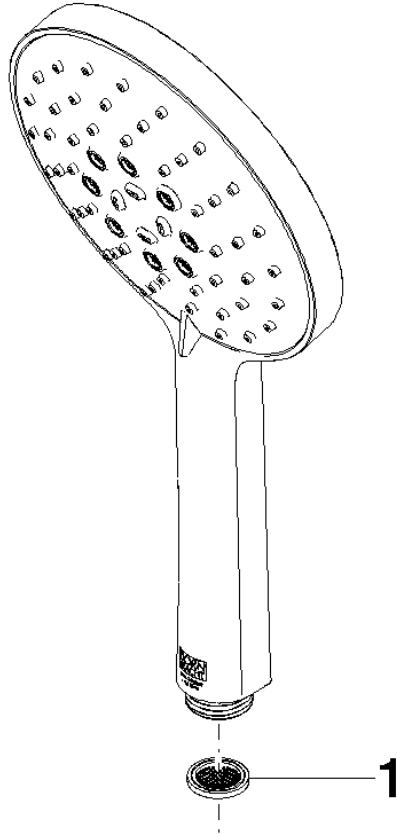

28 016 979

- Three or five settings: COMPACT RAIN, COMPACT SOFT FLOW, COMPACT AQUAPRESSURE FLOW, max. flow rate 6.8 l/min (at 3 bar)
- with anti-scale system
- spray head Ø 130 mm
- 1/2" connection
- This product can help a building meet the requirements of Green Building Rating Systems, e.g. LEED®, BREEAM®, DGNB

Intrinsic protection against back flow.

Fits: IMO, LULU, MADISON, MEM, TARA, CL.1, LISSÉ, VAIA, META, CYO

	Matte Black	28 016 979-33 0050
	Chrome	28 016 979-00 0050
	Brushed Platinum	28 016 979-06 0050
	Platinum	28 016 979-08 0050
	Dark Chrome	28 016 979-19 0050
	Light Gold	28 016 979-26 0050
	Brushed Light Gold	28 016 979-27 0050
	Brushed Durabronze (23kt Gold)	28 016 979-28 0050
	Brushed Bronze	28 016 979-42 0010
	Brushed Bronze	28 016 979-42 0050
	Brushed Champagne (22kt Gold)	28 016 979-46 0050
	Champagne (22kt Gold)	28 016 979-47 0050
	Brushed Chrome	28 016 979-93 0050
	Brushed Dark Platinum	28 016 979-99 0050

Hand shower - Matte Black

28 016 979

mm [inches]

Flow rate chart

28 016 979

Product version from 7/1/2022

Parts for other
finishes can be found
here: [Chrome](#)

Hand shower - Matte Black