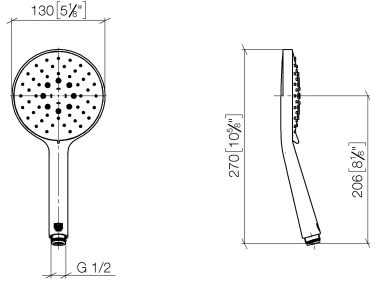

28 016 979

- Three or five settings: COMPACT RAIN, COMPACT SOFT FLOW, COMPACT AQUAPRESSURE FLOW, max. flow rate 6.8 l/min (at 3 bar)
- with anti-scale system
- spray head Ø 130 mm
- 1/2" connection
- This product can help a building meet the requirements of Green Building Rating Systems, e.g. LEED®, BREEAM®, DGNB

Intrinsic protection against back flow.

Fits: IMO, LULU, MADISON, MEM, TARA, CL.1, LISSÉ, VAIA, META, CYO

	Matte Black	28 016 979-33 0050
	Chrome	28 016 979-00 0050
	Brushed Platinum	28 016 979-06 0050
	Platinum	28 016 979-08 0050
	Dark Chrome	28 016 979-19 0050
	Light Gold	28 016 979-26 0050
	Brushed Light Gold	28 016 979-27 0050
	Brushed Durabronze (23kt Gold)	28 016 979-28 0050
	Brushed Bronze	28 016 979-42 0010
	Brushed Bronze	28 016 979-42 0050
	Brushed Champagne (22kt Gold)	28 016 979-46 0050
	Champagne (22kt Gold)	28 016 979-47 0050
	Brushed Chrome	28 016 979-93 0050
	Brushed Dark Platinum	28 016 979-99 0050

Hand shower - Matte Black

28 016 979

mm [inches]

Flow rate chart

28 016 979

Product version from 7/1/2022

Parts for other
finishes can be found
here: [Chrome](#)

Hand shower - Matte Black