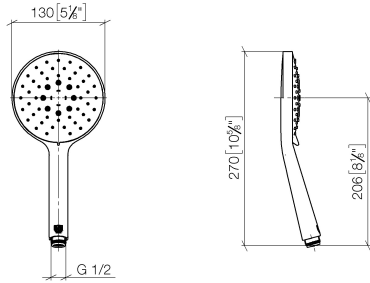

28 016 979

- Three or five settings: COMPACT RAIN, COMPACT SOFT FLOW, COMPACT AQUAPRESSURE FLOW, max. flow rate 6.8 l/min (at 3 bar)
- with anti-scale system
- spray head Ø 130 mm
- 1/2" connection
- This product can help a building meet the requirements of Green Building Rating Systems, e.g. LEED®, BREEAM®, DGNB

Intrinsic protection against back flow.

Fits: IMO, LULU, MADISON, MEM, TARA, CL.1, LISSÉ, VAIA, META, CYO

	Brushed Bronze	28 016 979-42 0010
	Chrome	28 016 979-00 0050
	Brushed Platinum	28 016 979-06 0050
	Platinum	28 016 979-08 0050
	Dark Chrome	28 016 979-19 0050
	Light Gold	28 016 979-26 0050
	Brushed Light Gold	28 016 979-27 0050
	Brushed Durabronze (23kt Gold)	28 016 979-28 0050
	Matte Black	28 016 979-33 0050
	Brushed Bronze	28 016 979-42 0050
	Brushed Champagne (22kt Gold)	28 016 979-46 0050
	Champagne (22kt Gold)	28 016 979-47 0050
	Brushed Chrome	28 016 979-93 0050
	Brushed Dark Platinum	28 016 979-99 0050

28 016 979

mm [inches]

Flow rate chart

Codes & Standards

DIN 4109

ISO 3822

Ü-Zeichen