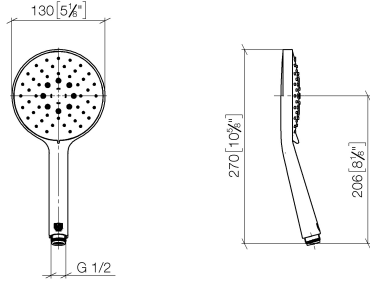

28 016 979

- Three or five settings: COMPACT RAIN, COMPACT SOFT FLOW, COMPACT AQUAPRESSURE FLOW, max. flow rate 6.8 l/min (at 3 bar)
- with anti-scale system
- spray head Ø 130 mm
- 1/2" connection
- This product can help a building meet the requirements of Green Building Rating Systems, e.g. LEED®, BREEAM®, DGNB

Intrinsic protection against back flow.

Fits: IMO, LULU, MADISON, MEM, TARA, CL.1, LISSÉ, VAIA, META, CYO

	Brushed Bronze	28 016 979-42 0050
	Chrome	28 016 979-00 0050
	Brushed Platinum	28 016 979-06 0050
	Platinum	28 016 979-08 0050
	Dark Chrome	28 016 979-19 0050
	Light Gold	28 016 979-26 0050
	Brushed Light Gold	28 016 979-27 0050
	Brushed Durabronze (23kt Gold)	28 016 979-28 0050
	Matte Black	28 016 979-33 0050
	Brushed Bronze	28 016 979-42 0010
	Brushed Champagne (22kt Gold)	28 016 979-46 0050
	Champagne (22kt Gold)	28 016 979-47 0050
	Brushed Chrome	28 016 979-93 0050
	Brushed Dark Platinum	28 016 979-99 0050

28 016 979

mm [inches]

Flow rate chart

28 016 979

**Product version from 7/1/2022**

Parts for other  
finishes can be found  
here: [Chrome](#)