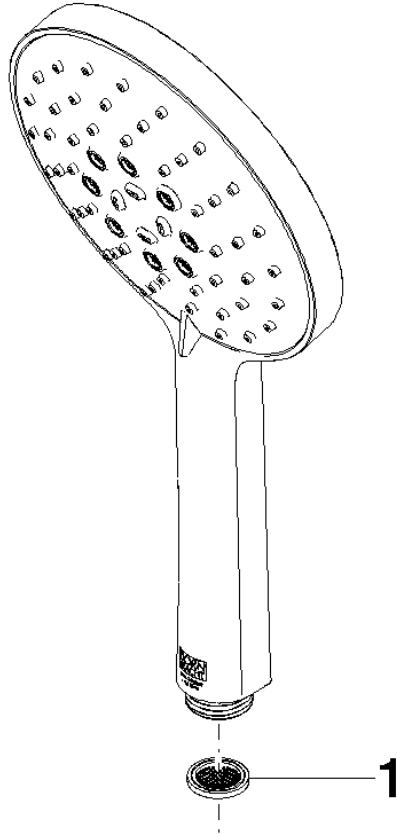

28 016 979

- Three or five settings: COMPACT RAIN, COMPACT SOFT FLOW, COMPACT AQUAPRESSURE FLOW, max. flow rate 6.8 l/min (at 3 bar)
- with anti-scale system
- spray head Ø 130 mm
- 1/2" connection
- This product can help a building meet the requirements of Green Building Rating Systems, e.g. LEED®, BREEAM®, DGNB

Intrinsic protection against back flow.

Fits: IMO, LULU, MADISON, MEM, TARA, CL.1, LISSÉ, VAIA, META, CYO

	Brushed Bronze	28 016 979-42 0050
	Chrome	28 016 979-00 0050
	Brushed Platinum	28 016 979-06 0050
	Platinum	28 016 979-08 0050
	Dark Chrome	28 016 979-19 0050
	Light Gold	28 016 979-26 0050
	Brushed Light Gold	28 016 979-27 0050
	Brushed Durabronze (23kt Gold)	28 016 979-28 0050
	Matte Black	28 016 979-33 0050
	Brushed Bronze	28 016 979-42 0010
	Brushed Champagne (22kt Gold)	28 016 979-46 0050
	Champagne (22kt Gold)	28 016 979-47 0050
	Brushed Chrome	28 016 979-93 0050
	Brushed Dark Platinum	28 016 979-99 0050

28 016 979

mm [inches]

Flow rate chart

28 016 979

**Product version from 7/1/2022**

Parts for other  
finishes can be found  
here: [Chrome](#)

## Spare parts list