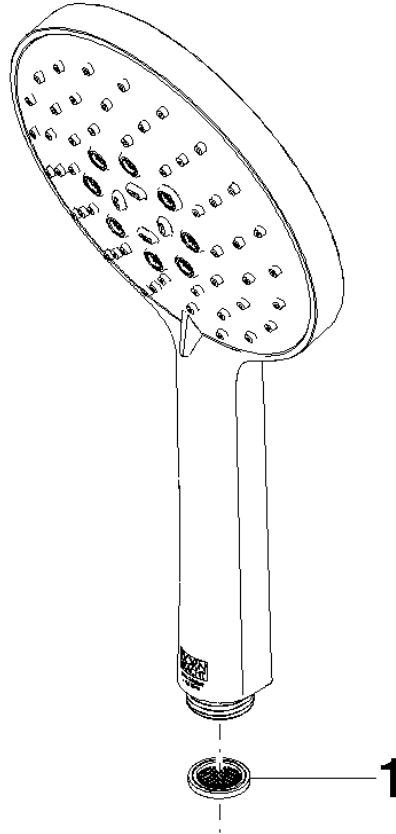

Hand shower - Brushed Champagne (22kt Gold)

IMO

28 016 979

- Three or five settings: COMPACT RAIN, COMPACT SOFT FLOW, COMPACT AQUAPRESSURE FLOW, max. flow rate 6.8 l/min (at 3 bar)
- with anti-scale system
- spray head Ø 130 mm
- 1/2" connection
- This product can help a building meet the requirements of Green Building Rating Systems, e.g. LEED®, BREEAM®, DGNB

Intrinsic protection against back flow.

Fits: IMO, LULU, MADISON, MEM, TARA, CL.1, LISSÉ, VAIA, META, CYO

	Brushed Champagne (22kt Gold)	28 016 979-46 0050
	Chrome	28 016 979-00 0050
	Brushed Platinum	28 016 979-06 0050
	Platinum	28 016 979-08 0050
	Dark Chrome	28 016 979-19 0050
	Light Gold	28 016 979-26 0050
	Brushed Light Gold	28 016 979-27 0050
	Brushed Durabronze (23kt Gold)	28 016 979-28 0050
	Matte Black	28 016 979-33 0050
	Brushed Bronze	28 016 979-42 0010
	Brushed Bronze	28 016 979-42 0050
	Champagne (22kt Gold)	28 016 979-47 0050
	Brushed Chrome	28 016 979-93 0050
	Brushed Dark Platinum	28 016 979-99 0050

Hand shower - Brushed Champagne (22kt Gold)

28 016 979

mm [inches]

Flow rate chart

28 016 979

Product version from 7/1/2022

Parts for other
finishes can be found
here: [Chrome](#)

Hand shower - Brushed Champagne (22kt Gold)