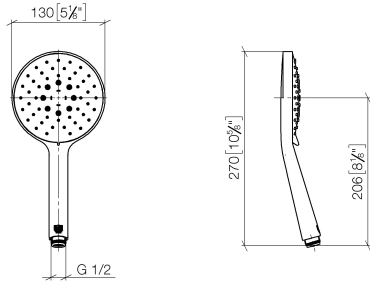

Hand shower - Brushed Champagne (22kt Gold)

IMO

28 016 979

- Three or five settings: COMPACT RAIN, COMPACT SOFT FLOW, COMPACT AQUAPRESSURE FLOW, max. flow rate 6.8 l/min (at 3 bar)
- with anti-scale system
- spray head Ø 130 mm
- 1/2" connection
- This product can help a building meet the requirements of Green Building Rating Systems, e.g. LEED®, BREEAM®, DGNB

Intrinsic protection against back flow.

Fits: IMO, LULU, MADISON, MEM, TARA, CL.1, LISSÉ, VAIA, META, CYO

	Brushed Champagne (22kt Gold)	28 016 979-46 0050
	Chrome	28 016 979-00 0050
	Brushed Platinum	28 016 979-06 0050
	Platinum	28 016 979-08 0050
	Dark Chrome	28 016 979-19 0050
	Light Gold	28 016 979-26 0050
	Brushed Light Gold	28 016 979-27 0050
	Brushed Durabronze (23kt Gold)	28 016 979-28 0050
	Matte Black	28 016 979-33 0050
	Brushed Bronze	28 016 979-42 0010
	Brushed Bronze	28 016 979-42 0050
	Champagne (22kt Gold)	28 016 979-47 0050
	Brushed Chrome	28 016 979-93 0050
	Brushed Dark Platinum	28 016 979-99 0050

Hand shower - Brushed Champagne (22kt Gold)

28 016 979

mm [inches]

Flow rate chart

28 016 979

Product version from 7/1/2022

Parts for other
finishes can be found
here: [Chrome](#)

Hand shower - Brushed Champagne (22kt Gold)