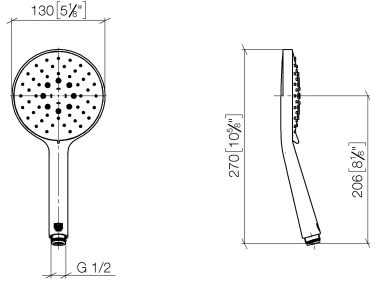

Hand shower - Champagne (22kt Gold)

IMO

28 016 979

- Three or five settings: COMPACT RAIN, COMPACT SOFT FLOW, COMPACT AQUAPRESSURE FLOW, max. flow rate 6.8 l/min (at 3 bar)
- with anti-scale system
- spray head Ø 130 mm
- 1/2" connection
- This product can help a building meet the requirements of Green Building Rating Systems, e.g. LEED®, BREEAM®, DGNB

Intrinsic protection against back flow.

Fits: IMO, LULU, MADISON, MEM, TARA, CL.1, LISSÉ, VAIA, META, CYO

	Champagne (22kt Gold)	28 016 979-47 0050
	Chrome	28 016 979-00 0050
	Brushed Platinum	28 016 979-06 0050
	Platinum	28 016 979-08 0050
	Dark Chrome	28 016 979-19 0050
	Light Gold	28 016 979-26 0050
	Brushed Light Gold	28 016 979-27 0050
	Brushed Durabronze (23kt Gold)	28 016 979-28 0050
	Matte Black	28 016 979-33 0050
	Brushed Bronze	28 016 979-42 0010
	Brushed Bronze	28 016 979-42 0050
	Brushed Champagne (22kt Gold)	28 016 979-46 0050
	Brushed Chrome	28 016 979-93 0050
	Brushed Dark Platinum	28 016 979-99 0050

Hand shower - Champagne (22kt Gold)

IMO

28 016 979

mm [inches]

Flow rate chart

28 016 979

Product version from 7/1/2022

Parts for other
finishes can be found
here: [Chrome](#)