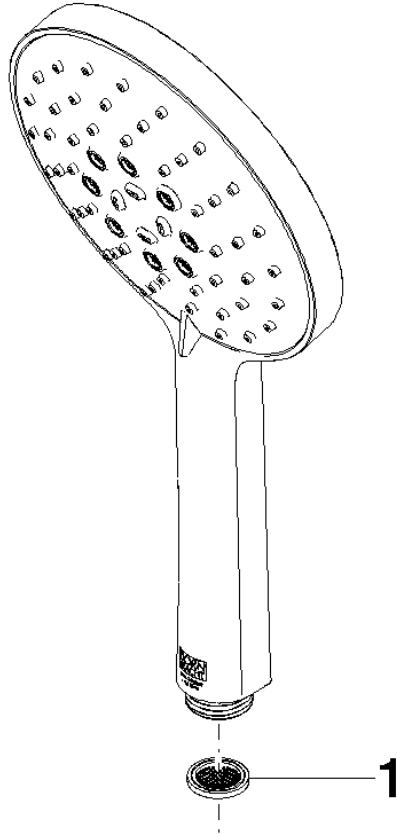

Hand shower - Champagne (22kt Gold)

IMO

28 016 979

- Three or five settings: COMPACT RAIN, COMPACT SOFT FLOW, COMPACT AQUAPRESSURE FLOW, max. flow rate 6.8 l/min (at 3 bar)
- with anti-scale system
- spray head Ø 130 mm
- 1/2" connection
- This product can help a building meet the requirements of Green Building Rating Systems, e.g. LEED®, BREEAM®, DGNB

Intrinsic protection against back flow.

Fits: IMO, LULU, MADISON, MEM, TARA, CL.1, LISSÉ, VAIA, META, CYO

	Champagne (22kt Gold)	28 016 979-47 0050
	Chrome	28 016 979-00 0050
	Brushed Platinum	28 016 979-06 0050
	Platinum	28 016 979-08 0050
	Dark Chrome	28 016 979-19 0050
	Light Gold	28 016 979-26 0050
	Brushed Light Gold	28 016 979-27 0050
	Brushed Durabronze (23kt Gold)	28 016 979-28 0050
	Matte Black	28 016 979-33 0050
	Brushed Bronze	28 016 979-42 0010
	Brushed Bronze	28 016 979-42 0050
	Brushed Champagne (22kt Gold)	28 016 979-46 0050
	Brushed Chrome	28 016 979-93 0050
	Brushed Dark Platinum	28 016 979-99 0050

Hand shower - Champagne (22kt Gold)

IMO

28 016 979

mm [inches]

Flow rate chart

28 016 979

Product version from 7/1/2022

Parts for other
finishes can be found
here: [Chrome](#)

Hand shower - Champagne (22kt Gold)

IMO

28 016 979

Spare parts list

Product version from 7/1/2022

No.	Item Number	Name	Quantity used	Delivery time
	09 23 01 039 90	sieve	1	2