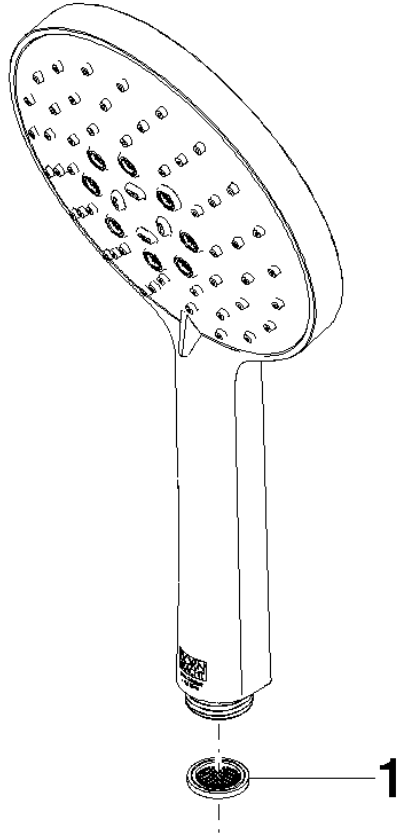

28 016 979

- Three or five settings: COMPACT RAIN, COMPACT SOFT FLOW, COMPACT AQUAPRESSURE FLOW, max. flow rate 6.8 l/min (at 3 bar)
- with anti-scale system
- spray head Ø 130 mm
- 1/2" connection
- This product can help a building meet the requirements of Green Building Rating Systems, e.g. LEED®, BREEAM®, DGNB

Intrinsic protection against back flow.

Fits: IMO, LULU, MADISON, MEM, TARA, CL.1, LISSÉ, VAIA, META, CYO

	Brushed Chrome	28 016 979-93 0050
	Chrome	28 016 979-00 0050
	Brushed Platinum	28 016 979-06 0050
	Platinum	28 016 979-08 0050
	Dark Chrome	28 016 979-19 0050
	Light Gold	28 016 979-26 0050
	Brushed Light Gold	28 016 979-27 0050
	Brushed Durabronze (23kt Gold)	28 016 979-28 0050
	Matte Black	28 016 979-33 0050
	Brushed Bronze	28 016 979-42 0010
	Brushed Bronze	28 016 979-42 0050
	Brushed Champagne (22kt Gold)	28 016 979-46 0050
	Champagne (22kt Gold)	28 016 979-47 0050
	Brushed Dark Platinum	28 016 979-99 0050

Hand shower - Brushed Chrome

28 016 979

mm [inches]

Flow rate chart

28 016 979

Product version from 7/1/2022

Parts for other
finishes can be found
here: [Chrome](#)

Hand shower - Brushed Chrome