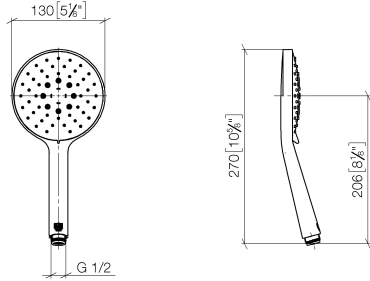

28 016 979

- Three or five settings: COMPACT RAIN, COMPACT SOFT FLOW, COMPACT AQUAPRESSURE FLOW, max. flow rate 6.8 l/min (at 3 bar)
- with anti-scale system
- spray head Ø 130 mm
- 1/2" connection
- This product can help a building meet the requirements of Green Building Rating Systems, e.g. LEED®, BREEAM®, DGNB

Intrinsic protection against back flow.

Fits: IMO, LULU, MADISON, MEM, TARA, CL.1, LISSÉ, VAIA, META, CYO

	Brushed Chrome	28 016 979-93 0050
	Chrome	28 016 979-00 0050
	Brushed Platinum	28 016 979-06 0050
	Platinum	28 016 979-08 0050
	Dark Chrome	28 016 979-19 0050
	Light Gold	28 016 979-26 0050
	Brushed Light Gold	28 016 979-27 0050
	Brushed Durabronze (23kt Gold)	28 016 979-28 0050
	Matte Black	28 016 979-33 0050
	Brushed Bronze	28 016 979-42 0010
	Brushed Bronze	28 016 979-42 0050
	Brushed Champagne (22kt Gold)	28 016 979-46 0050
	Champagne (22kt Gold)	28 016 979-47 0050
	Brushed Dark Platinum	28 016 979-99 0050

Hand shower - Brushed Chrome

28 016 979

mm [inches]

Flow rate chart

28 016 979

Product version from 7/1/2022

Parts for other
finishes can be found
here: [Chrome](#)

Hand shower - Brushed Chrome