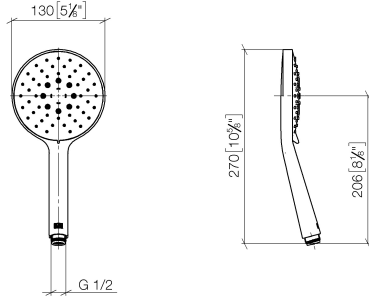

## Hand shower - Brushed Dark Platinum

IMO

28 016 979

- Three or five settings: COMPACT RAIN, COMPACT SOFT FLOW, COMPACT AQUAPRESSURE FLOW, max. flow rate 15 l/min (at 3 bar)
- with anti-scale system
- spray head Ø 130 mm
- 1/2" connection
- WRAS 2009011

Intrinsic protection against back flow.

Fits: IMO, LULU, MADISON, MEM, TARA, CL.1, LISSÉ, VAIA, META, CYO

	Brushed Dark Platinum	28 016 979-99
	Chrome	28 016 979-00 0050
	Brushed Platinum	28 016 979-06 0050
	Platinum	28 016 979-08 0050
	Dark Chrome	28 016 979-19 0050
	Light Gold	28 016 979-26 0050
	Brushed Light Gold	28 016 979-27 0050
	Brushed Durabronze (23kt Gold)	28 016 979-28 0050
	Matte Black	28 016 979-33 0050
	Brushed Bronze	28 016 979-42 0010
	Brushed Bronze	28 016 979-42 0050
	Brushed Champagne (22kt Gold)	28 016 979-46 0050
	Champagne (22kt Gold)	28 016 979-47 0050
	Brushed Chrome	28 016 979-93 0050
	Brushed Dark Platinum	28 016 979-99 0050

28 016 979

mm [inches]

Flow rate chart

Codes & Standards

DIN 4109

EN 1112

ISO 3822

Scottish Water  
Byelaws