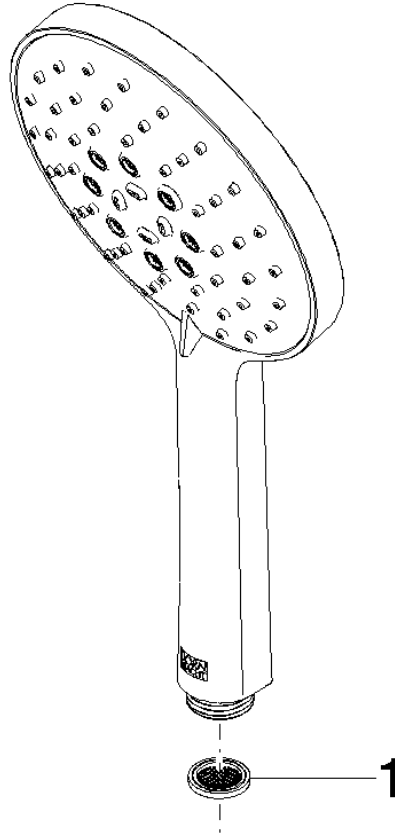

28 016 979

Product version from 4/1/2024

Parts for other
finishes can be found
here: [Chrome](#)