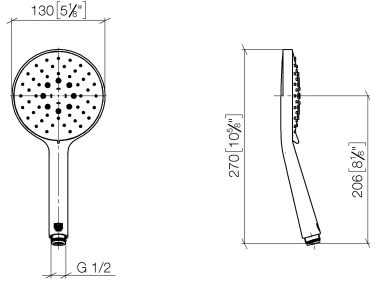

28 016 979

- Three or five settings: COMPACT RAIN, COMPACT SOFT FLOW, COMPACT AQUAPRESSURE FLOW, max. flow rate 6.8 l/min (at 3 bar)
- with anti-scale system
- spray head Ø 130 mm
- 1/2" connection
- This product can help a building meet the requirements of Green Building Rating Systems, e.g. LEED®, BREEAM®, DGNB

Intrinsic protection against back flow.

Fits: IMO, LULU, MADISON, MEM, TARA, CL.1, LISSÉ, VAIA, META, CYO

	Brushed Dark Platinum	28 016 979-99 0050
	Chrome	28 016 979-00 0050
	Brushed Platinum	28 016 979-06 0050
	Platinum	28 016 979-08 0050
	Dark Chrome	28 016 979-19 0050
	Light Gold	28 016 979-26 0050
	Brushed Light Gold	28 016 979-27 0050
	Brushed Durabronze (23kt Gold)	28 016 979-28 0050
	Matte Black	28 016 979-33 0050
	Brushed Bronze	28 016 979-42 0010
	Brushed Bronze	28 016 979-42 0050
	Brushed Champagne (22kt Gold)	28 016 979-46 0050
	Champagne (22kt Gold)	28 016 979-47 0050
	Brushed Chrome	28 016 979-93 0050

28 016 979

mm [inches]

Flow rate chart

28 016 979

Product version from 7/1/2022

Parts for other
finishes can be found
here: [Chrome](#)

Hand shower - Brushed Dark Platinum

IMO