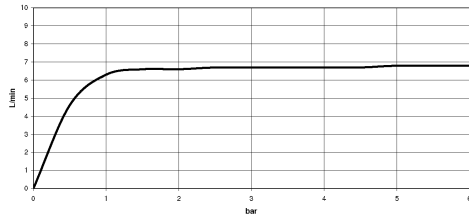

28 016 979

- Three or five settings: COMPACT RAIN, COMPACT SOFT FLOW, COMPACT AQUAPRESSURE FLOW, max. flow rate 6.8 l/min (at 3 bar)
- with anti-scale system
- spray head Ø 130 mm
- 1/2" connection
- This product can help a building meet the requirements of Green Building Rating Systems, e.g. LEED®, BREEAM®, DGNB

Intrinsic protection against back flow.

Fits: IMO, LULU, MADISON, MEM, TARA, CL.1, LISSÉ, VAIA, META, CYO

	Brushed Dark Platinum	28 016 979-99 0050
	Chrome	28 016 979-00 0050
	Brushed Platinum	28 016 979-06 0050
	Platinum	28 016 979-08 0050
	Dark Chrome	28 016 979-19 0050
	Light Gold	28 016 979-26 0050
	Brushed Light Gold	28 016 979-27 0050
	Brushed Durabronze (23kt Gold)	28 016 979-28 0050
	Matte Black	28 016 979-33 0050
	Brushed Bronze	28 016 979-42 0010
	Brushed Bronze	28 016 979-42 0050
	Brushed Champagne (22kt Gold)	28 016 979-46 0050
	Champagne (22kt Gold)	28 016 979-47 0050
	Brushed Chrome	28 016 979-93 0050

28 016 979

mm [inches]

Flow rate chart

28 016 979

Product version from 7/1/2022

Parts for other
finishes can be found
here: [Chrome](#)

Hand shower - Brushed Dark Platinum

IMO