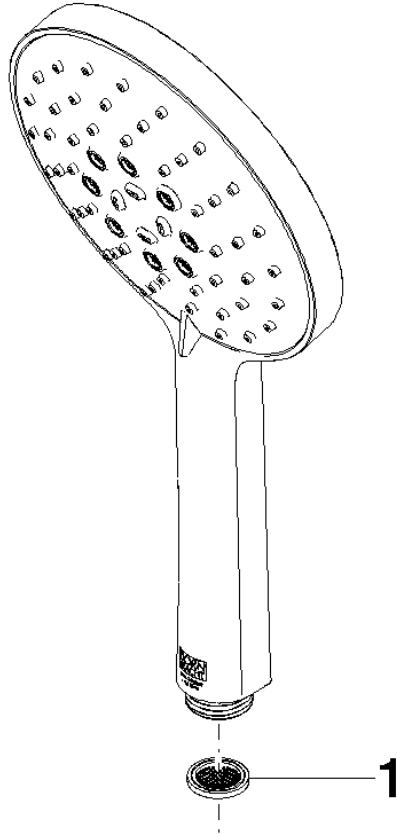

28 016 979

- Three or five settings: COMPACT RAIN, COMPACT SOFT FLOW, COMPACT AQUAPRESSURE FLOW, max. flow rate 6.8 l/min (at 3 bar)
- with anti-scale system
- spray head Ø 130 mm
- 1/2" connection
- This product can help a building meet the requirements of Green Building Rating Systems, e.g. LEED®, BREEAM®, DGNB

Intrinsic protection against back flow.

Fits: IMO, LULU, MADISON, MEM, TARA, CL.1, LISSÉ, VAIA, META, CYO

	Brushed Dark Platinum	28 016 979-99 0050
	Chrome	28 016 979-00 0050
	Brushed Platinum	28 016 979-06 0050
	Platinum	28 016 979-08 0050
	Dark Chrome	28 016 979-19 0050
	Light Gold	28 016 979-26 0050
	Brushed Light Gold	28 016 979-27 0050
	Brushed Durabronze (23kt Gold)	28 016 979-28 0050
	Matte Black	28 016 979-33 0050
	Brushed Bronze	28 016 979-42 0010
	Brushed Bronze	28 016 979-42 0050
	Brushed Champagne (22kt Gold)	28 016 979-46 0050
	Champagne (22kt Gold)	28 016 979-47 0050
	Brushed Chrome	28 016 979-93 0050

28 016 979

mm [inches]

Flow rate chart

28 016 979

Product version from 7/1/2022

Parts for other
finishes can be found
here: [Chrome](#)

Hand shower - Brushed Dark Platinum

IMO