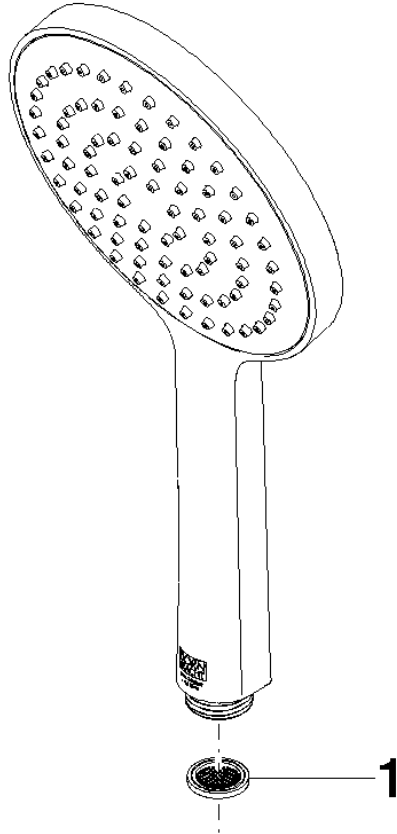

28 017 979

- COMPACT RAIN, max. flow rate 6.8 l/min (at 3 bar)
- with anti-scale system
- spray head Ø 130 mm
- 1/2" connection
- This product can help a building meet the requirements of Green Building Rating Systems, e.g. LEED®, BREEAM®, DGNB

Intrinsic protection against back flow.

Fits: IMO, LULU, MADISON, MEM, TARA, CL.1, LISSÉ, VAIA, META, CYO

	Chrome	28 017 979-00 0050
	Brushed Platinum	28 017 979-06 0050
	Platinum	28 017 979-08 0050
	Matte White	28 017 979-10 0050
	Dark Chrome	28 017 979-19 0050
	Light Gold	28 017 979-26 0050
	Brushed Light Gold	28 017 979-27 0050
	Brushed Durabronze (23kt Gold)	28 017 979-28 0050
	Matte Black	28 017 979-33 0050
	Brushed Bronze	28 017 979-42 0050
	Brushed Champagne (22kt Gold)	28 017 979-46 0050
	Champagne (22kt Gold)	28 017 979-47 0050
	Brushed Chrome	28 017 979-93 0050
	Brushed Dark Platinum	28 017 979-99 0050

# Hand shower - Chrome

28 017 979

mm [inches]

## Flow rate chart

**Product version from 7/1/2022**