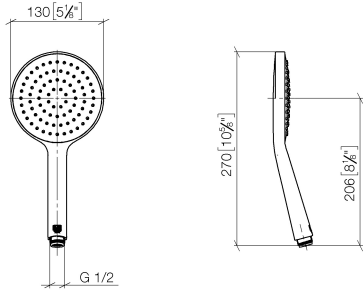

28 017 979

- COMPACT RAIN, max. flow rate 6.8 l/min (at 3 bar)
- with anti-scale system
- spray head Ø 130 mm
- 1/2" connection
- This product can help a building meet the requirements of Green Building Rating Systems, e.g. LEED®, BREEAM®, DGNB

Intrinsic protection against back flow.

Fits: IMO, LULU, MADISON, MEM, TARA, CL.1, LISSÉ, VAIA, META, CYO

	Chrome	28 017 979-00 0050
	Brushed Platinum	28 017 979-06 0050
	Platinum	28 017 979-08 0050
	Matte White	28 017 979-10 0050
	Dark Chrome	28 017 979-19 0050
	Light Gold	28 017 979-26 0050
	Brushed Light Gold	28 017 979-27 0050
	Brushed Durabronze (23kt Gold)	28 017 979-28 0050
	Matte Black	28 017 979-33 0050
	Brushed Bronze	28 017 979-42 0050
	Brushed Champagne (22kt Gold)	28 017 979-46 0050
	Champagne (22kt Gold)	28 017 979-47 0050
	Brushed Chrome	28 017 979-93 0050
	Brushed Dark Platinum	28 017 979-99 0050

# Hand shower - Chrome

28 017 979

mm [inches]