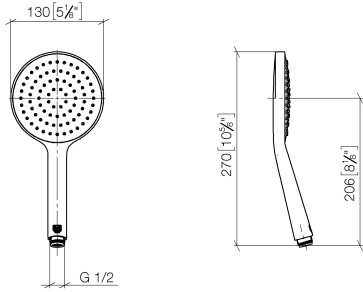

28 017 979

- COMPACT RAIN, max. flow rate 6.8 l/min (at 3 bar)
- with anti-scale system
- spray head Ø 130 mm
- 1/2" connection
- This product can help a building meet the requirements of Green Building Rating Systems, e.g. LEED®, BREEAM®, DGNB

Intrinsic protection against back flow.

Fits: IMO, LULU, MADISON, MEM, TARA, CL.1, LISSÉ, VAIA, META, CYO

	Platinum	28 017 979-08 0050
	Chrome	28 017 979-00 0050
	Brushed Platinum	28 017 979-06 0050
	Matte White	28 017 979-10 0050
	Dark Chrome	28 017 979-19 0050
	Light Gold	28 017 979-26 0050
	Brushed Light Gold	28 017 979-27 0050
	Brushed Durabronze (23kt Gold)	28 017 979-28 0050
	Matte Black	28 017 979-33 0050
	Brushed Bronze	28 017 979-42 0050
	Brushed Champagne (22kt Gold)	28 017 979-46 0050
	Champagne (22kt Gold)	28 017 979-47 0050
	Brushed Chrome	28 017 979-93 0050
	Brushed Dark Platinum	28 017 979-99 0050

28 017 979

mm [inches]

Flow rate chart

28 017 979

Product version from 7/1/2022

Parts for other
finishes can be found
here: [Chrome](#)

Hand shower - Platinum

IMO