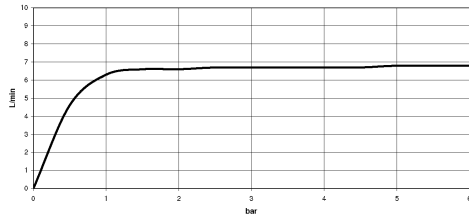

28 017 979

- COMPACT RAIN, max. flow rate 6.8 l/min (at 3 bar)
- with anti-scale system
- spray head Ø 130 mm
- 1/2" connection
- This product can help a building meet the requirements of Green Building Rating Systems, e.g. LEED®, BREEAM®, DGNB

Intrinsic protection against back flow.

Fits: IMO, LULU, MADISON, MEM, TARA, CL.1, LISSÉ, VAIA, META, CYO

	Platinum	28 017 979-08 0050
	Chrome	28 017 979-00 0050
	Brushed Platinum	28 017 979-06 0050
	Matte White	28 017 979-10 0050
	Dark Chrome	28 017 979-19 0050
	Light Gold	28 017 979-26 0050
	Brushed Light Gold	28 017 979-27 0050
	Brushed Durabronze (23kt Gold)	28 017 979-28 0050
	Matte Black	28 017 979-33 0050
	Brushed Bronze	28 017 979-42 0050
	Brushed Champagne (22kt Gold)	28 017 979-46 0050
	Champagne (22kt Gold)	28 017 979-47 0050
	Brushed Chrome	28 017 979-93 0050
	Brushed Dark Platinum	28 017 979-99 0050

28 017 979

mm [inches]

Flow rate chart

28 017 979

Product version from 7/1/2022

Parts for other
finishes can be found
here: [Chrome](#)

Hand shower - Platinum

IMO