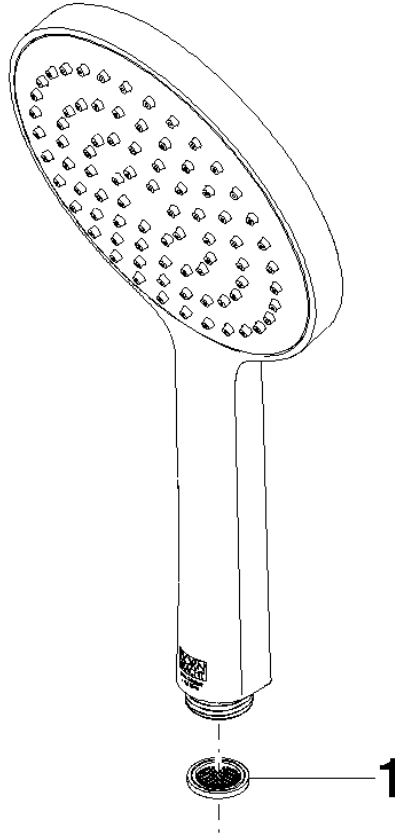

28 017 979

- COMPACT RAIN, max. flow rate 6.8 l/min (at 3 bar)
- with anti-scale system
- spray head Ø 130 mm
- 1/2" connection
- This product can help a building meet the requirements of Green Building Rating Systems, e.g. LEED®, BREEAM®, DGNB

Intrinsic protection against back flow.

Fits: IMO, LULU, MADISON, MEM, TARA, CL.1, LISSÉ, VAIA, META, CYO

	Light Gold	28 017 979-26 0050
	Chrome	28 017 979-00 0050
	Brushed Platinum	28 017 979-06 0050
	Platinum	28 017 979-08 0050
	Matte White	28 017 979-10 0050
	Dark Chrome	28 017 979-19 0050
	Brushed Light Gold	28 017 979-27 0050
	Brushed Durabronze (23kt Gold)	28 017 979-28 0050
	Matte Black	28 017 979-33 0050
	Brushed Bronze	28 017 979-42 0050
	Brushed Champagne (22kt Gold)	28 017 979-46 0050
	Champagne (22kt Gold)	28 017 979-47 0050
	Brushed Chrome	28 017 979-93 0050
	Brushed Dark Platinum	28 017 979-99 0050

Hand shower - Light Gold

28 017 979

mm [inches]

Flow rate chart

28 017 979

Product version from 7/1/2022

Parts for other
finishes can be found
here: [Chrome](#)

Hand shower - Light Gold