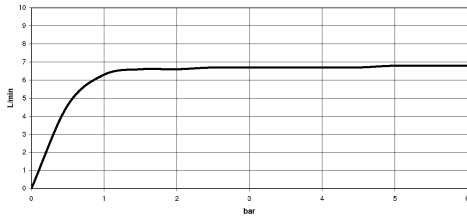

28 017 979

- COMPACT RAIN, max. flow rate 6.8 l/min (at 3 bar)
- with anti-scale system
- spray head Ø 130 mm
- 1/2" connection
- This product can help a building meet the requirements of Green Building Rating Systems, e.g. LEED®, BREEAM®, DGNB

Intrinsic protection against back flow.

Fits: IMO, LULU, MADISON, MEM, TARA, CL.1, LISSÉ, VAIA, META, CYO

	Light Gold	28 017 979-26 0050
	Chrome	28 017 979-00 0050
	Brushed Platinum	28 017 979-06 0050
	Platinum	28 017 979-08 0050
	Matte White	28 017 979-10 0050
	Dark Chrome	28 017 979-19 0050
	Brushed Light Gold	28 017 979-27 0050
	Brushed Durabronze (23kt Gold)	28 017 979-28 0050
	Matte Black	28 017 979-33 0050
	Brushed Bronze	28 017 979-42 0050
	Brushed Champagne (22kt Gold)	28 017 979-46 0050
	Champagne (22kt Gold)	28 017 979-47 0050
	Brushed Chrome	28 017 979-93 0050
	Brushed Dark Platinum	28 017 979-99 0050

Hand shower - Light Gold

28 017 979

mm [inches]

Flow rate chart

28 017 979

Product version from 7/1/2022

Parts for other
finishes can be found
here: [Chrome](#)

Hand shower - Light Gold