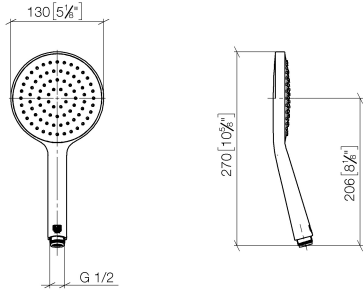

28 017 979

- COMPACT RAIN, max. flow rate 6.8 l/min (at 3 bar)
- with anti-scale system
- spray head Ø 130 mm
- 1/2" connection
- This product can help a building meet the requirements of Green Building Rating Systems, e.g. LEED®, BREEAM®, DGNB

Intrinsic protection against back flow.

Fits: IMO, LULU, MADISON, MEM, TARA, CL.1, LISSÉ, VAIA, META, CYO

	Light Gold	28 017 979-26 0050
	Chrome	28 017 979-00 0050
	Brushed Platinum	28 017 979-06 0050
	Platinum	28 017 979-08 0050
	Matte White	28 017 979-10 0050
	Dark Chrome	28 017 979-19 0050
	Brushed Light Gold	28 017 979-27 0050
	Brushed Durabronze (23kt Gold)	28 017 979-28 0050
	Matte Black	28 017 979-33 0050
	Brushed Bronze	28 017 979-42 0050
	Brushed Champagne (22kt Gold)	28 017 979-46 0050
	Champagne (22kt Gold)	28 017 979-47 0050
	Brushed Chrome	28 017 979-93 0050
	Brushed Dark Platinum	28 017 979-99 0050

Hand shower - Light Gold

28 017 979

mm [inches]

Flow rate chart

28 017 979

Product version from 7/1/2022

Parts for other
finishes can be found
here: [Chrome](#)

Hand shower - Light Gold