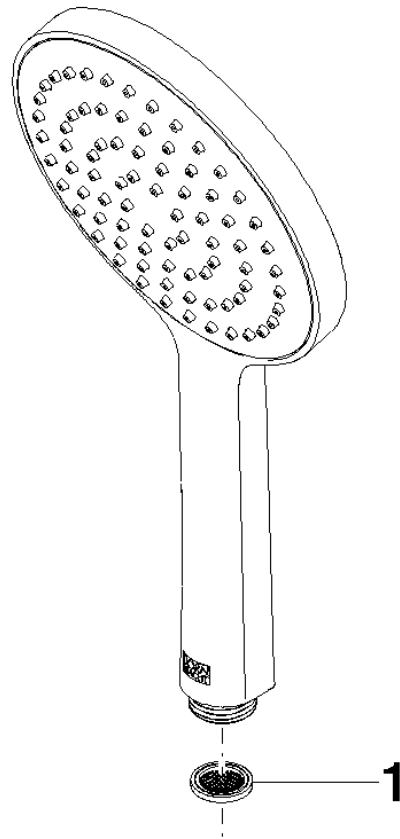

Hand shower - Brushed Light Gold

28 017 979 Product version from 4/1/2024

Spare parts list

No.	Item Number	Name	Quantity used	Delivery time
1	09 23 01 039 90	sieve	1	2