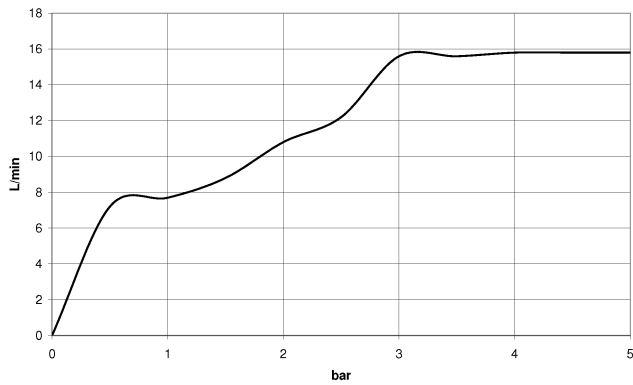

## Hand shower - Brushed Light Gold

---

28 017 979 Product version from 4/1/2024

- COMPACT RAIN, max. flow rate 15 l/min (at 3 bar)
- with anti-scale system
- spray head Ø 130 mm
- 1/2" connection
- WRAS

Intrinsic protection against back flow.

## Hand shower - Brushed Light Gold

28 017 979 Product version from 4/1/2024

mm [inches]

### Flow rate chart