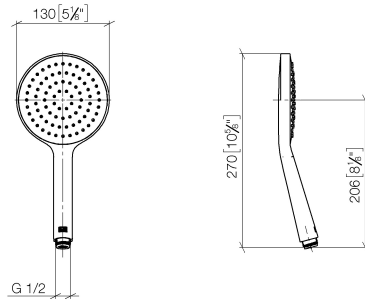

## Hand shower - Brushed Light Gold

---

28 017 979 Product version from 4/1/2024

- COMPACT RAIN, max. flow rate 15 l/min (at 3 bar)
- with anti-scale system
- spray head Ø 130 mm
- 1/2" connection
- WRAS

Intrinsic protection against back flow.

## Hand shower - Brushed Light Gold

28 017 979 Product version from 4/1/2024

mm [inches]