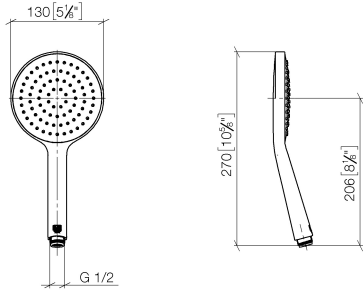

Hand shower - Brushed Durabross (23kt Gold)

IMO

28 017 979

- COMPACT RAIN, max. flow rate 6.8 l/min (at 3 bar)
- with anti-scale system
- spray head Ø 130 mm
- 1/2" connection
- This product can help a building meet the requirements of Green Building Rating Systems, e.g. LEED®, BREEAM®, DGNB

Intrinsic protection against back flow.

Fits: IMO, LULU, MADISON, MEM, TARA, CL.1, LISSÉ, VAIA, META, CYO

	Brushed Durabross (23kt Gold)	28 017 979-28 0050
	Chrome	28 017 979-00 0050
	Brushed Platinum	28 017 979-06 0050
	Platinum	28 017 979-08 0050
	Matte White	28 017 979-10 0050
	Dark Chrome	28 017 979-19 0050
	Light Gold	28 017 979-26 0050
	Brushed Light Gold	28 017 979-27 0050
	Matte Black	28 017 979-33 0050
	Brushed Bronze	28 017 979-42 0050
	Brushed Champagne (22kt Gold)	28 017 979-46 0050
	Champagne (22kt Gold)	28 017 979-47 0050
	Brushed Chrome	28 017 979-93 0050
	Brushed Dark Platinum	28 017 979-99 0050

28 017 979

mm [inches]

Flow rate chart

28 017 979

Product version from 7/1/2022

Parts for other
finishes can be found
here: [Chrome](#)

Hand shower - Brushed Durabronz (23kt Gold)

IMO