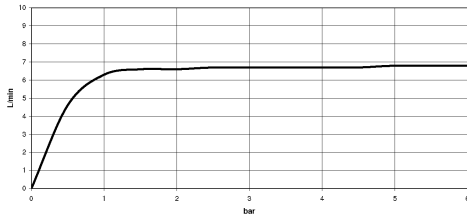

Hand shower - Brushed Durabross (23kt Gold)

IMO

28 017 979

- COMPACT RAIN, max. flow rate 6.8 l/min (at 3 bar)
- with anti-scale system
- spray head Ø 130 mm
- 1/2" connection
- This product can help a building meet the requirements of Green Building Rating Systems, e.g. LEED®, BREEAM®, DGNB

Intrinsic protection against back flow.

Fits: IMO, LULU, MADISON, MEM, TARA, CL.1, LISSÉ, VAIA, META, CYO

	Brushed Durabross (23kt Gold)	28 017 979-28 0050
	Chrome	28 017 979-00 0050
	Brushed Platinum	28 017 979-06 0050
	Platinum	28 017 979-08 0050
	Matte White	28 017 979-10 0050
	Dark Chrome	28 017 979-19 0050
	Light Gold	28 017 979-26 0050
	Brushed Light Gold	28 017 979-27 0050
	Matte Black	28 017 979-33 0050
	Brushed Bronze	28 017 979-42 0050
	Brushed Champagne (22kt Gold)	28 017 979-46 0050
	Champagne (22kt Gold)	28 017 979-47 0050
	Brushed Chrome	28 017 979-93 0050
	Brushed Dark Platinum	28 017 979-99 0050

28 017 979

mm [inches]

Flow rate chart

28 017 979

Product version from 7/1/2022

Parts for other
finishes can be found
here: [Chrome](#)

Hand shower - Brushed Durabronz (23kt Gold)

IMO