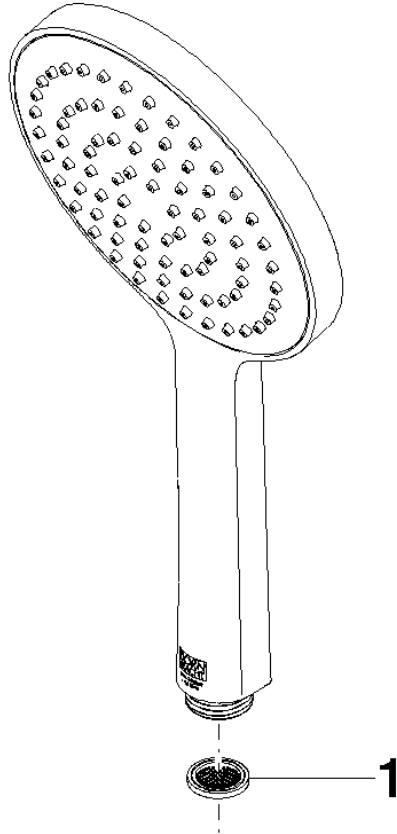

Hand shower - Brushed Durabross (23kt Gold)

IMO

28 017 979

- COMPACT RAIN, max. flow rate 6.8 l/min (at 3 bar)
- with anti-scale system
- spray head Ø 130 mm
- 1/2" connection
- This product can help a building meet the requirements of Green Building Rating Systems, e.g. LEED®, BREEAM®, DGNB

Intrinsic protection against back flow.

Fits: IMO, LULU, MADISON, MEM, TARA, CL.1, LISSÉ, VAIA, META, CYO

	Brushed Durabross (23kt Gold)	28 017 979-28 0050
	Chrome	28 017 979-00 0050
	Brushed Platinum	28 017 979-06 0050
	Platinum	28 017 979-08 0050
	Matte White	28 017 979-10 0050
	Dark Chrome	28 017 979-19 0050
	Light Gold	28 017 979-26 0050
	Brushed Light Gold	28 017 979-27 0050
	Matte Black	28 017 979-33 0050
	Brushed Bronze	28 017 979-42 0050
	Brushed Champagne (22kt Gold)	28 017 979-46 0050
	Champagne (22kt Gold)	28 017 979-47 0050
	Brushed Chrome	28 017 979-93 0050
	Brushed Dark Platinum	28 017 979-99 0050

28 017 979

mm [inches]

Flow rate chart

28 017 979

Product version from 7/1/2022

Parts for other
finishes can be found
here: [Chrome](#)

Hand shower - Brushed Durabronz (23kt Gold)

IMO