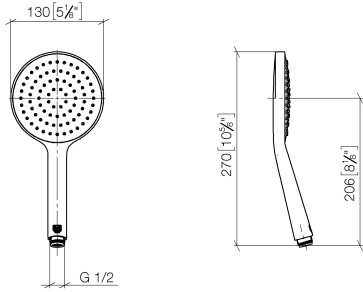

Hand shower - Brushed Champagne (22kt Gold)

IMO

28 017 979

- COMPACT RAIN, max. flow rate 6.8 l/min (at 3 bar)
- with anti-scale system
- spray head Ø 130 mm
- 1/2" connection
- This product can help a building meet the requirements of Green Building Rating Systems, e.g. LEED®, BREEAM®, DGNB

Intrinsic protection against back flow.

Fits: IMO, LULU, MADISON, MEM, TARA, CL.1, LISSÉ, VAIA, META, CYO

	Brushed Champagne (22kt Gold)	28 017 979-46 0050
	Chrome	28 017 979-00 0050
	Brushed Platinum	28 017 979-06 0050
	Platinum	28 017 979-08 0050
	Matte White	28 017 979-10 0050
	Dark Chrome	28 017 979-19 0050
	Light Gold	28 017 979-26 0050
	Brushed Light Gold	28 017 979-27 0050
	Brushed Durabronze (23kt Gold)	28 017 979-28 0050
	Matte Black	28 017 979-33 0050
	Brushed Bronze	28 017 979-42 0050
	Champagne (22kt Gold)	28 017 979-47 0050
	Brushed Chrome	28 017 979-93 0050
	Brushed Dark Platinum	28 017 979-99 0050

Hand shower - Brushed Champagne (22kt Gold)

28 017 979

mm [inches]

Flow rate chart

28 017 979

Product version from 7/1/2022

Parts for other
finishes can be found
here: [Chrome](#)

Hand shower - Brushed Champagne (22kt Gold)