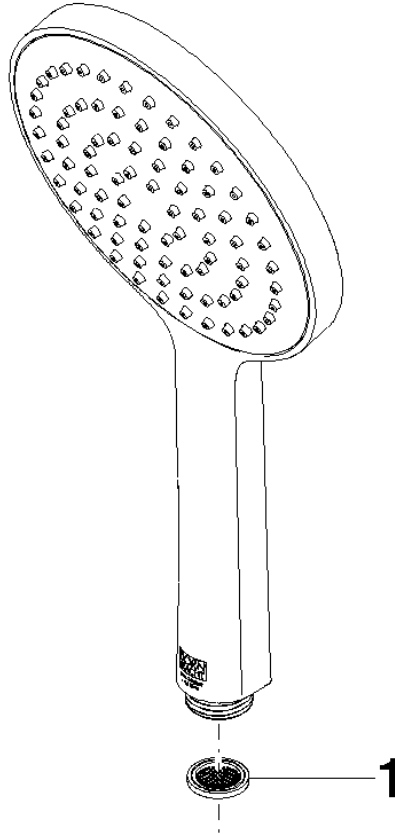

Hand shower - Brushed Champagne (22kt Gold)

IMO

28 017 979

- COMPACT RAIN, max. flow rate 6.8 l/min (at 3 bar)
- with anti-scale system
- spray head Ø 130 mm
- 1/2" connection
- This product can help a building meet the requirements of Green Building Rating Systems, e.g. LEED®, BREEAM®, DGNB

Intrinsic protection against back flow.

Fits: IMO, LULU, MADISON, MEM, TARA, CL.1, LISSÉ, VAIA, META, CYO

	Brushed Champagne (22kt Gold)	28 017 979-46 0050
	Chrome	28 017 979-00 0050
	Brushed Platinum	28 017 979-06 0050
	Platinum	28 017 979-08 0050
	Matte White	28 017 979-10 0050
	Dark Chrome	28 017 979-19 0050
	Light Gold	28 017 979-26 0050
	Brushed Light Gold	28 017 979-27 0050
	Brushed Durabronze (23kt Gold)	28 017 979-28 0050
	Matte Black	28 017 979-33 0050
	Brushed Bronze	28 017 979-42 0050
	Champagne (22kt Gold)	28 017 979-47 0050
	Brushed Chrome	28 017 979-93 0050
	Brushed Dark Platinum	28 017 979-99 0050

Hand shower - Brushed Champagne (22kt Gold)

28 017 979

mm [inches]

Flow rate chart

28 017 979

Product version from 7/1/2022

Parts for other
finishes can be found
here: [Chrome](#)

Hand shower - Brushed Champagne (22kt Gold)