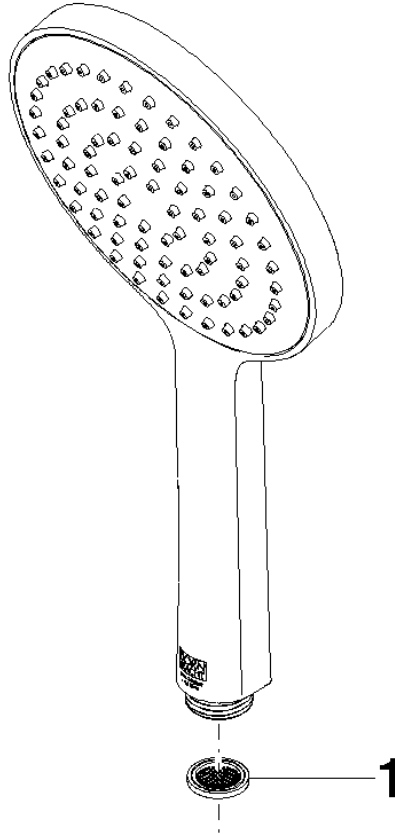

Hand shower - Champagne (22kt Gold)

IMO

28 017 979

- COMPACT RAIN, max. flow rate 6.8 l/min (at 3 bar)
- with anti-scale system
- spray head Ø 130 mm
- 1/2" connection
- This product can help a building meet the requirements of Green Building Rating Systems, e.g. LEED®, BREEAM®, DGNB

Intrinsic protection against back flow.

Fits: IMO, LULU, MADISON, MEM, TARA, CL.1, LISSÉ, VAIA, META, CYO

	Champagne (22kt Gold)	28 017 979-47 0050
	Chrome	28 017 979-00 0050
	Brushed Platinum	28 017 979-06 0050
	Platinum	28 017 979-08 0050
	Matte White	28 017 979-10 0050
	Dark Chrome	28 017 979-19 0050
	Light Gold	28 017 979-26 0050
	Brushed Light Gold	28 017 979-27 0050
	Brushed Durabronze (23kt Gold)	28 017 979-28 0050
	Matte Black	28 017 979-33 0050
	Brushed Bronze	28 017 979-42 0050
	Brushed Champagne (22kt Gold)	28 017 979-46 0050
	Brushed Chrome	28 017 979-93 0050
	Brushed Dark Platinum	28 017 979-99 0050

Hand shower - Champagne (22kt Gold)

28 017 979

mm [inches]

Flow rate chart

28 017 979

Product version from 7/1/2022

Parts for other
finishes can be found
here: [Chrome](#)

Hand shower - Champagne (22kt Gold)