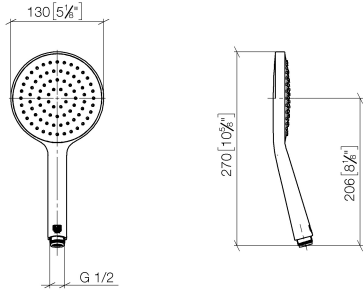

Hand shower - Champagne (22kt Gold)

IMO

28 017 979

- COMPACT RAIN, max. flow rate 6.8 l/min (at 3 bar)
- with anti-scale system
- spray head Ø 130 mm
- 1/2" connection
- This product can help a building meet the requirements of Green Building Rating Systems, e.g. LEED®, BREEAM®, DGNB

Intrinsic protection against back flow.

Fits: IMO, LULU, MADISON, MEM, TARA, CL.1, LISSÉ, VAIA, META, CYO

	Champagne (22kt Gold)	28 017 979-47 0050
	Chrome	28 017 979-00 0050
	Brushed Platinum	28 017 979-06 0050
	Platinum	28 017 979-08 0050
	Matte White	28 017 979-10 0050
	Dark Chrome	28 017 979-19 0050
	Light Gold	28 017 979-26 0050
	Brushed Light Gold	28 017 979-27 0050
	Brushed Durabronze (23kt Gold)	28 017 979-28 0050
	Matte Black	28 017 979-33 0050
	Brushed Bronze	28 017 979-42 0050
	Brushed Champagne (22kt Gold)	28 017 979-46 0050
	Brushed Chrome	28 017 979-93 0050
	Brushed Dark Platinum	28 017 979-99 0050

Hand shower - Champagne (22kt Gold)

28 017 979

mm [inches]

Flow rate chart

28 017 979

Product version from 7/1/2022

Parts for other
finishes can be found
here: [Chrome](#)

Hand shower - Champagne (22kt Gold)