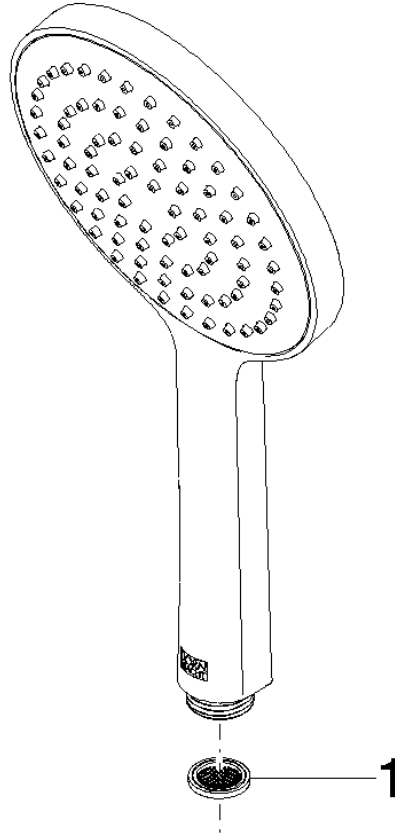

Hand shower - Brushed Dark Platinum

IMO

28 017 979

- COMPACT RAIN, max. flow rate 15 l/min (at 3 bar)
- with anti-scale system
- spray head Ø 130 mm
- 1/2" connection
- WRAS 2009011

Intrinsic protection against back flow.

28 017 979

mm [inches]

Flow rate chart

Codes & Standards

DIN 4109

EN 1112

ISO 3822

Scottish Water
Byelaws

UK Water Supply
Regulations

Ü-Zeichen

Hand shower - Brushed Dark Platinum

IMO

28 017 979

Certificates

WRAS_2009

DVGW_DW-
6517DN0

LGA_29

28 017 979

Product version from 4/1/2024

Parts for other
finishes can be found
here: [Chrome](#)

Hand shower - Brushed Dark Platinum

IMO

28 017 979

Spare parts list