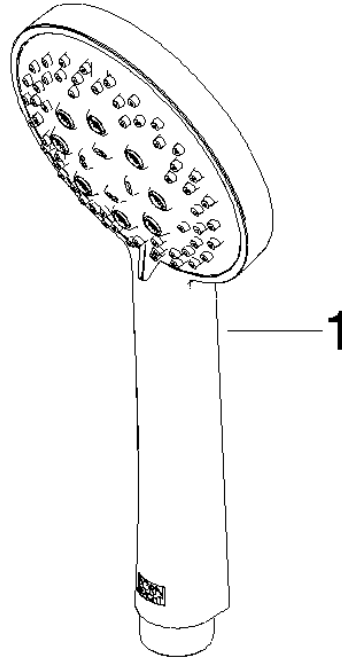

28 018 979

- Three or five settings: COMPACT RAIN, COMPACT SOFT FLOW, COMPACT AQUAPRESSURE FLOW, max. flow rate 15 l/min (at 3 bar)
- with anti-scale system
- spray head Ø 100mm
- 1/2" connection
- WRAS 2210003
- Function from: 7 l/min

Intrinsic protection against back flow.

Fits: IMO, LULU, MADISON, MEM, TARA, CL.1, LISSÉ, VAIA, META, CYO

	Chrome	28 018 979-00
	Chrome	28 018 979-00 0050
	Brushed Platinum	28 018 979-06 0050
	Platinum	28 018 979-08 0050
	Dark Chrome	28 018 979-19 0050
	Light Gold	28 018 979-26 0050
	Light Gold	28 018 979-26
	Brushed Light Gold	28 018 979-27 0050
	Brushed Light Gold	28 018 979-27
	Brushed Durabronze (23kt Gold)	28 018 979-28 0050
	Matte Black	28 018 979-33 0050
	Brushed Bronze	28 018 979-42 0050
	Brushed Champagne (22kt Gold)	28 018 979-46 0050
	Champagne (22kt Gold)	28 018 979-47 0050
	Brushed Chrome	28 018 979-93 0050
	Brushed Dark Platinum	28 018 979-99 0050

28 018 979

mm [inches]

Flow rate chart

Certificates

LGA_29984.

DVGW_DW-
6517DN0129.

WRAS_2210003.

28 018 979

Spare parts list

No.	Item Number	Name	Quantity used	Delivery time
1	09 23 01 039 90	sieve	1	2