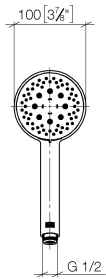

28 018 979

- Three or five settings: COMPACT RAIN, COMPACT SOFT FLOW, COMPACT AQUAPRESSURE FLOW, max. flow rate 15 l/min (at 3 bar)
- with anti-scale system
- spray head Ø 100mm
- 1/2" connection
- WRAS 2210003
- Function from: 7 l/min

Intrinsic protection against back flow.

Fits: IMO, LULU, MADISON, MEM, TARA, CL.1, LISSÉ, VAIA, META, CYO

	Chrome	28 018 979-00
	Chrome	28 018 979-00 0050
	Brushed Platinum	28 018 979-06 0050
	Platinum	28 018 979-08 0050
	Dark Chrome	28 018 979-19 0050
	Light Gold	28 018 979-26 0050
	Light Gold	28 018 979-26
	Brushed Light Gold	28 018 979-27 0050
	Brushed Light Gold	28 018 979-27
	Brushed Durabronze (23kt Gold)	28 018 979-28 0050
	Matte Black	28 018 979-33 0050
	Brushed Bronze	28 018 979-42 0050
	Brushed Champagne (22kt Gold)	28 018 979-46 0050
	Champagne (22kt Gold)	28 018 979-47 0050
	Brushed Chrome	28 018 979-93 0050
	Brushed Dark Platinum	28 018 979-99 0050

28 018 979

mm [inches]

Flow rate chart

Certificates

LGA_29984.

DVGW_DW-
6517DN0129.

WRAS_2210003.

28 018 979

Spare parts list

No.	Item Number	Name	Quantity used	Delivery time
1	09 23 01 039 90	sieve	1	2