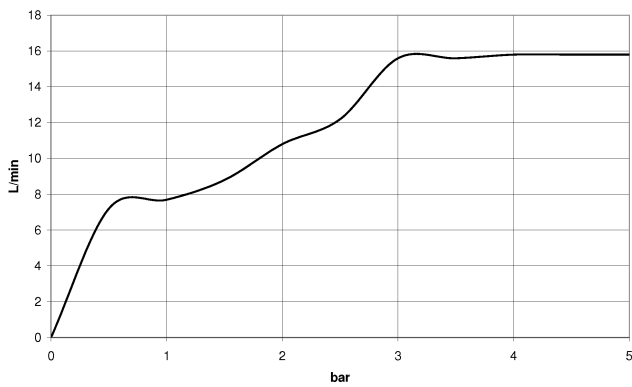

28 018 979

- Three or five settings: COMPACT RAIN, COMPACT SOFT FLOW, COMPACT AQUAPRESSURE FLOW, max. flow rate 15 l/min (at 3 bar)
- with anti-scale system
- spray head Ø 100mm
- 1/2" connection
- WRAS 2210003
- Function from: 7 l/min

Intrinsic protection against back flow.

Fits: IMO, LULU, MADISON, MEM, TARA, CL.1, LISSÉ, VAIA, META, CYO

	Chrome	28 018 979-00
	Chrome	28 018 979-00 0050
	Brushed Platinum	28 018 979-06 0050
	Platinum	28 018 979-08 0050
	Dark Chrome	28 018 979-19 0050
	Light Gold	28 018 979-26 0050
	Light Gold	28 018 979-26
	Brushed Light Gold	28 018 979-27 0050
	Brushed Light Gold	28 018 979-27
	Brushed Durabronze (23kt Gold)	28 018 979-28 0050
	Matte Black	28 018 979-33 0050
	Brushed Bronze	28 018 979-42 0050
	Brushed Champagne (22kt Gold)	28 018 979-46 0050
	Champagne (22kt Gold)	28 018 979-47 0050
	Brushed Chrome	28 018 979-93 0050
	Brushed Dark Platinum	28 018 979-99 0050

28 018 979

mm [inches]

Flow rate chart

Certificates

LGA_29984.

DVGW_DW-
6517DN0129.

WRAS_2210003.

28 018 979