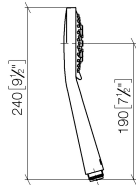

28 018 979

- Three or five settings: COMPACT RAIN, COMPACT SOFT FLOW, COMPACT AQUAPRESSURE FLOW, max. flow rate 15 l/min (at 3 bar)
- with anti-scale system
- spray head Ø 100mm
- 1/2" connection
- WRAS 2210003
- Function from: 7 l/min

Intrinsic protection against back flow.

Fits: IMO, LULU, MADISON, MEM, TARA, CL.1, LISSÉ, VAIA, META, CYO

	Chrome	28 018 979-00
	Chrome	28 018 979-00 0050
	Brushed Platinum	28 018 979-06 0050
	Platinum	28 018 979-08 0050
	Dark Chrome	28 018 979-19 0050
	Light Gold	28 018 979-26 0050
	Light Gold	28 018 979-26
	Brushed Light Gold	28 018 979-27 0050
	Brushed Light Gold	28 018 979-27
	Brushed Durabronze (23kt Gold)	28 018 979-28 0050
	Matte Black	28 018 979-33 0050
	Brushed Bronze	28 018 979-42 0050
	Brushed Champagne (22kt Gold)	28 018 979-46 0050
	Champagne (22kt Gold)	28 018 979-47 0050
	Brushed Chrome	28 018 979-93 0050
	Brushed Dark Platinum	28 018 979-99 0050

28 018 979

mm [inches]

Flow rate chart

Certificates

LGA_29984.

DVGW_DW-
6517DN0129.

WRAS_2210003.

28 018 979