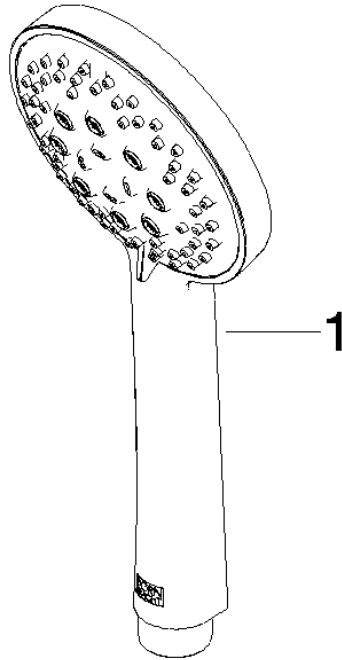

28 018 979

- Three or five settings: COMPACT RAIN, COMPACT SOFT FLOW, COMPACT AQUAPRESSURE FLOW, max. flow rate 15 l/min (at 3 bar)
- with anti-scale system
- spray head Ø 100mm
- 1/2" connection
- WRAS 2210003
- Function from: 7 l/min

28 018 979

mm [inches]

Flow rate chart

Codes & Standards

DIN 4109

ISO 3822

Scottish Water  
Byelaws

UK Water Supply  
Regulations

### Certificates

---

WRAS\_2210

LGA\_29

28 018 979

**Product version from 4/1/2024**

Parts for other  
finishes can be found  
here: [Chrome](#)

### Spare parts list