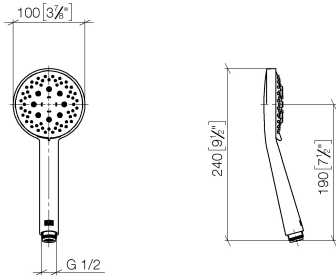

28 018 979

- Three or five settings: COMPACT RAIN, COMPACT SOFT FLOW, COMPACT AQUAPRESSURE FLOW, max. flow rate 15 l/min (at 3 bar)
- with anti-scale system
- spray head Ø 100mm
- 1/2" connection
- WRAS 2210003
- Function from: 7 l/min

Intrinsic protection against back flow.

Fits: IMO, LULU, MADISON, MEM, TARA, CL.1, LISSÉ, VAIA, META, CYO

	Light Gold	28 018 979-26
	Chrome	28 018 979-00 0050
	Brushed Platinum	28 018 979-06 0050
	Platinum	28 018 979-08 0050
	Dark Chrome	28 018 979-19 0050
	Light Gold	28 018 979-26 0050
	Brushed Light Gold	28 018 979-27 0050
	Brushed Light Gold	28 018 979-27
	Brushed Durabronze (23kt Gold)	28 018 979-28 0050
	Matte Black	28 018 979-33 0050
	Brushed Bronze	28 018 979-42 0050
	Brushed Champagne (22kt Gold)	28 018 979-46 0050
	Champagne (22kt Gold)	28 018 979-47 0050
	Brushed Chrome	28 018 979-93 0050
	Brushed Dark Platinum	28 018 979-99 0050

28 018 979

mm [inches]

Flow rate chart

Codes & Standards

DIN 4109

ISO 3822

Scottish Water  
Byelaws

UK Water Supply  
Regulations