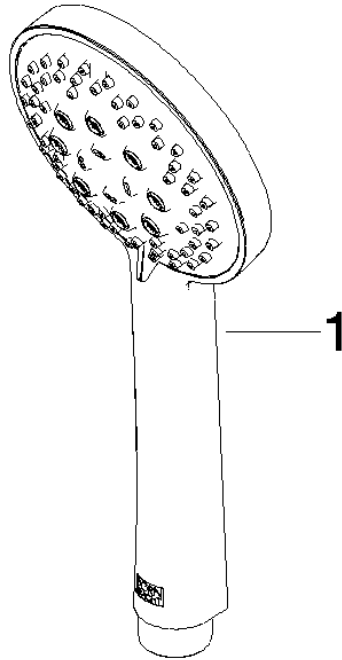

Hand shower - Brushed Durabronz (23kt Gold)

IMO

28 018 979

- Three or five settings: COMPACT RAIN, COMPACT SOFT FLOW, COMPACT AQUAPRESSURE FLOW, max. flow rate 15 l/min (at 3 bar)
- with anti-scale system
- spray head Ø 100mm
- 1/2" connection
- WRAS 2210003
- Function from: 7 l/min

28 018 979

mm [inches]

Flow rate chart

Codes & Standards

DIN 4109

EN 1112

ISO 3822

Scottish Water
Byelaws

UK Water Supply
Regulations

Ü-Zeichen

Hand shower - Brushed Durabrass (23kt Gold)

IMO

28 018 979

Certificates

WRAS_2210

DVGW_DW-
6517DN0

LGA_29

28 018 979

Product version from 4/1/2024

Parts for other
finishes can be found
here: [Chrome](#)

Hand shower - Brushed Durabrass (23kt Gold)

IMO

28 018 979

Spare parts list