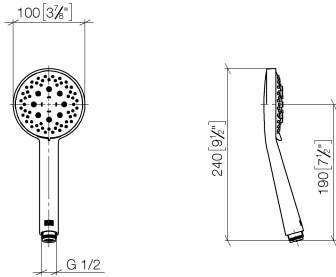

Hand shower - Brushed Durabronz (23kt Gold)

IMO

28 018 979

- Three or five settings: COMPACT RAIN, COMPACT SOFT FLOW, COMPACT AQUAPRESSURE FLOW, max. flow rate 15 l/min (at 3 bar)
- with anti-scale system
- spray head Ø 100mm
- 1/2" connection
- WRAS 2210003
- Function from: 7 l/min

Intrinsic protection against back flow.

Fits: IMO, LULU, MADISON, MEM, TARA, CL.1, LISSÉ, VAIA, META, CYO

	Brushed Durabronz (23kt Gold)	28 018 979-28
	Chrome	28 018 979-00 0050
	Brushed Platinum	28 018 979-06 0050
	Platinum	28 018 979-08 0050
	Dark Chrome	28 018 979-19 0050
	Light Gold	28 018 979-26 0050
	Light Gold	28 018 979-26
	Brushed Light Gold	28 018 979-27 0050
	Brushed Light Gold	28 018 979-27
	Brushed Durabronz (23kt Gold)	28 018 979-28 0050
	Matte Black	28 018 979-33 0050
	Brushed Bronze	28 018 979-42 0050
	Brushed Champagne (22kt Gold)	28 018 979-46 0050
	Champagne (22kt Gold)	28 018 979-47 0050
	Brushed Chrome	28 018 979-93 0050
	Brushed Dark Platinum	28 018 979-99 0050

28 018 979

mm [inches]

Flow rate chart

Codes & Standards

DIN 4109

EN 1112

ISO 3822

Scottish Water
Byelaws

UK Water Supply
Regulations

Ü-Zeichen

Hand shower - Brushed Durabrass (23kt Gold)

IMO

28 018 979

Certificates

WRAS_2210

DVGW_DW-
6517DN0