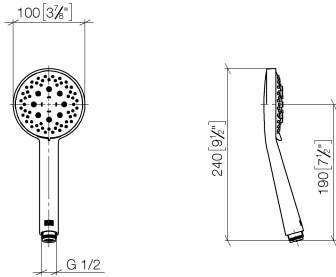

28 018 979

- Three or five settings: COMPACT RAIN, COMPACT SOFT FLOW, COMPACT AQUAPRESSURE FLOW, max. flow rate 15 l/min (at 3 bar)
- with anti-scale system
- spray head Ø 100mm
- 1/2" connection
- WRAS 2210003
- Function from: 7 l/min

Intrinsic protection against back flow.

Fits: IMO, LULU, MADISON, MEM, TARA, CL.1, LISSÉ, VAIA, META, CYO

	Brushed Bronze	28 018 979-42
	Chrome	28 018 979-00 0050
	Brushed Platinum	28 018 979-06 0050
	Platinum	28 018 979-08 0050
	Dark Chrome	28 018 979-19 0050
	Light Gold	28 018 979-26 0050
	Light Gold	28 018 979-26
	Brushed Light Gold	28 018 979-27 0050
	Brushed Light Gold	28 018 979-27
	Brushed Durabronze (23kt Gold)	28 018 979-28 0050
	Matte Black	28 018 979-33 0050
	Brushed Bronze	28 018 979-42 0050
	Brushed Champagne (22kt Gold)	28 018 979-46 0050
	Champagne (22kt Gold)	28 018 979-47 0050
	Brushed Chrome	28 018 979-93 0050
	Brushed Dark Platinum	28 018 979-99 0050

28 018 979

mm [inches]

Flow rate chart

Codes & Standards

DIN 4109

ISO 3822

Scottish Water  
Byelaws

UK Water Supply  
Regulations