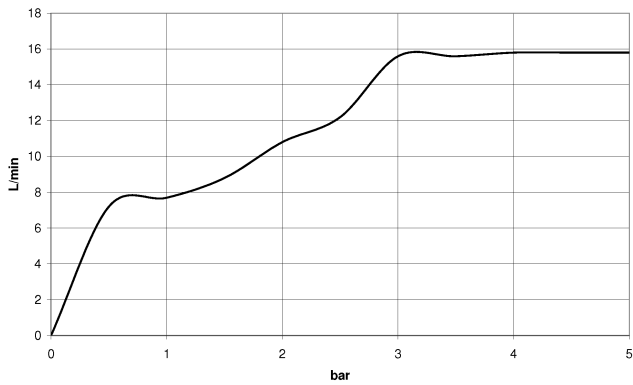

28 018 979

- Three or five settings: COMPACT RAIN, COMPACT SOFT FLOW, COMPACT AQUAPRESSURE FLOW, max. flow rate 15 l/min (at 3 bar)
- with anti-scale system
- spray head Ø 100mm
- 1/2" connection
- WRAS 2210003
- Function from: 7 l/min

Intrinsic protection against back flow.

Fits: IMO, LULU, MADISON, MEM, TARA, CL.1, LISSÉ, VAIA, META, CYO

	Brushed Bronze	28 018 979-42
	Chrome	28 018 979-00 0050
	Brushed Platinum	28 018 979-06 0050
	Platinum	28 018 979-08 0050
	Dark Chrome	28 018 979-19 0050
	Light Gold	28 018 979-26 0050
	Light Gold	28 018 979-26
	Brushed Light Gold	28 018 979-27 0050
	Brushed Light Gold	28 018 979-27
	Brushed Durabronze (23kt Gold)	28 018 979-28 0050
	Matte Black	28 018 979-33 0050
	Brushed Bronze	28 018 979-42 0050
	Brushed Champagne (22kt Gold)	28 018 979-46 0050
	Champagne (22kt Gold)	28 018 979-47 0050
	Brushed Chrome	28 018 979-93 0050
	Brushed Dark Platinum	28 018 979-99 0050

28 018 979

mm [inches]

Flow rate chart

Codes & Standards

DIN 4109

ISO 3822

Scottish Water  
Byelaws

UK Water Supply  
Regulations