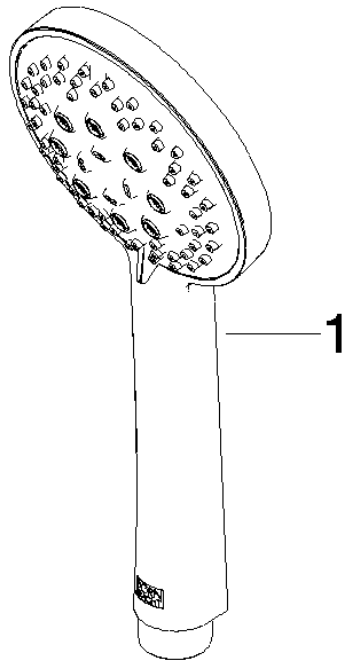

28 018 979

- Three or five settings: COMPACT RAIN, COMPACT SOFT FLOW, COMPACT AQUAPRESSURE FLOW, max. flow rate 15 l/min (at 3 bar)
- with anti-scale system
- spray head Ø 100mm
- 1/2" connection
- WRAS 2210003
- Function from: 7 l/min

28 018 979

mm [inches]

Flow rate chart

Codes & Standards

DIN 4109

ISO 3822

Scottish Water  
Byelaws

UK Water Supply  
Regulations

### Certificates

---

WRAS\_2210

LGA\_29

28 018 979

**Product version from 4/1/2024**

Parts for other  
finishes can be found  
here: [Chrome](#)