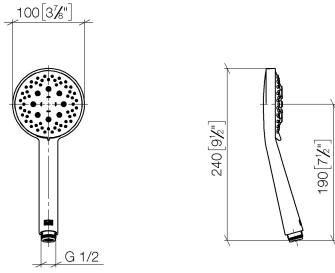

28 018 979

- Three or five settings: COMPACT RAIN, COMPACT SOFT FLOW, COMPACT AQUAPRESSURE FLOW, max. flow rate 6.8 l/min (at 3 bar)
- with anti-scale system
- spray head Ø 100mm
- 1/2" connection

Intrinsic protection against back flow.

Fits: IMO, LULU, MADISON, MEM, TARA, CL.1, LISSÉ, VAIA, META, CYO

	Brushed Chrome	28 018 979-93 0050
	Chrome	28 018 979-00 0050
	Brushed Platinum	28 018 979-06 0050
	Platinum	28 018 979-08 0050
	Dark Chrome	28 018 979-19 0050
	Light Gold	28 018 979-26 0050
	Light Gold	28 018 979-26
	Brushed Light Gold	28 018 979-27 0050
	Brushed Light Gold	28 018 979-27
	Brushed Durabronze (23kt Gold)	28 018 979-28 0050
	Matte Black	28 018 979-33 0050
	Brushed Bronze	28 018 979-42 0050
	Brushed Champagne (22kt Gold)	28 018 979-46 0050
	Champagne (22kt Gold)	28 018 979-47 0050
	Brushed Dark Platinum	28 018 979-99 0050

28 018 979

mm [inches]

Flow rate chart

Hand shower - Brushed Chrome

IMO

28 018 979

Hand shower - Brushed Chrome

IMO