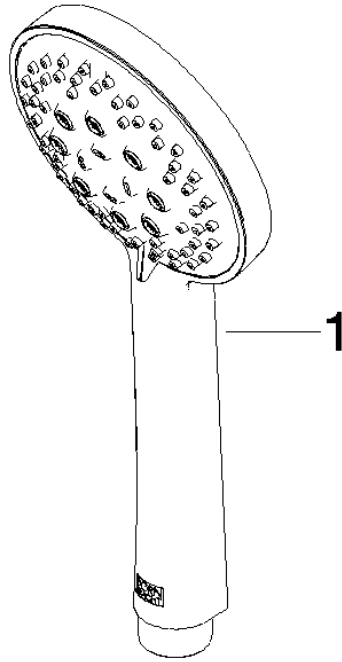

28 018 979

- Three or five settings: COMPACT RAIN, COMPACT SOFT FLOW, COMPACT AQUAPRESSURE FLOW, max. flow rate 15 l/min (at 3 bar)
- with anti-scale system
- spray head Ø 100mm
- 1/2" connection
- WRAS 2210003
- Function from: 7 l/min

28 018 979

mm [inches]

Flow rate chart

Codes & Standards

DIN 4109

EN 1112

ISO 3822

Scottish Water
Byelaws

UK Water Supply
Regulations

Ü-Zeichen

Hand shower - Brushed Dark Platinum

IMO

28 018 979

Certificates

WRAS_2210

DVGW_DW-
6517DN0

LGA_29

28 018 979

Product version from 4/1/2024

Parts for other
finishes can be found
here: [Chrome](#)

Hand shower - Brushed Dark Platinum

IMO

28 018 979

Spare parts list