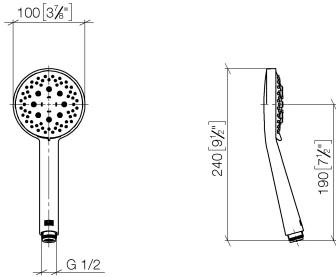

28 018 979

- Three or five settings: COMPACT RAIN, COMPACT SOFT FLOW, COMPACT AQUAPRESSURE FLOW, max. flow rate 15 l/min (at 3 bar)
- with anti-scale system
- spray head Ø 100mm
- 1/2" connection
- WRAS 2210003
- Function from: 7 l/min

Intrinsic protection against back flow.

Fits: IMO, LULU, MADISON, MEM, TARA, CL.1, LISSÉ, VAIA, META, CYO

	Brushed Dark Platinum	28 018 979-99
	Chrome	28 018 979-00 0050
	Brushed Platinum	28 018 979-06 0050
	Platinum	28 018 979-08 0050
	Dark Chrome	28 018 979-19 0050
	Light Gold	28 018 979-26 0050
	Light Gold	28 018 979-26
	Brushed Light Gold	28 018 979-27 0050
	Brushed Light Gold	28 018 979-27
	Brushed Durabronze (23kt Gold)	28 018 979-28 0050
	Matte Black	28 018 979-33 0050
	Brushed Bronze	28 018 979-42 0050
	Brushed Champagne (22kt Gold)	28 018 979-46 0050
	Champagne (22kt Gold)	28 018 979-47 0050
	Brushed Chrome	28 018 979-93 0050
	Brushed Dark Platinum	28 018 979-99 0050

28 018 979

mm [inches]

Flow rate chart

Codes & Standards

DIN 4109

EN 1112

ISO 3822

Scottish Water
Byelaws