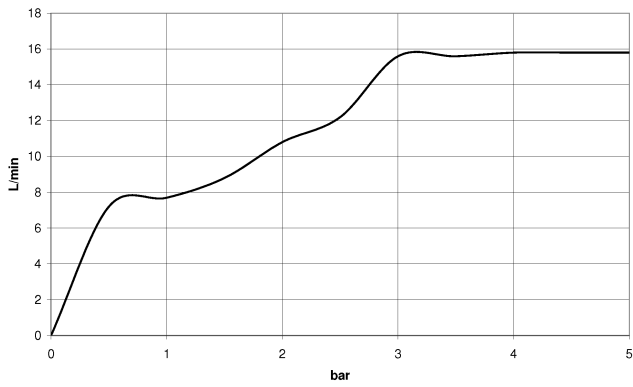

28 018 979

- Three or five settings: COMPACT RAIN, COMPACT SOFT FLOW, COMPACT AQUAPRESSURE FLOW, max. flow rate 15 l/min (at 3 bar)
- with anti-scale system
- spray head Ø 100mm
- 1/2" connection
- WRAS 2210003
- Function from: 7 l/min

Intrinsic protection against back flow.

Fits: IMO, LULU, MADISON, MEM, TARA, CL.1, LISSÉ, VAIA, META, CYO

	Brushed Dark Platinum	28 018 979-99
	Chrome	28 018 979-00 0050
	Brushed Platinum	28 018 979-06 0050
	Platinum	28 018 979-08 0050
	Dark Chrome	28 018 979-19 0050
	Light Gold	28 018 979-26 0050
	Light Gold	28 018 979-26
	Brushed Light Gold	28 018 979-27 0050
	Brushed Light Gold	28 018 979-27
	Brushed Durabronze (23kt Gold)	28 018 979-28 0050
	Matte Black	28 018 979-33 0050
	Brushed Bronze	28 018 979-42 0050
	Brushed Champagne (22kt Gold)	28 018 979-46 0050
	Champagne (22kt Gold)	28 018 979-47 0050
	Brushed Chrome	28 018 979-93 0050
	Brushed Dark Platinum	28 018 979-99 0050

28 018 979

mm [inches]

Flow rate chart

Codes & Standards

DIN 4109

EN 1112

ISO 3822

Scottish Water
Byelaws