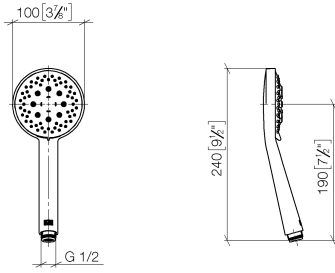

Hand shower - Brushed Dark Platinum

IMO

28 018 979

- Three or five settings: COMPACT RAIN, COMPACT SOFT FLOW, COMPACT AQUAPRESSURE FLOW, max. flow rate 6.8 l/min (at 3 bar)
- with anti-scale system
- spray head Ø 100mm
- 1/2" connection

Intrinsic protection against back flow.

Fits: IMO, LULU, MADISON, MEM, TARA, CL.1, LISSÉ, VAIA, META, CYO

	Brushed Dark Platinum	28 018 979-99 0050
	Chrome	28 018 979-00 0050
	Brushed Platinum	28 018 979-06 0050
	Platinum	28 018 979-08 0050
	Dark Chrome	28 018 979-19 0050
	Light Gold	28 018 979-26 0050
	Light Gold	28 018 979-26
	Brushed Light Gold	28 018 979-27 0050
	Brushed Light Gold	28 018 979-27
	Brushed Durabronze (23kt Gold)	28 018 979-28 0050
	Matte Black	28 018 979-33 0050
	Brushed Bronze	28 018 979-42 0050
	Brushed Champagne (22kt Gold)	28 018 979-46 0050
	Champagne (22kt Gold)	28 018 979-47 0050
	Brushed Chrome	28 018 979-93 0050

28 018 979

mm [inches]

Flow rate chart

Hand shower - Brushed Dark Platinum

IMO

28 018 979

Hand shower - Brushed Dark Platinum

IMO