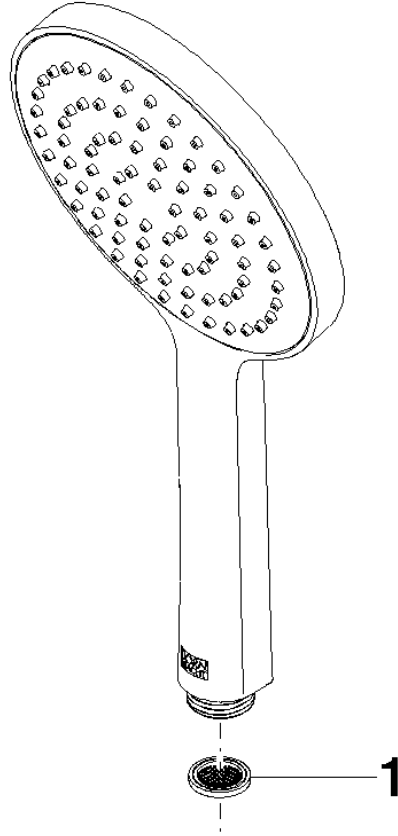

Hand shower

28 025 626 Product version from 4/1/2023

	Chrome	28 025 626-00 0050
	Matte Black	28 025 626-33 0050
	Brushed Chrome	28 025 626-93 0050

Hand shower

28 025 626 Product version from 4/1/2023

Hand shower

28 025 626 Product version from 4/1/2023

Flow rate chart

Hand shower

28 025 626 Product version from 4/1/2023

Parts for other
finishes can be found
here: [Matte Black](#)

Spare parts list

No.	Item Number	Name	Quantity used	Delivery time
1	09 23 01 039 90	sieve	1	2