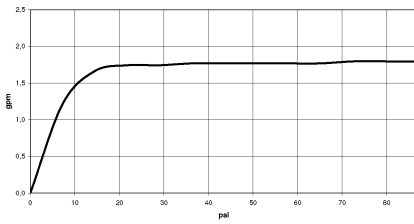

Hand shower

28 025 626 Product version from 4/1/2023

	Chrome	28 025 626-00 0050
	Matte Black	28 025 626-33 0050
	Brushed Chrome	28 025 626-93 0050

Hand shower

28 025 626 Product version from 4/1/2023

Hand shower

28 025 626 Product version from 4/1/2023

Flow rate chart

Hand shower

28 025 626 Product version from 4/1/2023

Parts for other
finishes can be found
here: [Matte Black](#)

Spare parts list

No.	Item Number	Name	Quantity used	Delivery time
1	09 23 01 039 90	sieve	1	2