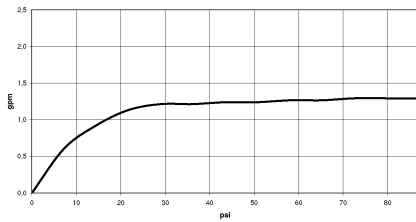

SERIES-VARIOUS Hand shower - Brushed Champagne (22kt Gold)

IMO

28 025 979

mm [inches]

Flow rate chart

28 025 979

Product version from 4/1/2023

Parts for other
finishes can be found
here: [Chrome](#)