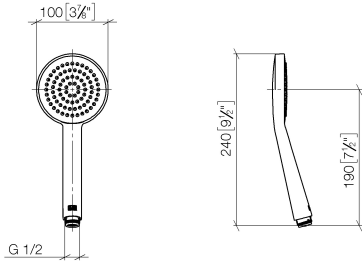

28 025 979

- spray head Ø 100mm
- COMPACT RAIN, max. flow rate 5 l/min (at 3 bar)
- with anti-scale system
- 1/2" connection
- This product can help a building meet the requirements of Green Building Rating Systems, e.g. LEED®, BREEAM®, DGNB

Intrinsic protection against back flow.

Fits: IMO, LULU, MADISON, MEM, TARA, CL.1, LISSÉ, VAIA, META, CYO

	Brushed Champagne (22kt Gold)	28 025 979-46 0050
	Chrome	28 025 979-00 0050
	Brushed Platinum	28 025 979-06 0050
	Platinum	28 025 979-08 0050
	Dark Chrome	28 025 979-19 0050
	Light Gold	28 025 979-26 0050
	Brushed Durabronze (23kt Gold)	28 025 979-28 0050
	Matte Black	28 025 979-33 0050
	Champagne (22kt Gold)	28 025 979-47 0050
	Brushed Chrome	28 025 979-93 0050
	Brushed Dark Platinum	28 025 979-99 0050

SERIES-VARIOUS Hand shower - Brushed Champagne (22kt Gold)

IMO

28 025 979

mm [inches]

Flow rate chart

28 025 979

Product version from 4/1/2023

Parts for other
finishes can be found
here: [Chrome](#)