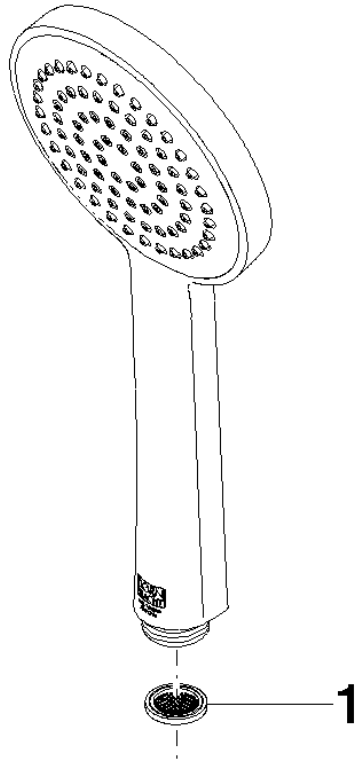

28 025 979

- spray head Ø 100mm
- COMPACT RAIN, max. flow rate 5 l/min (at 3 bar)
- with anti-scale system
- 1/2" connection
- This product can help a building meet the requirements of Green Building Rating Systems, e.g. LEED®, BREEAM®, DGNB

Intrinsic protection against back flow.

Fits: IMO, LULU, MADISON, MEM, TARA, CL.1, LISSÉ, VAIA, META, CYO

	Brushed Champagne (22kt Gold)	28 025 979-46 0050
	Chrome	28 025 979-00 0050
	Brushed Platinum	28 025 979-06 0050
	Platinum	28 025 979-08 0050
	Dark Chrome	28 025 979-19 0050
	Light Gold	28 025 979-26 0050
	Brushed Durabronze (23kt Gold)	28 025 979-28 0050
	Matte Black	28 025 979-33 0050
	Champagne (22kt Gold)	28 025 979-47 0050
	Brushed Chrome	28 025 979-93 0050
	Brushed Dark Platinum	28 025 979-99 0050

SERIES-VARIOUS Hand shower - Brushed Champagne (22kt Gold)

IMO

28 025 979

mm [inches]

Flow rate chart

28 025 979

Product version from 4/1/2023

Parts for other
finishes can be found
here: [Chrome](#)

SERIES-VARIOUS Hand shower - Brushed Champagne (22kt Gold)

IMO

28 025 979

Spare parts list

Product version from 4/1/2023

No.	Item Number	Name	Quantity used	Delivery time
	09 23 01 039 90	sieve	1	2